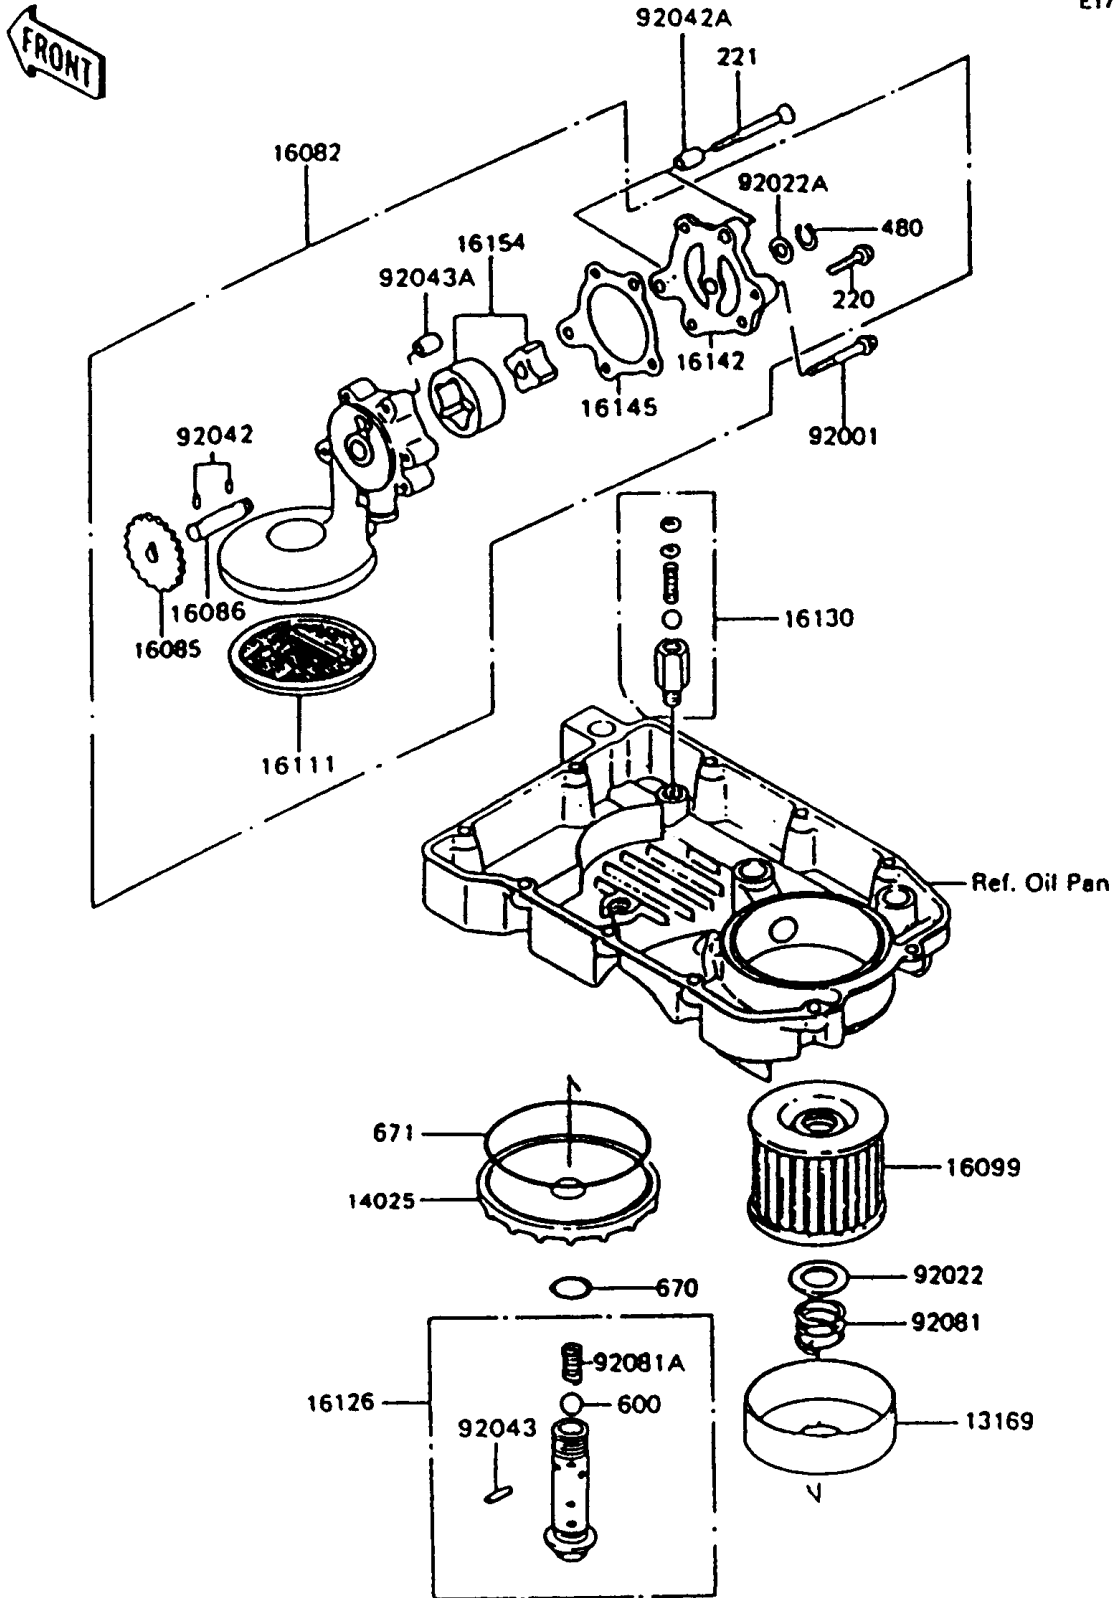

1997 Ninja® 600R PARTS DIAGRAM

Oil Pump/Oil Filter

E1710-0039

1997 Ninja® 600R PARTS LIST

Oil Pump/Oil Filter

ITEM NAME	PART NUMBER	QUANTITY
PLATE,OIL FILTER (Ref # 13169)	13169-1110	1
COVER,OIL FILTER,F.BLACK (Ref # 14025)	14025-1422	1
PUMP-ASSY-OIL (Ref # 16082)	16082-1139	1
GEAR (Ref # 16085)	16085-1284	1
SHAFT,OIL PUMP (Ref # 16086)	16086-004	1
ELEMENT-OIL FILTER (Ref # 16099)	16099-003	1
FILTER,OIL PUMP (Ref # 16111)	16111-004	1
VALVE,OIL FILTER (Ref # 16126)	16126-1108	1
VALVE-ASSY-RELIEF (Ref # 16130)	16130-1001	1
COVER-PUMP (Ref # 16142)	16142-005	1
GASKET,OIL PUMP COVER (Ref # 16145)	16145-004	1
ROTOR-PUMP (Ref # 16154)	16154-003	1
BOLT,FLANGED,6X45 (Ref # 92001)	92001-165	1
WASHER,20.5X30X1 (Ref # 92022)	92022-1012	1
WASHER,11.2X15X1 (Ref # 92022A)	92022-311	1
PIN,DOWEL,4X12.8 (Ref # 92042)	92042-041	2
PIN,DOWEL,8X28 (Ref # 92042A)	92042-050	2
PIN,SPRING,2X20 (Ref # 92043)	92043-111	1
PIN,DOWEL,8X10 (Ref # 92043A)	92043-1302	1
SPRING,OIL FILTER (Ref # 92081)	92081-1018	1
SPRING (Ref # 92081A)	92081-109	1
SCREW-PAN-CROS,6X18 (Ref # 220)	220B0618	3
SCREW-CSK-CROS,6X55 (Ref # 221)	221B0655	2
CIRCLIP-TYPE-C,11MM (Ref # 480)	480J1100	1
BALL-STEEL,3/8" (Ref # 600)	600A1200	1
O RING,16MM (Ref # 670)	670B2016	1
O RING,90MM (Ref # 671)	671B2590	1