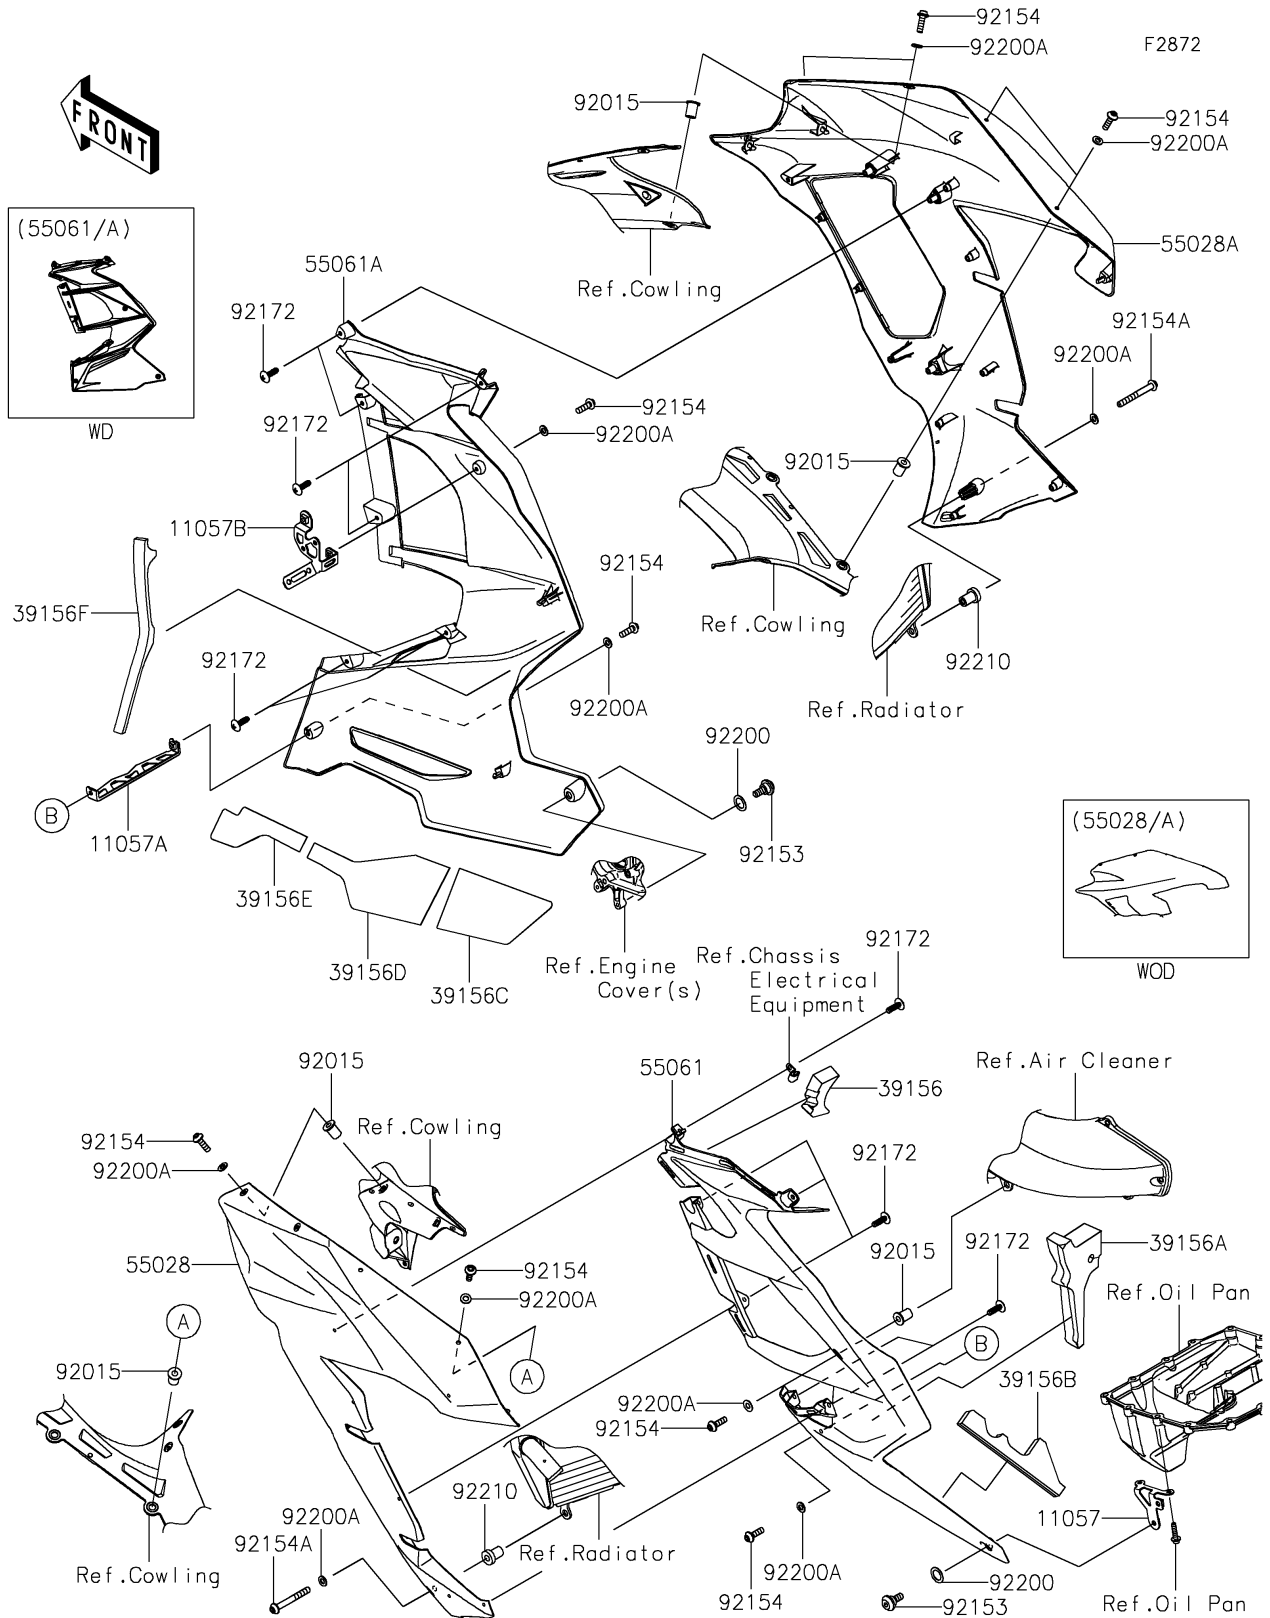

2025 Ninja H2 SX SE PARTS DIAGRAM

Cowling Lower

2025 Ninja H2 SX SE PARTS LIST

Cowling Lowers

ITEM NAME	PART NUMBER	QUANTITY
BRACKET,LWR COWL.,RR (Ref # 11057)	11057-1286	1
BRACKET,CONNECTING,LWR (Ref # 11057A)	11057-1287	1
BRACKET,SIDE COWL.,W/ABS PIPE (Ref # 11057B)	11057-1297	1
PAD,DUCT (Ref # 39156)	39156-2255	1
PAD,GENERATOR COVER (Ref # 39156A)	39156-2377	1
PAD,30X60X30 (Ref # 39156B)	39156-2385	1
PAD,HEAT INSULATION,RR (Ref # 39156C)	39156-2733	1
PAD,HEAT INSULATION,MID (Ref # 39156D)	39156-2734	1
PAD,HEAT INSULATION,FR (Ref # 39156E)	39156-2735	1
PAD,RESERVOIR (Ref # 39156F)	39156-2745	1
COWLING,SIDE,FR,LH,E.B.GREEN (Ref # 55028)	55028-0802-60R	1
COWLING,SIDE,FR,RH,E.B.GREEN (Ref # 55028A)	55028-0803-60R	1
COWLING,SIDE,RR,LH,M.SIL+GRY (Ref # 55061)	55061-5375-76N	1
COWLING,SIDE,RR,RH,M.SIL+GRY (Ref # 55061A)	55061-5377-76N	1
NUT,WELL,5MM (Ref # 92015)	92015-1757	9
BOLT,SOCKET,6MM (Ref # 92153)	92153-0489	2
BOLT,SOCKET,5X16 (Ref # 92154)	92154-0209	12
BOLT,SOCKET,5X45 (Ref # 92154A)	92154-2934	2
SCREW,TAPPING,5X16 (Ref # 92172)	92172-0238	12
WASHER,10.4X15.9X0.5 (Ref # 92200)	92200-0157	2
WASHER,5.2X10X1.0 (Ref # 92200A)	92200-1820	14
NUT,5MM (Ref # 92210)	92210-0001	2