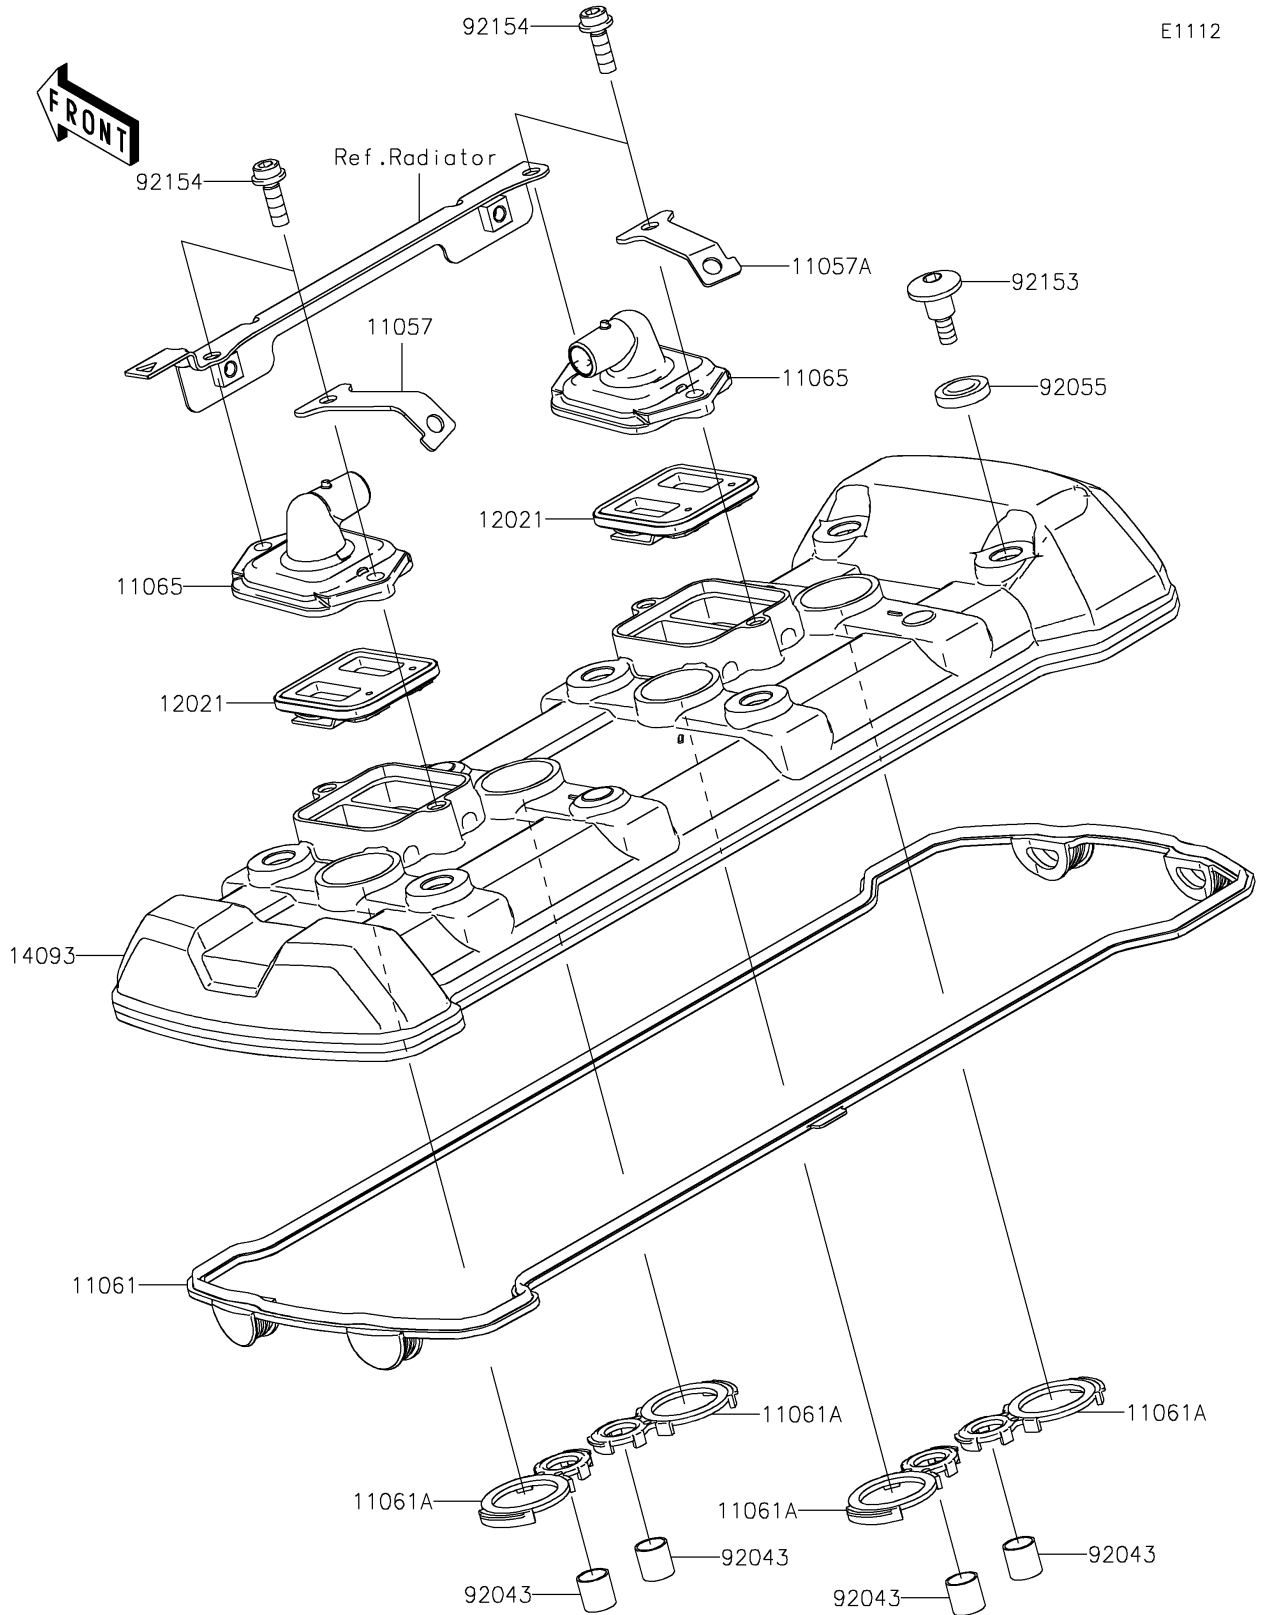

2025 NINJA® 1100SX ABS PARTS DIAGRAM

Cylinder Head Cover

2025 NINJA® 1100SX ABS PARTS LIST

Cylinder Head Cover

| ITEM NAME | PART NUMBER | QUANTITY |
|----------------------------------|-------------|----------|
| BRACKET,LH (Ref # 11057) | 11057-1712 | 1 |
| BRACKET,RH (Ref # 11057A) | 11057-1713 | 1 |
| GASKET,HEAD COVER (Ref # 11061) | 11061-0914 | 1 |
| GASKET,SPARK PLUG (Ref # 11061A) | 11061-1213 | 4 |
| CAP,HEAD COVER (Ref # 11065) | 11065-0328 | 2 |
| VALVE-ASSY-REED (Ref # 12021) | 12021-0016 | 2 |
| COVER,HEAD (Ref # 14093) | 14093-0562 | 1 |
| PIN,10.1X12X14 (Ref # 92043) | 92043-4009 | 4 |
| RING-O (Ref # 92055) | 92055-0785 | 6 |
| BOLT,SOCKET,6X22.5 (Ref # 92153) | 92153-1779 | 6 |
| BOLT,SOCKET,6X18 (Ref # 92154) | 92154-0351 | 4 |