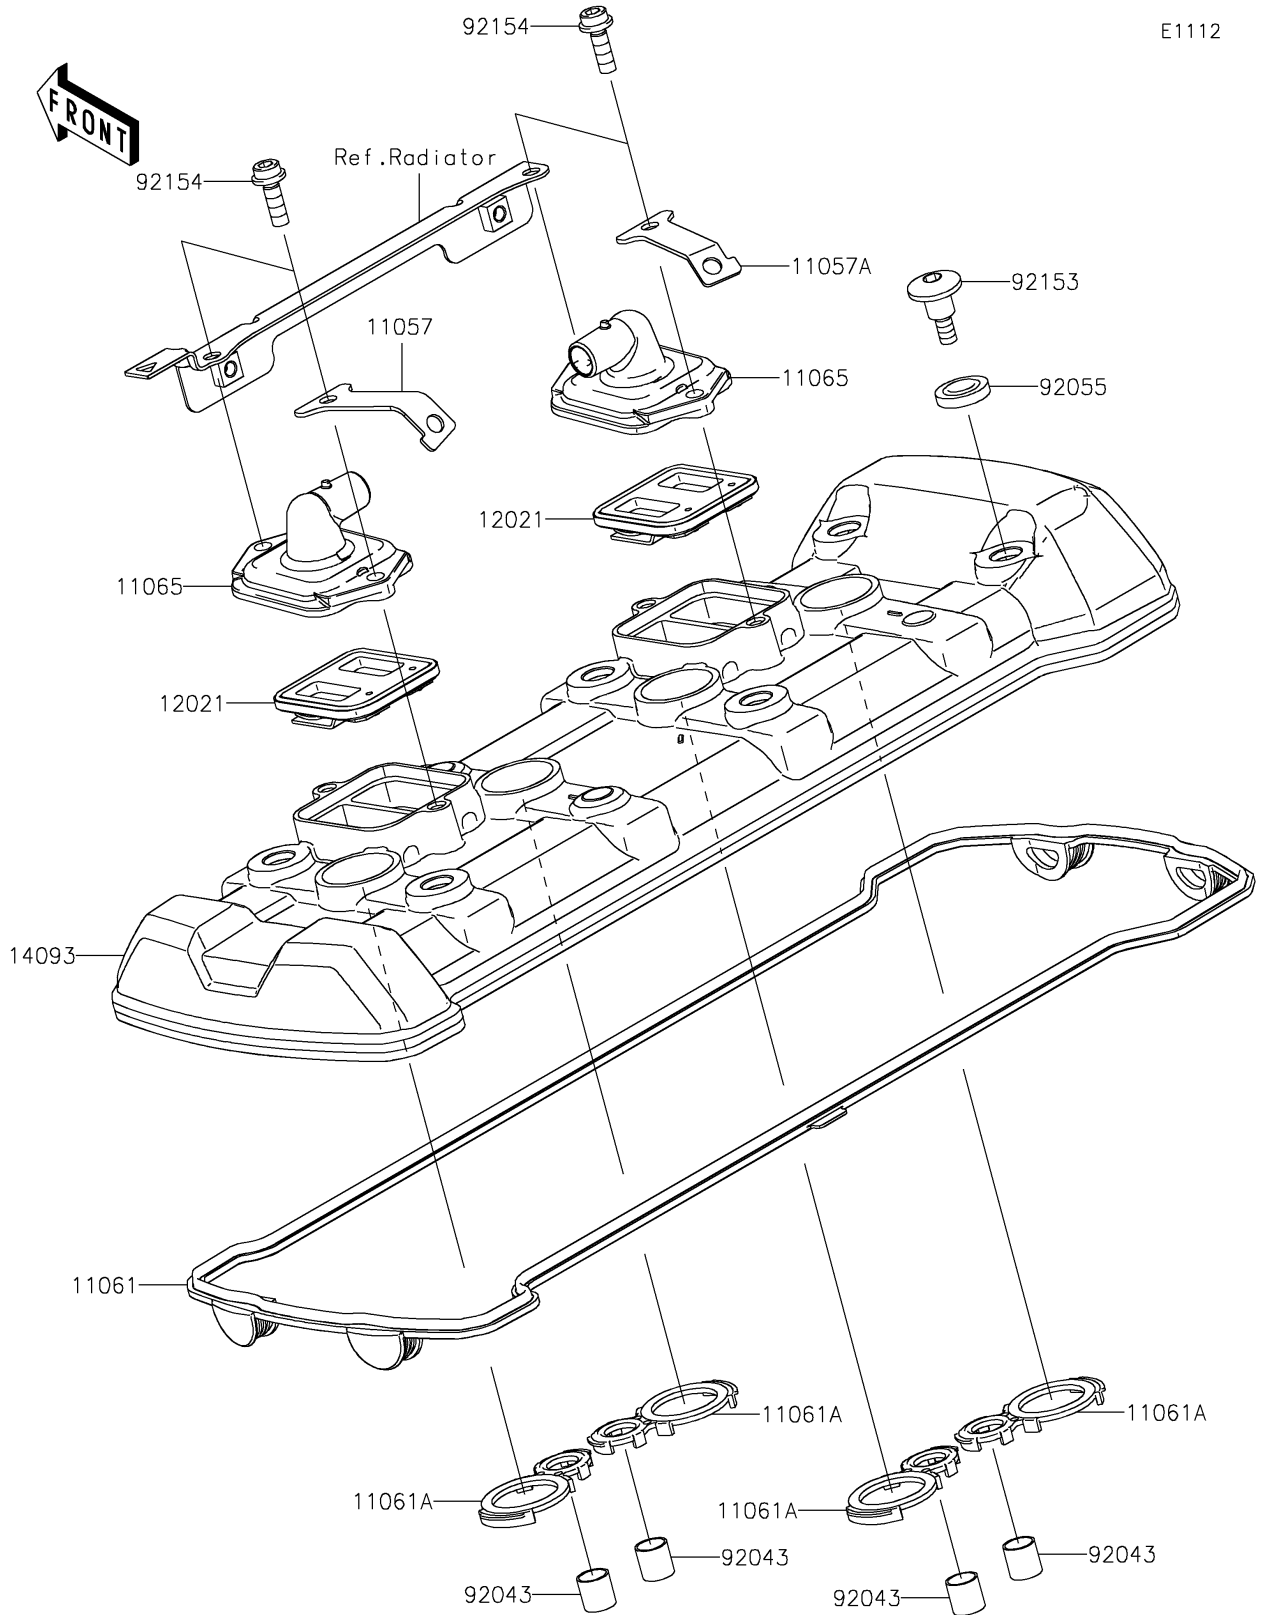

# 2025 Ninja 1100SX PARTS DIAGRAM

## Cylinder Head Cover

## 2025 Ninja 1100SX PARTS LIST

### Cylinder Head Cover

ITEM NAME	PART NUMBER	QUANTITY
BRACKET,LH (Ref # 11057)	11057-1712	1
BRACKET,RH (Ref # 11057A)	11057-1713	1
GASKET,HEAD COVER (Ref # 11061)	11061-0914	1
GASKET,SPARK PLUG (Ref # 11061A)	11061-1213	4
CAP,HEAD COVER (Ref # 11065)	11065-0328	2
VALVE-ASSY-REED (Ref # 12021)	12021-0016	2
COVER,HEAD (Ref # 14093)	14093-0562	1
PIN,10.1X12X14 (Ref # 92043)	92043-4009	4
RING-O (Ref # 92055)	92055-0785	6
BOLT,SOCKET,6X22.5 (Ref # 92153)	92153-1779	6
BOLT,SOCKET,6X18 (Ref # 92154)	92154-0351	4