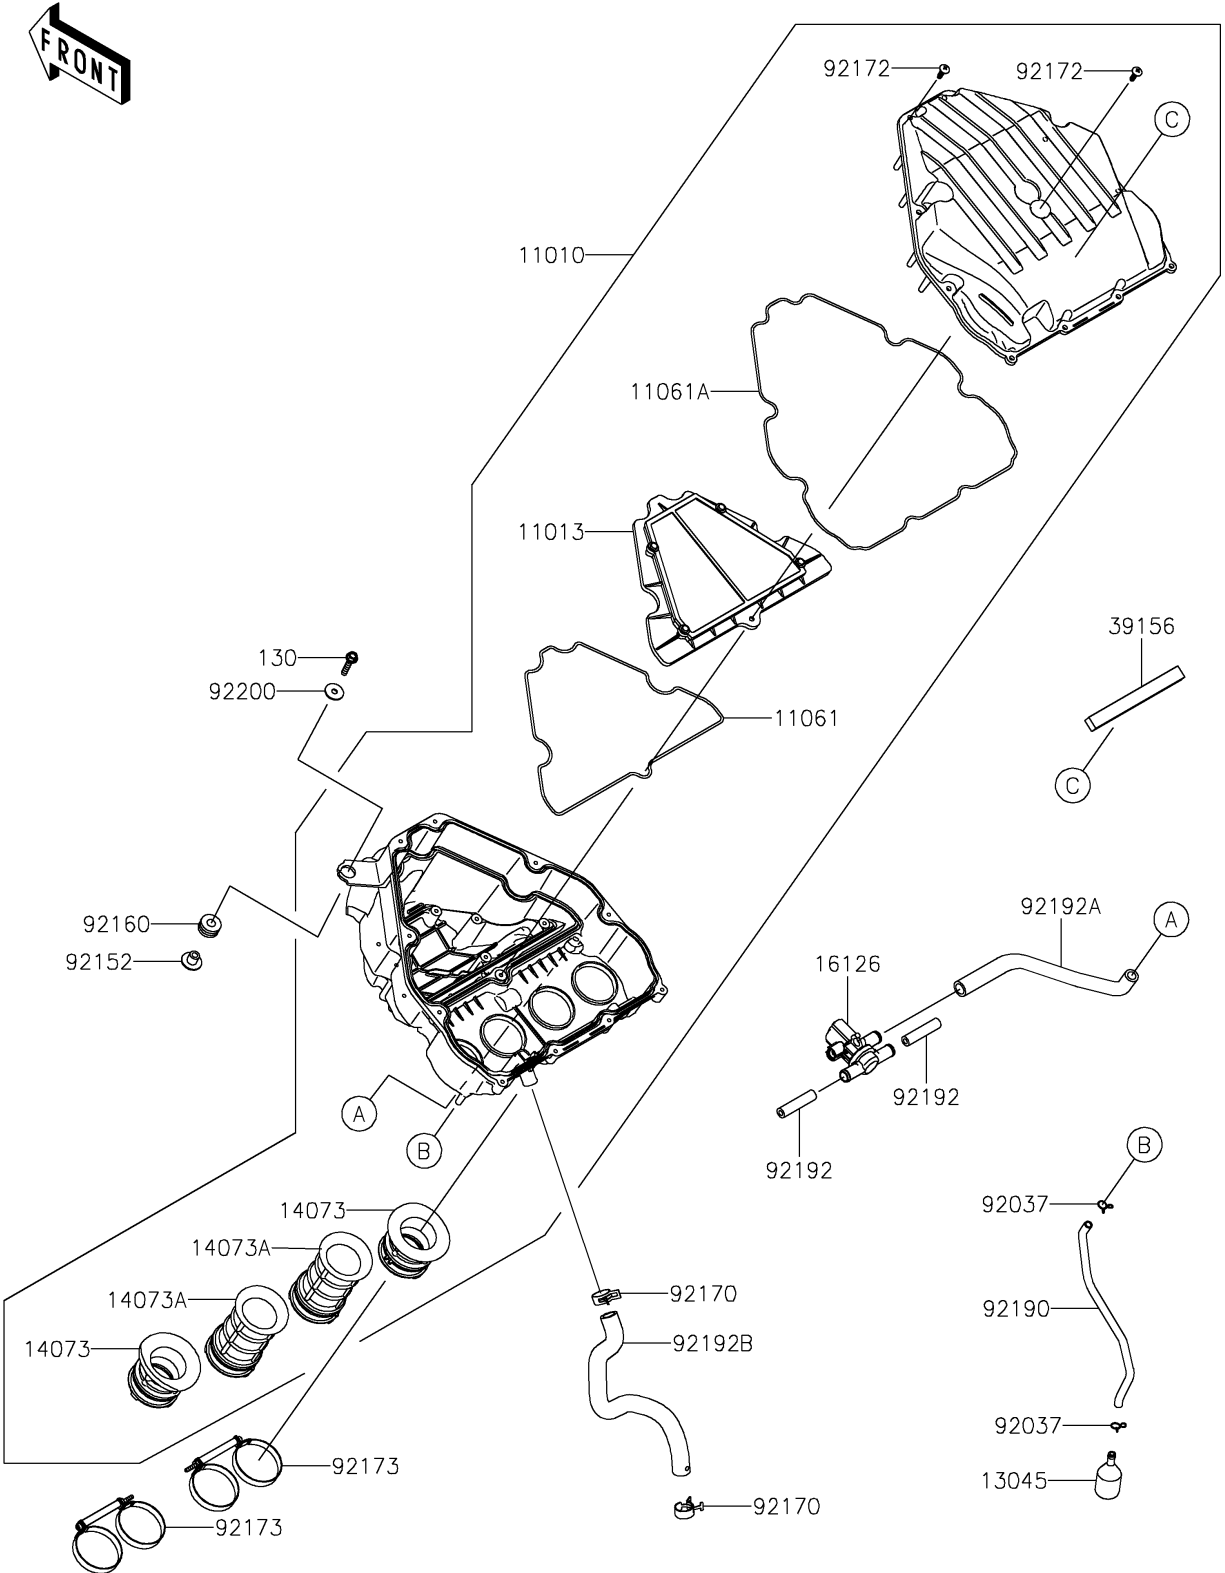

# 2025 NINJA<sup>®</sup> 1100SX ABS PARTS DIAGRAM

Air Cleaner

E1130

## 2025 NINJA® 1100SX ABS PARTS LIST

### Air Cleaner

ITEM NAME	PART NUMBER	QUANTITY
FILTER-ASSY-AIR (Ref # 11010)	11010-1836	1
ELEMENT-AIR FILTER (Ref # 11013)	11013-0712	1
GASKET,ELEMENT (Ref # 11061)	11061-0405	1
GASKET,CASE (Ref # 11061A)	11061-0406	1
RECEIVER-OIL (Ref # 13045)	13045-1057	1
DUCT,AIR FILTER (Ref # 14073)	14073-1926	2
DUCT,AIR FILTER (Ref # 14073A)	14073-1927	2
VALVE,AIR SWITCHING (Ref # 16126)	16126-0745	1
PAD,15X145X10 (Ref # 39156)	39156-2569	1
CLAMP (Ref # 92037)	92037-1712	2
COLLAR,6.5X10.5X13.1 (Ref # 92152)	92152-0547	1
DAMPER (Ref # 92160)	92160-1162	1
CLAMP (Ref # 92170)	92170-1060	2
SCREW,TAPPING,5X20 (Ref # 92172)	92172-0483	11
CLAMP (Ref # 92173)	92173-2298	2
TUBE,6X9X300 (Ref # 92190)	92190-1253	1
TUBE,HEAD-ASWV (Ref # 92192)	92192-0843	2
TUBE,ASWV-A/C (Ref # 92192A)	92192-2710	1
TUBE,BLOWBY,ZX1200K (Ref # 92192B)	92192-2711	1
WASHER,6.5X22X1.6 (Ref # 92200)	92200-1087	1
BOLT-FLANGED,6X30 (Ref # 130)	130BB0630	1