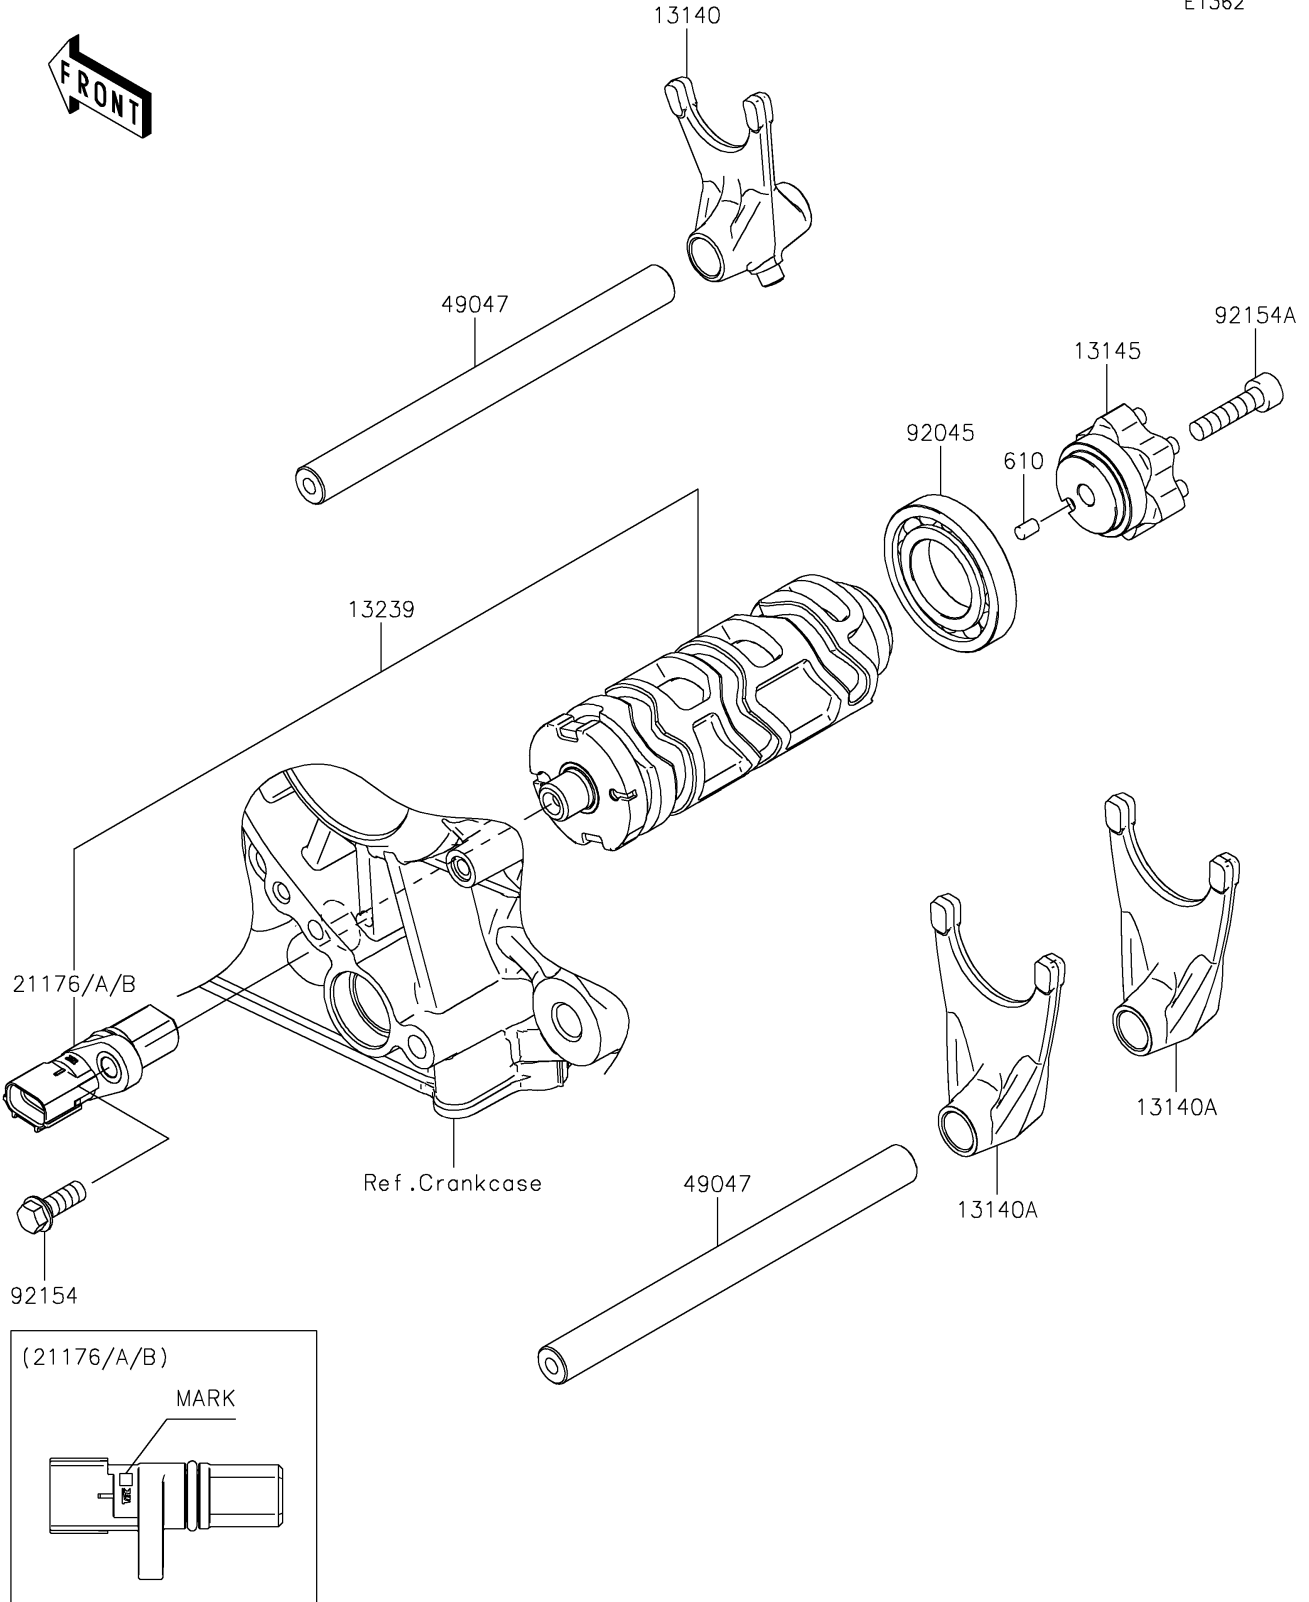

2025 Ninja 1100SX PARTS DIAGRAM

Gear Change Drum/Shift Fork(s)

E1362

2025 Ninja 1100SX PARTS LIST

Gear Change Drum/Shift Fork(s)

ITEM NAME	PART NUMBER	QUANTITY
FORK-SHIFT (Ref # 13140)	13140-0061	1
FORK-SHIFT (Ref # 13140A)	13140-0062	2
CAM-CHANGE DRUM (Ref # 13145)	13145-0048	1
DRUM-ASSY-CHANGE (Ref # 13239)	13239-0600	1
SENSOR,GEAR POSITION,M MARK (Ref # 21176)	21176-0825	1
SENSOR,GEAR POSITION,H MARK (Ref # 21176A)	21176-0845	1
SENSOR,GEAR POSITION,L MARK (Ref # 21176B)	21176-0846	1
ROD-SHIFT (Ref # 49047)	49047-0644	2
BEARING-BALL,16005 (Ref # 92045)	92045-1045	1
BOLT,FLANGED,6X16 (Ref # 92154)	92154-2096	1
BOLT,SOCKET,6X25 (Ref # 92154A)	92154-3829	1
ROLLER,4X6 (Ref # 610)	610A0406	1