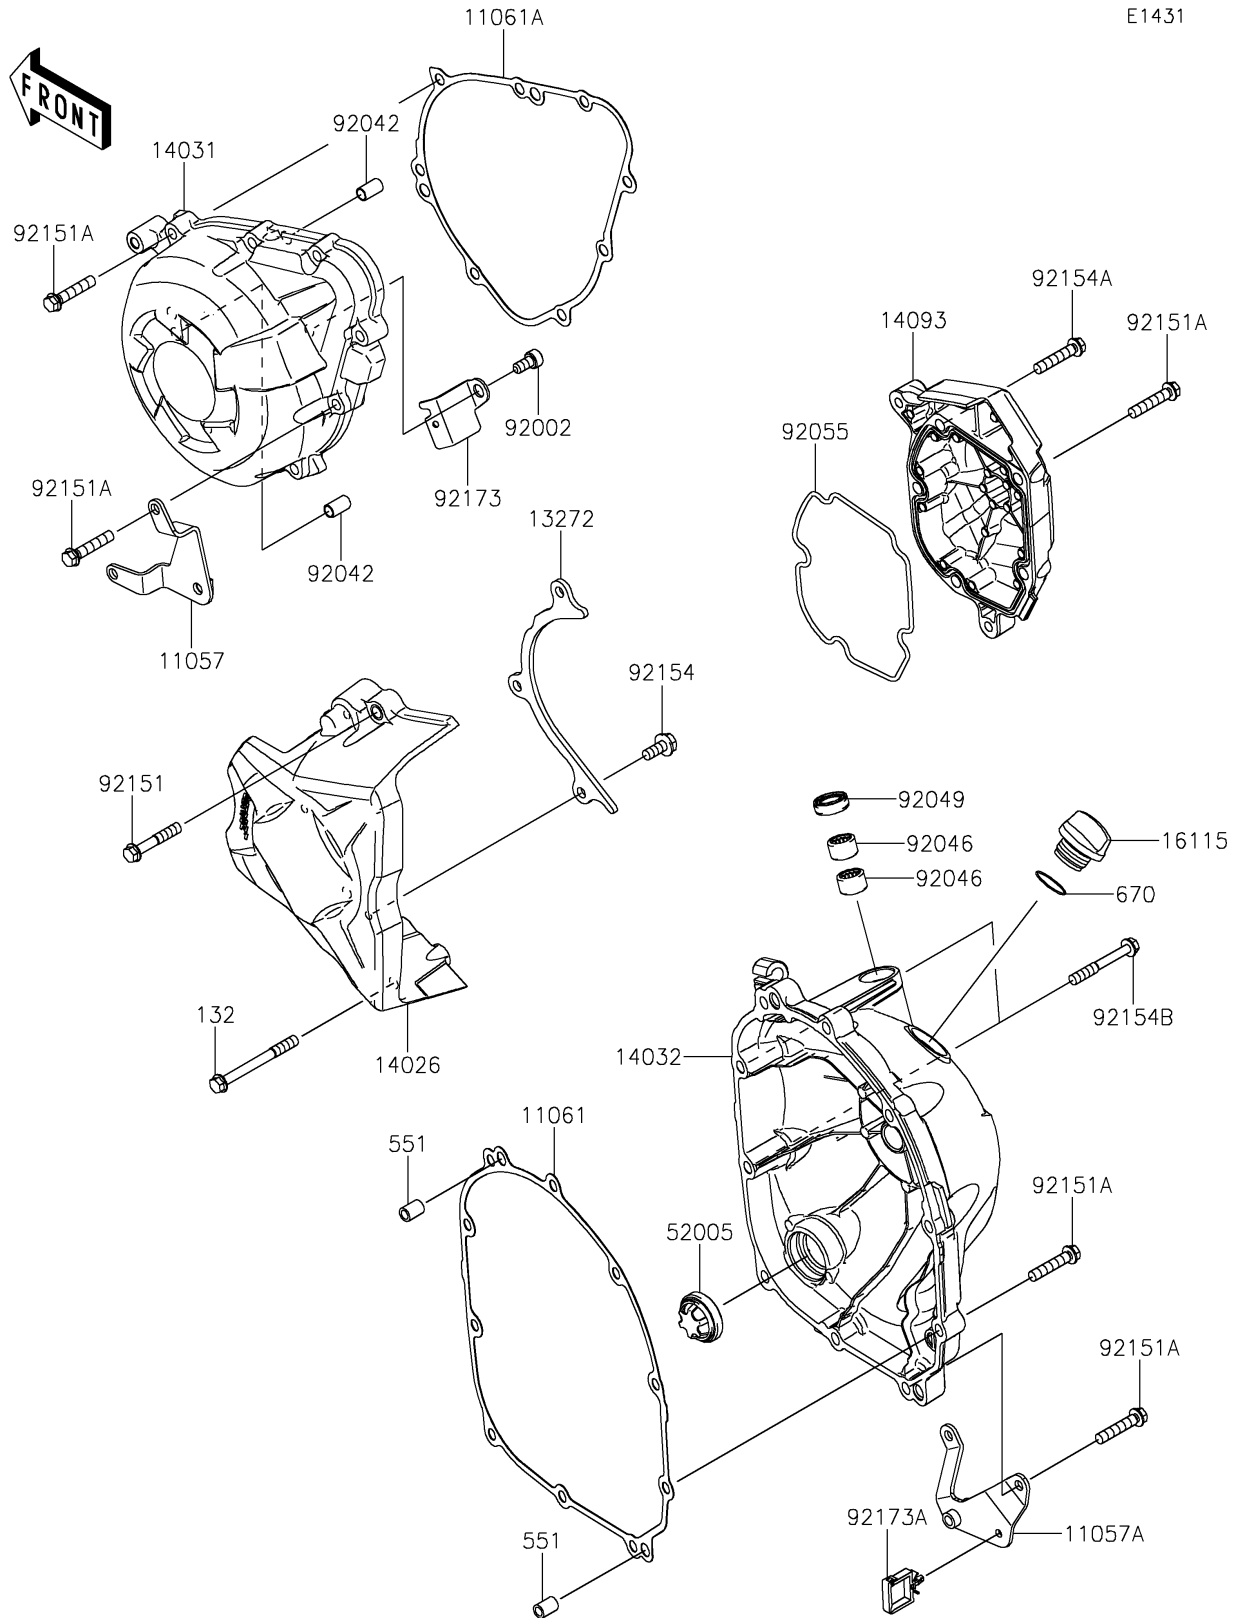

2025 NINJA® 1100SX ABS PARTS DIAGRAM

Engine Cover(s)

2025 NINJA® 1100SX ABS PARTS LIST

Engine Cover(s)

ITEM NAME	PART NUMBER	QUANTITY
BRACKET (Ref # 11057)	11057-2957	1
BRACKET (Ref # 11057A)	11057-2958	1
GASKET,CLUTCH (Ref # 11061)	11061-1637	1
GASKET,GENERATOR (Ref # 11061A)	11061-1638	1
PLATE (Ref # 13272)	13272-0859	1
COVER-CHAIN (Ref # 14026)	14026-0161	1
COVER-GENERATOR (Ref # 14031)	14031-0610	1
COVER-CLUTCH (Ref # 14032)	14032-0704	1
COVER,PULSER (Ref # 14093)	14093-0543	1
CAP-OIL FILLER (Ref # 16115)	16115-1053	1
GAUGE (Ref # 52005)	52005-1120	1
BOLT,SOCKET,6X12 (Ref # 92002)	92002-1796	1
PIN,DOWEL,6.3X8X14 (Ref # 92042)	92042-007	2
BEARING-NEEDLE,HK1210FM (Ref # 92046)	92046-0034	2
SEAL-OIL,CLUTCH RELEASE (Ref # 92049)	92049-1475	1
RING-O,PULSER COVER (Ref # 92055)	92055-0199	1
BOLT,6X35 (Ref # 92151)	92151-1135	2
BOLT,6X30 (Ref # 92151A)	92151-1873	20
BOLT,FLANGED-SMALL,6X12 (Ref # 92154)	92154-1888	3
BOLT,6X30 (Ref # 92154A)	92154-2652	1
BOLT,FLANGED,6X45 (Ref # 92154B)	92154-7260	2
CLAMP (Ref # 92173)	92173-1321	1
CLAMP (Ref # 92173A)	92173-1513	1
BOLT-FLANGED-SMALL,6X60 (Ref # 132)	132BC0660	1
PIN-DOWEL,8X14 (Ref # 551)	551A0814	2
O RING,20MM (Ref # 670)	670B2020	1