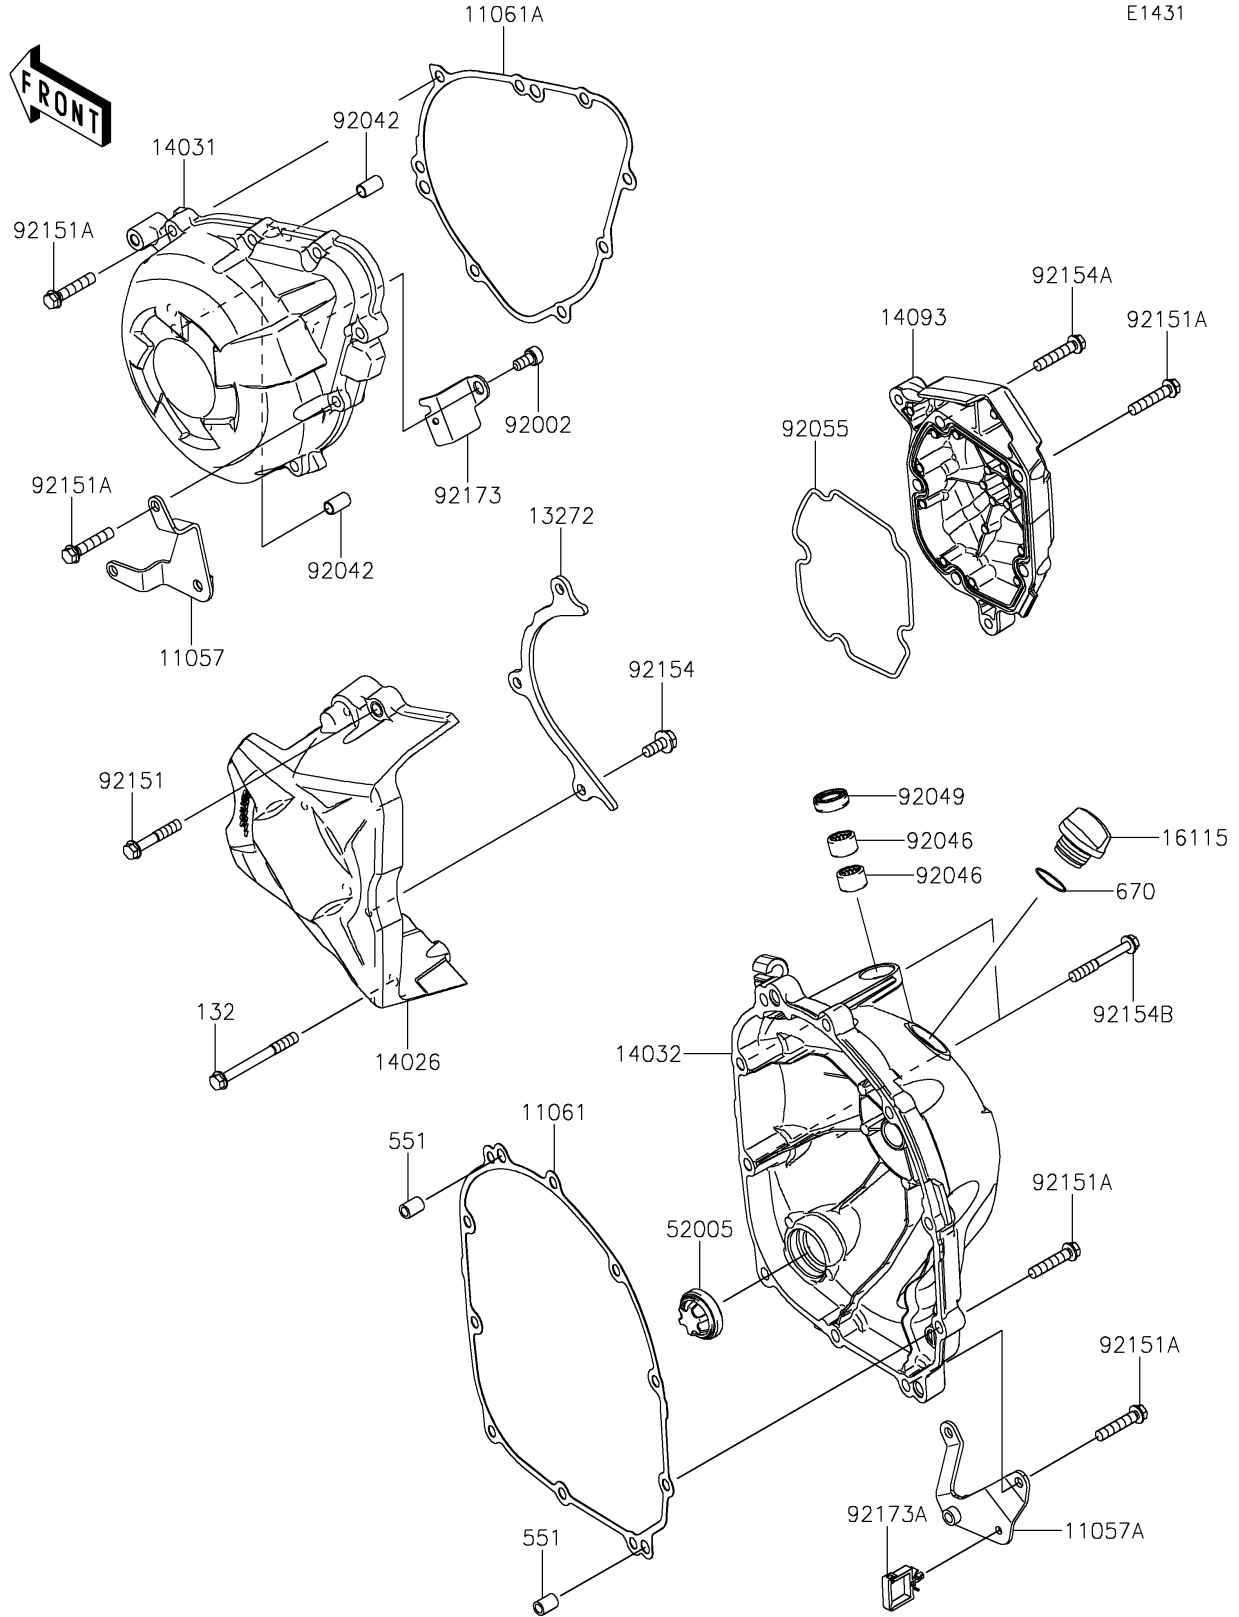

2025 Ninja 1100SX PARTS DIAGRAM

Engine Cover(s)

2025 Ninja 1100SX PARTS LIST

Engine Cover(s)

ITEM NAME	PART NUMBER	QUANTITY
BRACKET (Ref # 11057)	11057-2957	1
BRACKET (Ref # 11057A)	11057-2958	1
GASKET,CLUTCH (Ref # 11061)	11061-1637	1
GASKET,GENERATOR (Ref # 11061A)	11061-1638	1
PLATE (Ref # 13272)	13272-0859	1
COVER-CHAIN (Ref # 14026)	14026-0161	1
COVER-GENERATOR (Ref # 14031)	14031-0610	1
COVER-CLUTCH (Ref # 14032)	14032-0704	1
COVER,PULSER (Ref # 14093)	14093-0543	1
CAP-OIL FILLER (Ref # 16115)	16115-1053	1
GAUGE (Ref # 52005)	52005-1120	1
BOLT,SOCKET,6X12 (Ref # 92002)	92002-1796	1
PIN,DOWEL,6.3X8X14 (Ref # 92042)	92042-007	2
BEARING-NEEDLE,HK1210FM (Ref # 92046)	92046-0034	2
SEAL-OIL,CLUTCH RELEASE (Ref # 92049)	92049-1475	1
RING-O,PULSER COVER (Ref # 92055)	92055-0199	1
BOLT,6X35 (Ref # 92151)	92151-1135	2
BOLT,6X30 (Ref # 92151A)	92151-1873	20
BOLT,FLANGED-SMALL,6X12 (Ref # 92154)	92154-1888	3
BOLT,6X30 (Ref # 92154A)	92154-2652	1
BOLT,FLANGED,6X45 (Ref # 92154B)	92154-7260	2
CLAMP (Ref # 92173)	92173-1321	1
CLAMP (Ref # 92173A)	92173-1513	1
BOLT-FLANGED-SMALL,6X60 (Ref # 132)	132BC0660	1
PIN-DOWEL,8X14 (Ref # 551)	551A0814	2
O RING,20MM (Ref # 670)	670B2020	1