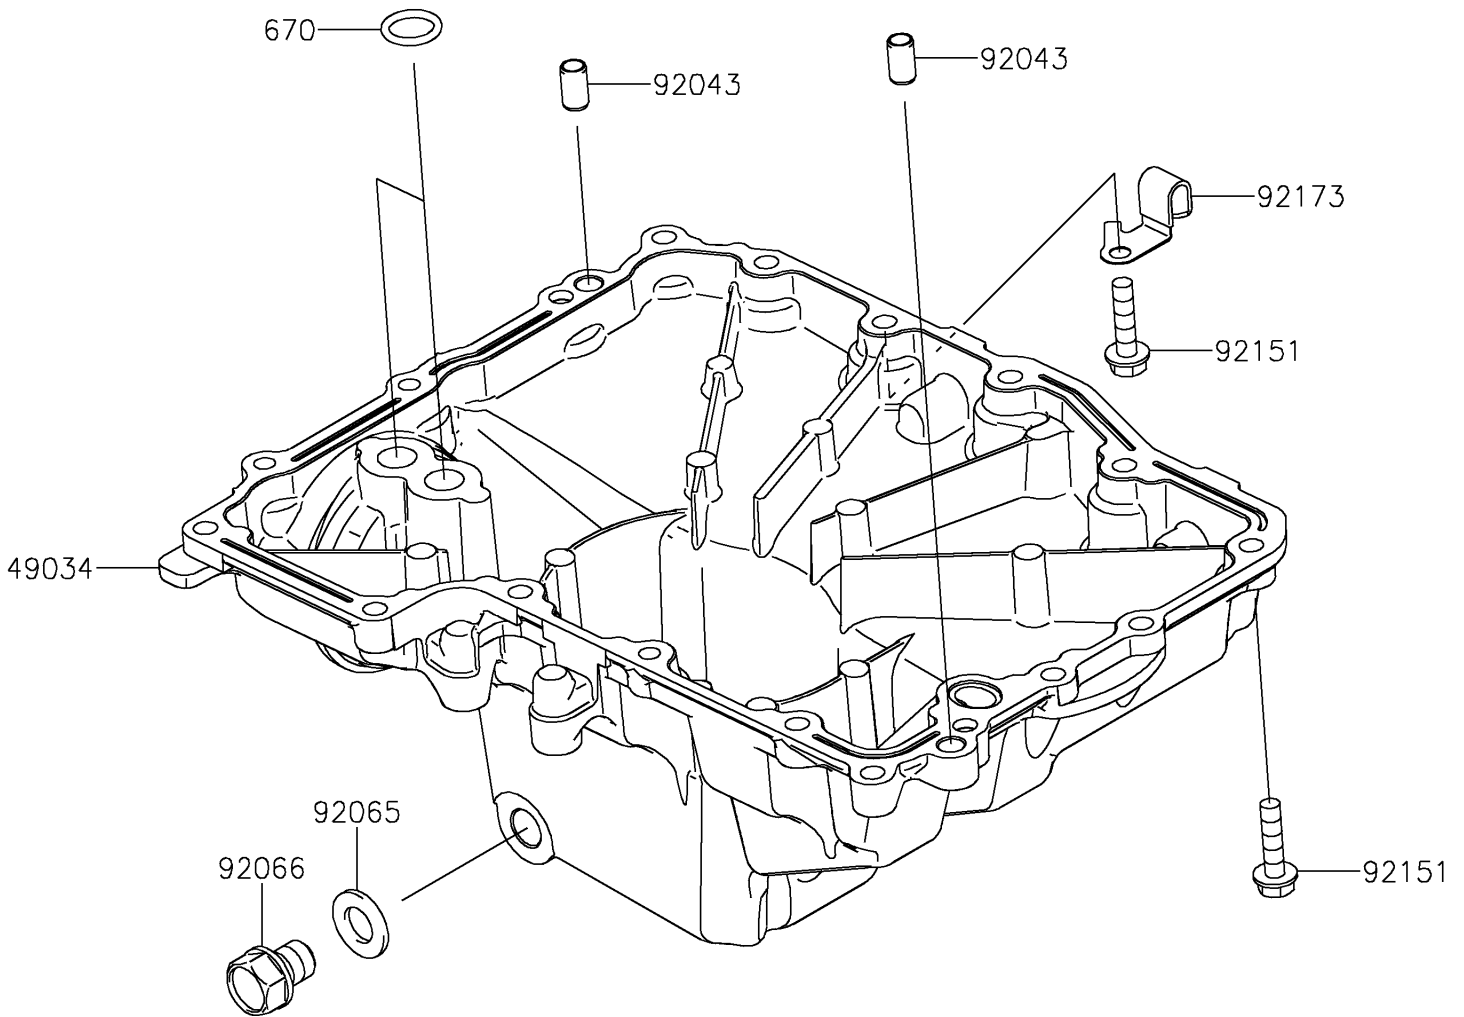

2025 NINJA[®] 1100SX ABS PARTS DIAGRAM

Oil Pan

E1434

2025 NINJA® 1100SX ABS PARTS LIST

Oil Pan

ITEM NAME	PART NUMBER	QUANTITY
PAN-OIL (Ref # 49034)	49034-0578	1
PIN,6.2X8X14 (Ref # 92043)	92043-1263	2
GASKET,12X22X2 (Ref # 92065)	92065-097	1
PLUG,12X15 (Ref # 92066)	92066-0079	1
BOLT,FLANGED,6X25 (Ref # 92151)	92151-1225	18
CLAMP,OIL PAN (Ref # 92173)	92173-1917	1
O RING,14MM (Ref # 670)	670D2014	2