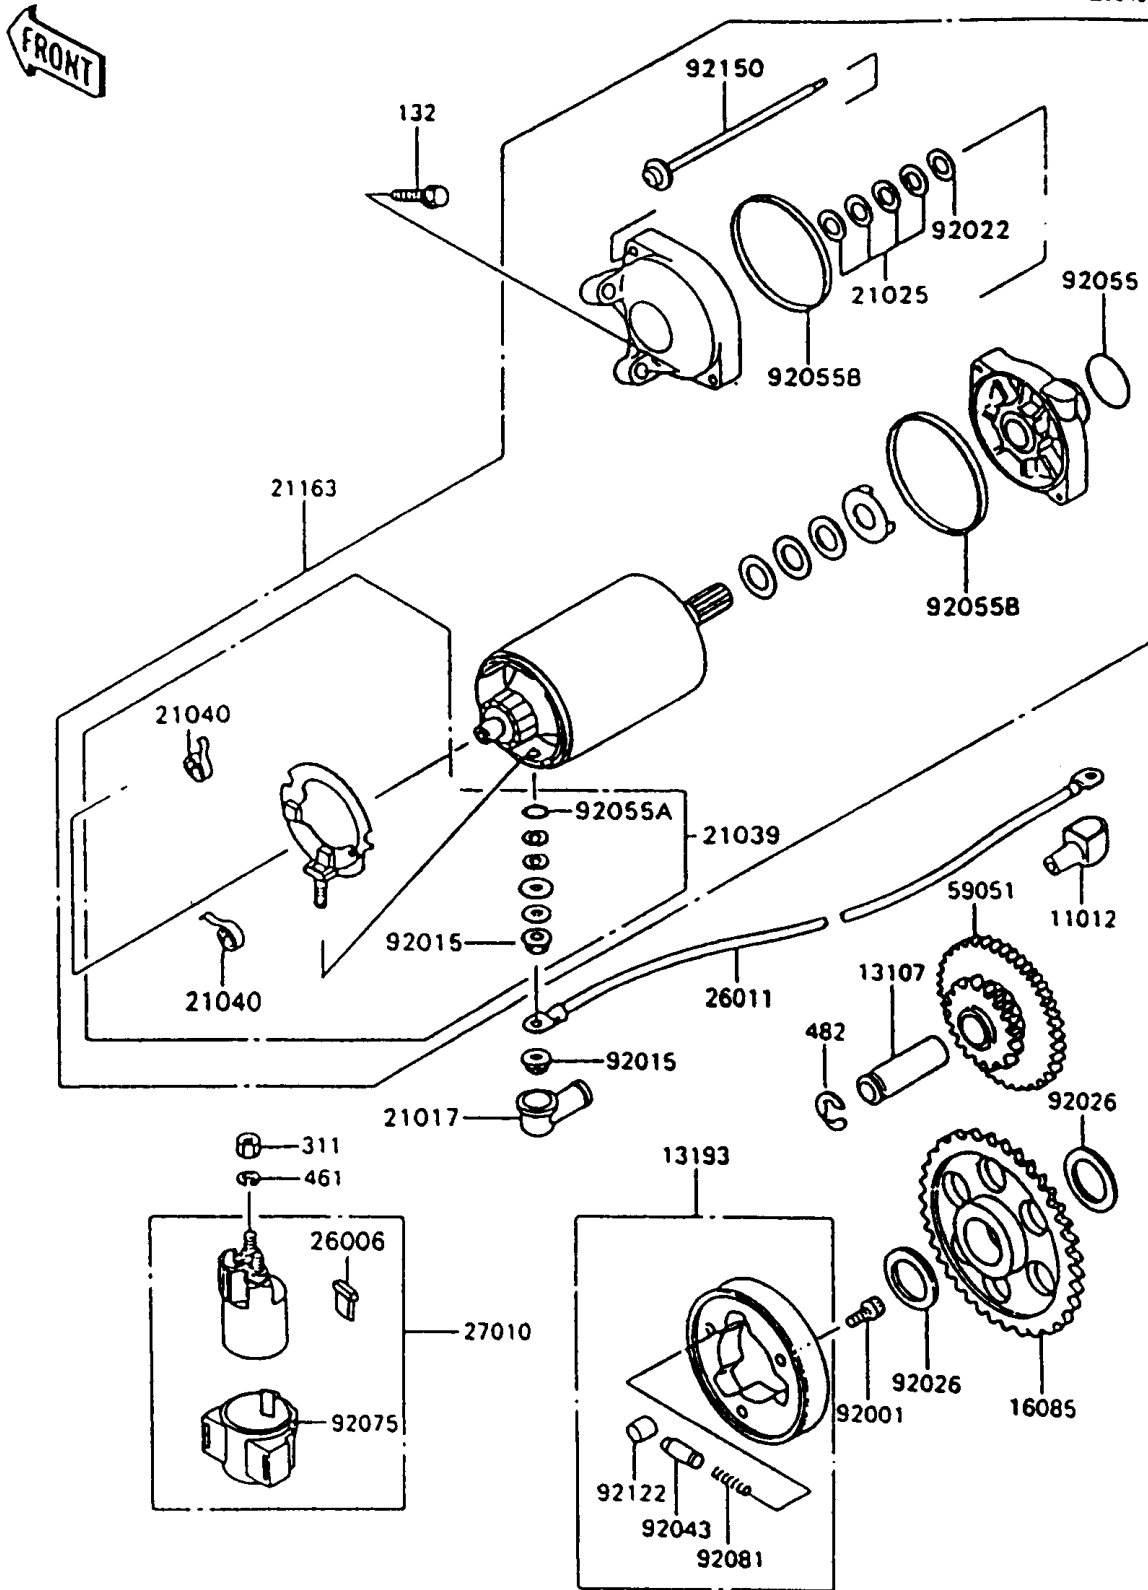

1997 Ninja® 600R PARTS DIAGRAM

Starter Motor

E1840-0071

1997 Ninja® 600R PARTS LIST

Starter Motor

| ITEM NAME | PART NUMBER | QUANTITY |
|--|-------------|----------|
| CAP,TERMINAL (Ref # 11012) | 11012-1354 | 1 |
| SHAFT,IDLE GEAR (Ref # 13107) | 13107-1144 | 1 |
| CLUTCH-ASSY-ONEWAY (Ref # 13193) | 13193-1002 | 1 |
| GEAR,ONEWAY CLUTCH (Ref # 16085) | 16085-1030 | 1 |
| GROMMET,STARTER TERMINAL (Ref # 21017) | 21017-017 | 1 |
| WASHER,9.1X18X0.2 (Ref # 21025) | 21025-011 | 4 |
| BRUSH,CARBON (Ref # 21039) | 21039-1062 | 1 |
| SPRING-BRUSH (Ref # 21040) | 21040-1057 | 2 |
| STARTER-ELECTRIC (Ref # 21163) | 21163-1158 | 1 |
| FUSE,30A-G (Ref # 26006) | 26006-1006 | 1 |
| WIRE-LEAD,STARTER MOTOR (Ref # 26011) | 26011-1251 | 1 |
| SWITCH,MAGNETIC (Ref # 27010) | 27010-1213 | 1 |
| GEAR-SPUR,IDLE (Ref # 59051) | 59051-1138 | 1 |
| BOLT,SOCKET,8X10 (Ref # 92001) | 92001-1424 | 3 |
| NUT,STARTER MOTOR (Ref # 92015) | 92015-1476 | 2 |
| WASHER,9.1X18X0.8 (Ref # 92022) | 92022-1132 | 1 |
| SPACER,25X36X3.2 (Ref # 92026) | 92026-1025 | 2 |
| PIN (Ref # 92043) | 92043-132 | 3 |
| RING-O (Ref # 92055) | 92055-1276 | 1 |
| RING-O,4.5X2.0 (Ref # 92055A) | 92055-1370 | 1 |
| RING-O,STARTER MOTOR (Ref # 92055B) | 92055-1381 | 2 |
| DAMPER,MAGNETIC SWITCH (Ref # 92075) | 92075-1863 | 1 |
| SPRING,COIL (Ref # 92081) | 92081-159 | 3 |
| ROLLER (Ref # 92122) | 92122-006 | 3 |
| BOLT (Ref # 92150) | 92150-1243 | 2 |
| BOLT-FLANGED-SMALL (Ref # 132) | 132J0625 | 2 |
| NUT-HEX,6MM (Ref # 311) | 311B0600 | 2 |
| WASHER-SPRING,6MM (Ref # 461) | 461F0600 | 2 |
| CIRCLIP-TYPE-E (Ref # 482) | 482J0300 | 1 |