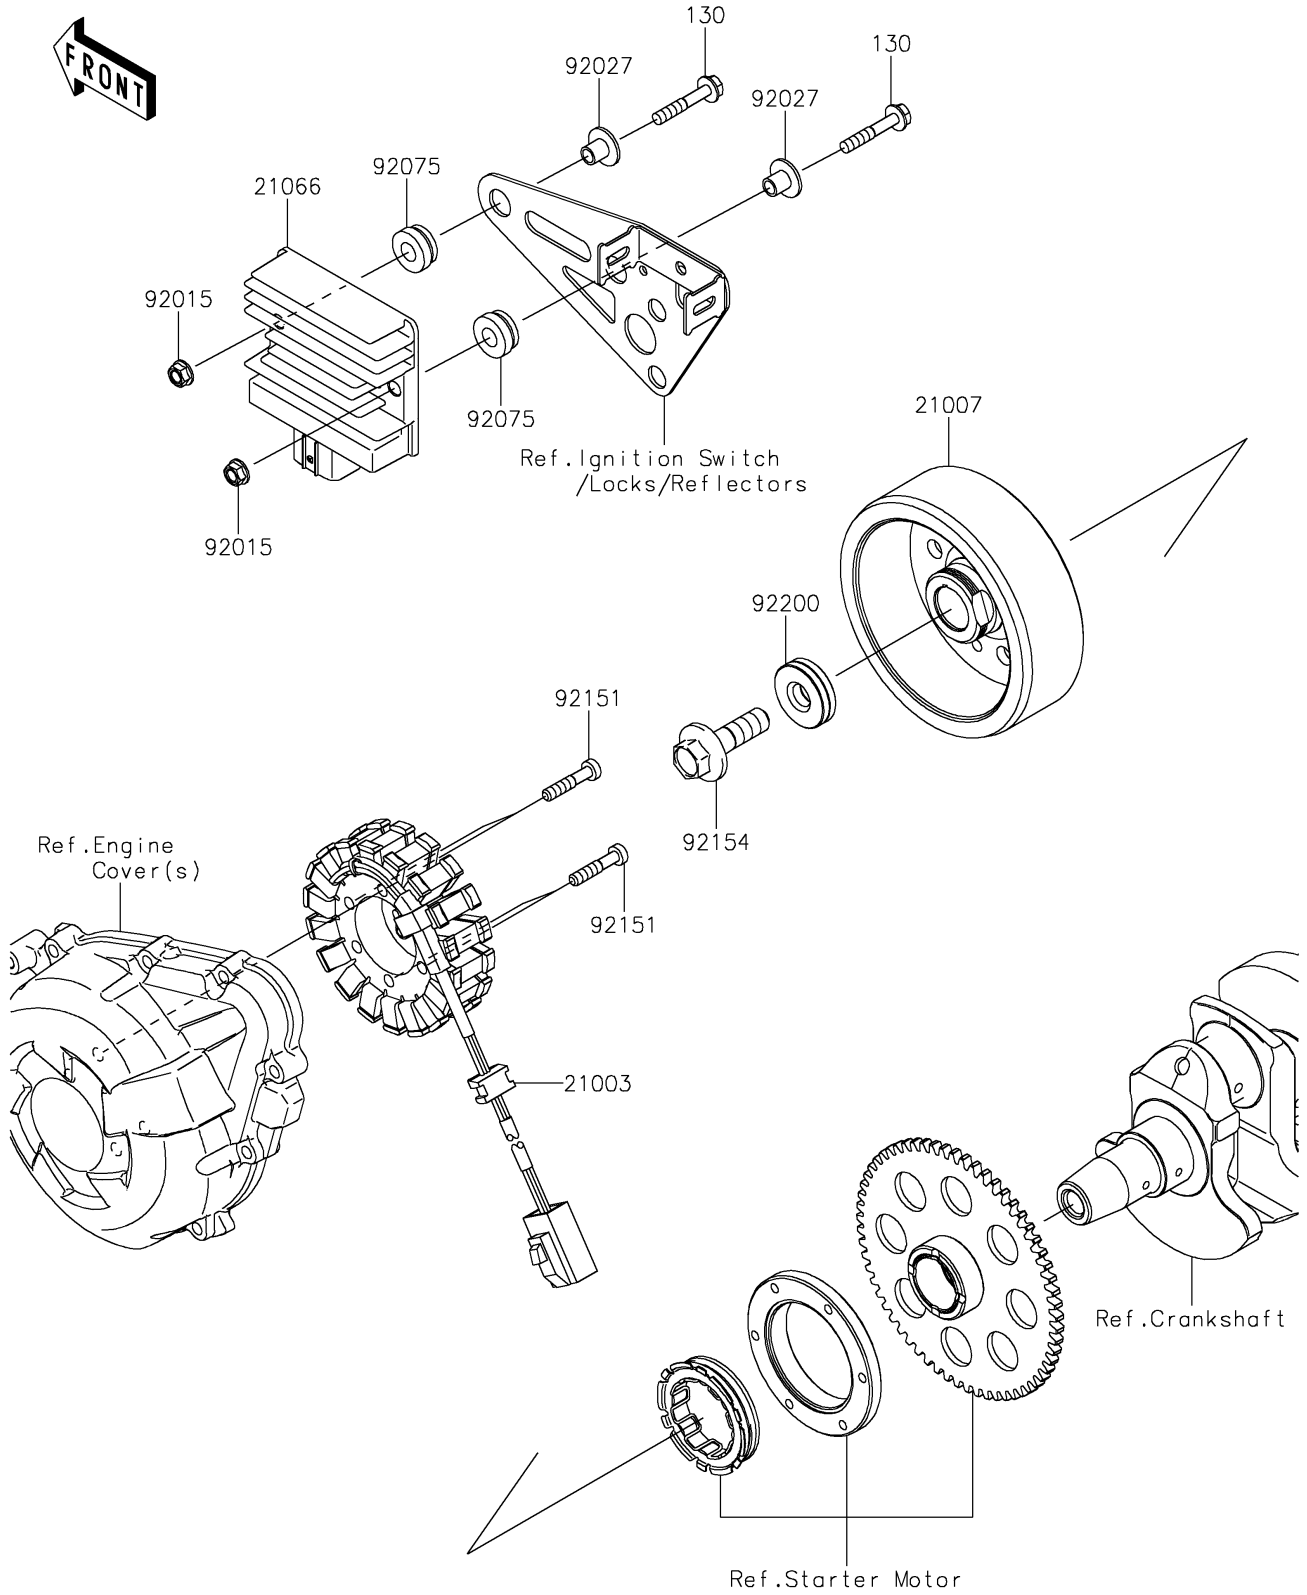

2025 NINJA® 1100SX ABS PARTS DIAGRAM

Generator

E1810

2025 NINJA® 1100SX ABS PARTS LIST

Generator

ITEM NAME	PART NUMBER	QUANTITY
STATOR (Ref # 21003)	21003-0198	1
ROTOR (Ref # 21007)	21007-0691	1
REGULATOR-VOLTAGE (Ref # 21066)	21066-0756	1
NUT,FLANGED,6MM,BLACK (Ref # 92015)	92015-1233	2
COLLAR,FLANGED,L=12.1,BLACK (Ref # 92027)	92027-1651	2
DAMPER (Ref # 92075)	92075-277	2
BOLT,6X30 (Ref # 92151)	92151-1626	4
BOLT,FLANGED,12X40 (Ref # 92154)	92154-2650	1
WASHER,12X34X9 (Ref # 92200)	92200-0369	1
BOLT-FLANGED,6X35 (Ref # 130)	130BA0635	2