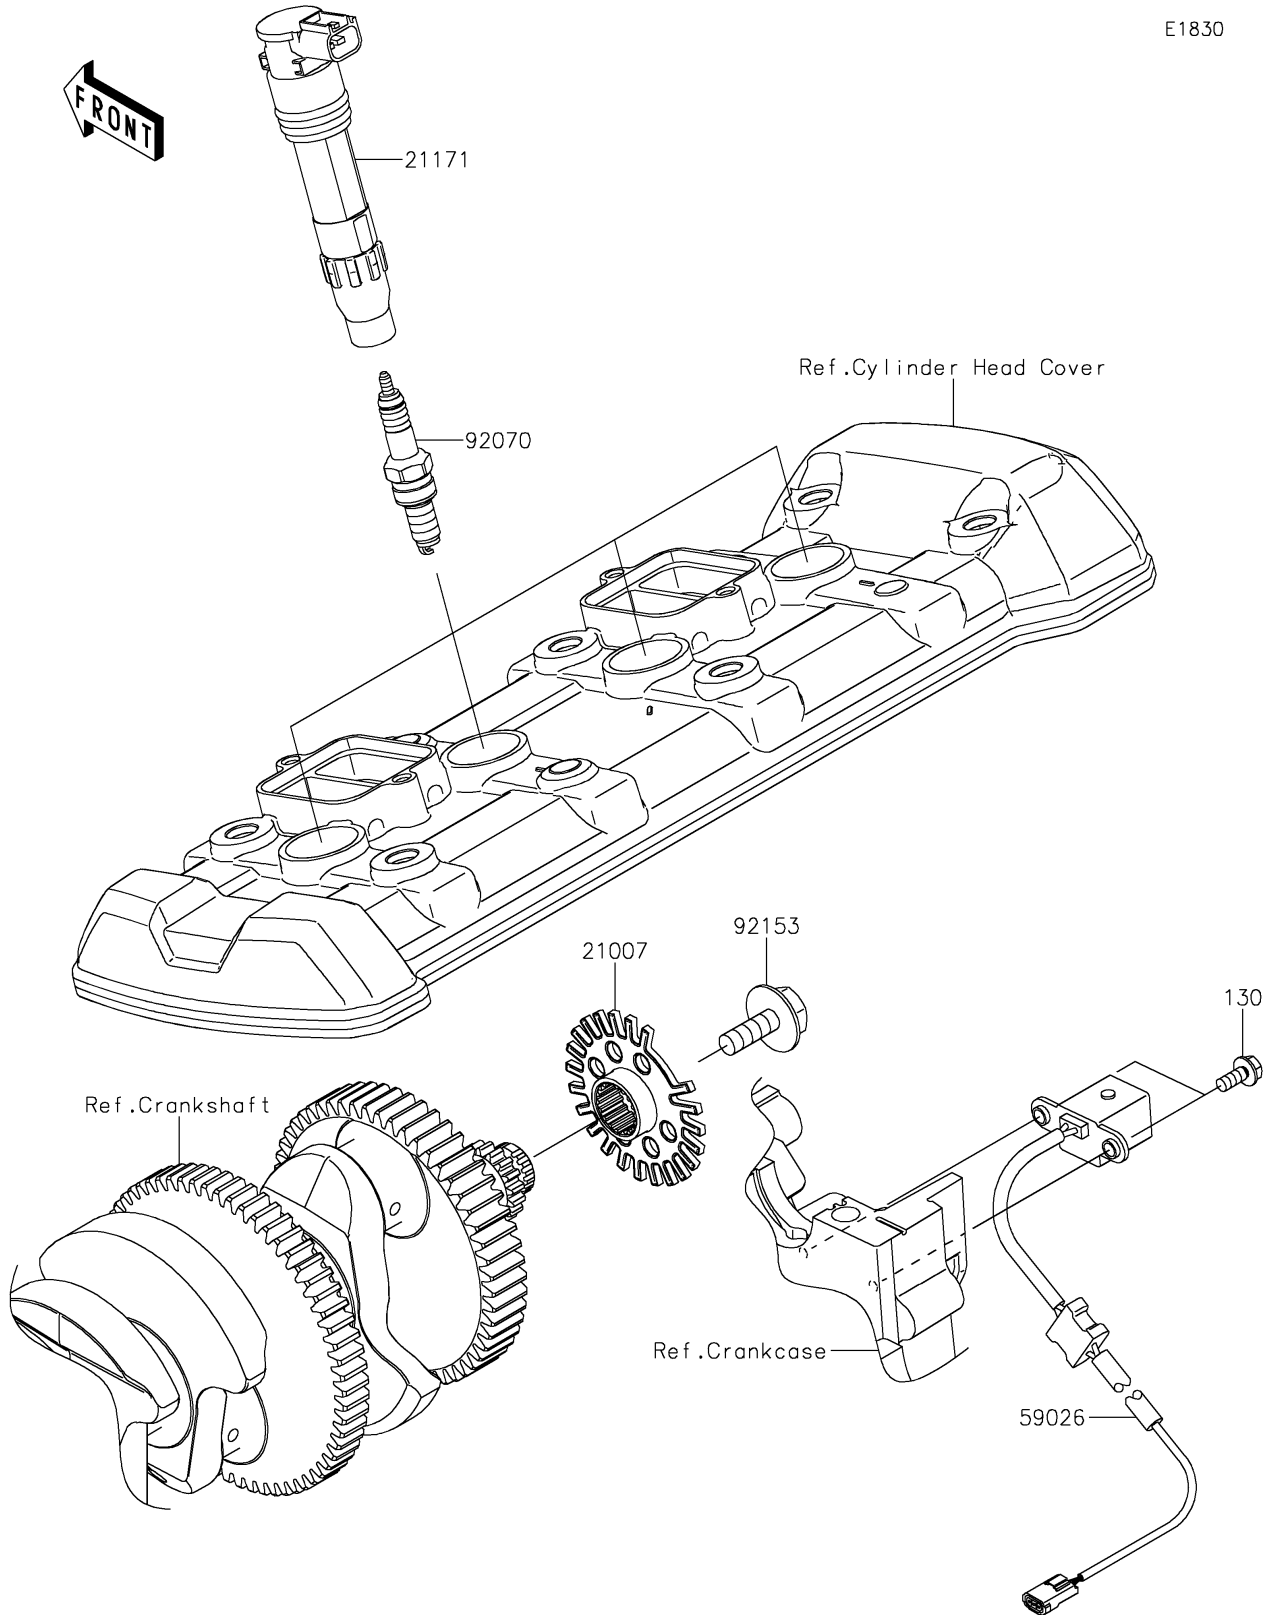

2025 NINJA® 1100SX ABS PARTS DIAGRAM

Ignition System

E1830

2025 NINJA® 1100SX ABS PARTS LIST

Ignition System

ITEM NAME	PART NUMBER	QUANTITY
ROTOR (Ref # 21007)	21007-0673	1
COIL-ASSY-IGNITION (Ref # 21171)	21171-0033	4
COIL-PULSING (Ref # 59026)	59026-0043	1
PLUG-SPARK,CR9EIA(NGK) (Ref # 92070)	92070-0014	4
BOLT,FLANGED,8X23 (Ref # 92153)	92153-0549	1
BOLT-FLANGED,5X12 (Ref # 130)	130BA0512	2