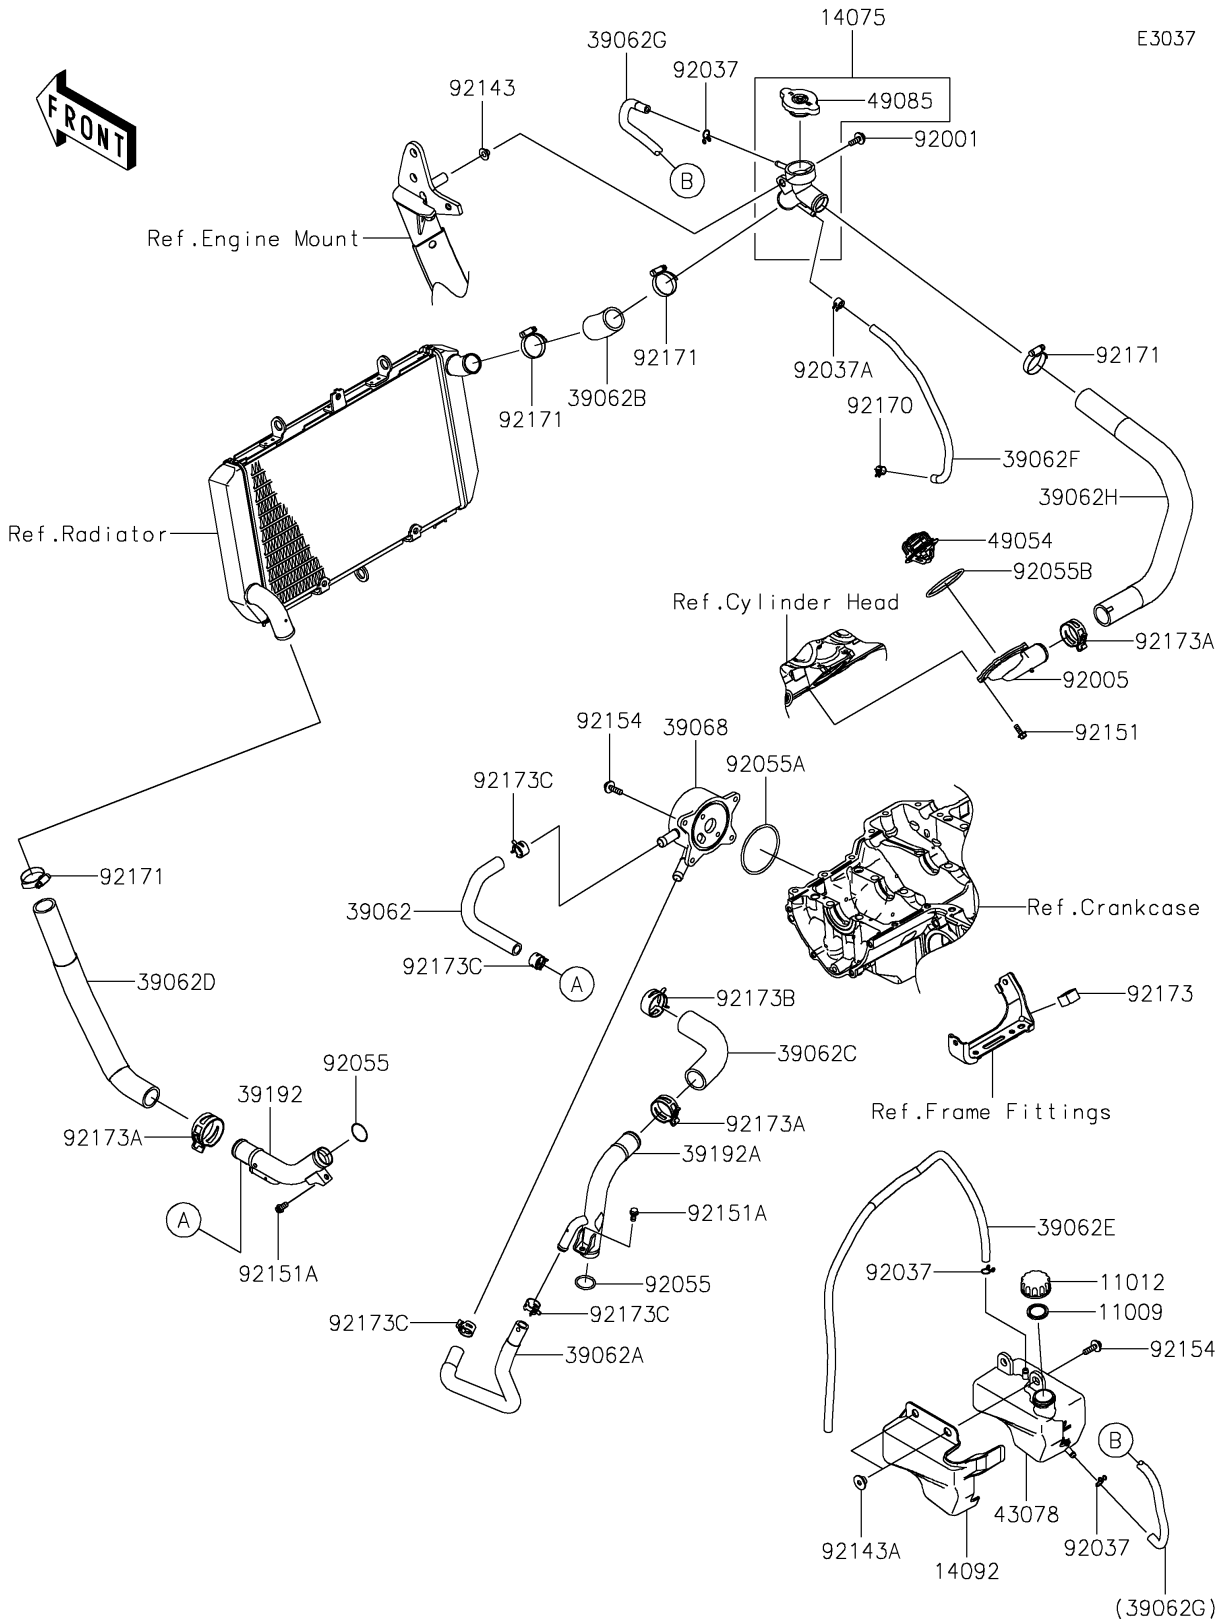

2025 Ninja 1100SX PARTS DIAGRAM

Water Pipe

2025 Ninja 1100SX PARTS LIST

Water Pipe

ITEM NAME	PART NUMBER	QUANTITY
GASKET,RESERVOIR TANK CAP (Ref # 11009)	11009-1145	1
CAP (Ref # 11012)	11012-1084	1
CAP-ASSY (Ref # 14075)	14075-0028	1
COVER,RESERVOIR (Ref # 14092)	14092-1098	1
HOSE-COOLING,PIPE-OIL COOLER (Ref # 39062)	39062-0308	1
HOSE-COOLING,PIPE-OIL COOLER (Ref # 39062A)	39062-0309	1
HOSE-COOLING,CAP-RAD. (Ref # 39062B)	39062-0727	1
HOSE-COOLING,PIPE-CYLINDER (Ref # 39062C)	39062-0757	1
HOSE-COOLING,RAD.-PIPE (Ref # 39062D)	39062-0768	1
HOSE-COOLING,OVERFLOW (Ref # 39062E)	39062-0860	1
HOSE-COOLING,AIR BLEED (Ref # 39062F)	39062-0909	1
HOSE-COOLING,RETURN (Ref # 39062G)	39062-0920	1
HOSE-COOLING,HEAD-CAP (Ref # 39062H)	39062-1950	1
COOLER-ASSY-OIL (Ref # 39068)	39068-0704	1
PIPE-WATER,RADIATOR-WATER PUMP (Ref # 39192)	39192-0619	1
PIPE-WATER,WATER PUMP-CYLINDER (Ref # 39192A)	39192-0620	1
RESERVOIR (Ref # 43078)	43078-0566	1
THERMOSTAT (Ref # 49054)	49054-0004	1
CAP-ASSY-PRESSURE (Ref # 49085)	49085-1066	1
BOLT,6X18 (Ref # 92001)	92001-1342	1
FITTING,THERMO CAP (Ref # 92005)	92005-0842	1
CLAMP,TUBE (Ref # 92037)	92037-147	3
CLAMP,TUBE (Ref # 92037A)	92037-1505	1
RING-O,20.8X2.4 (Ref # 92055)	92055-0114	2
RING-O,63.3MM (Ref # 92055A)	92055-0739	1
RING-O,53.5X2.6 (Ref # 92055B)	92055-0831	1
COLLAR (Ref # 92143)	92143-1057	1
COLLAR (Ref # 92143A)	92143-1962	2
BOLT,5X14 (Ref # 92151)	92151-1764	4

2025 Ninja 1100SX PARTS LIST

Water Pipe

ITEM NAME	PART NUMBER	QUANTITY
BOLT,6X12 (Ref # 92151A)	92151-1997	2
BOLT,FLANGED,6X22 (Ref # 92154)	92154-0403	6
CLAMP (Ref # 92170)	92170-1493	1
CLAMP (Ref # 92171)	92171-0179	4
CLAMP,CLIP (Ref # 92173)	92173-0127	1
CLAMP,34MM (Ref # 92173A)	92173-1360	3
CLAMP,35.5MM (Ref # 92173B)	92173-1432	1
CLAMP (Ref # 92173C)	92173-1552	4