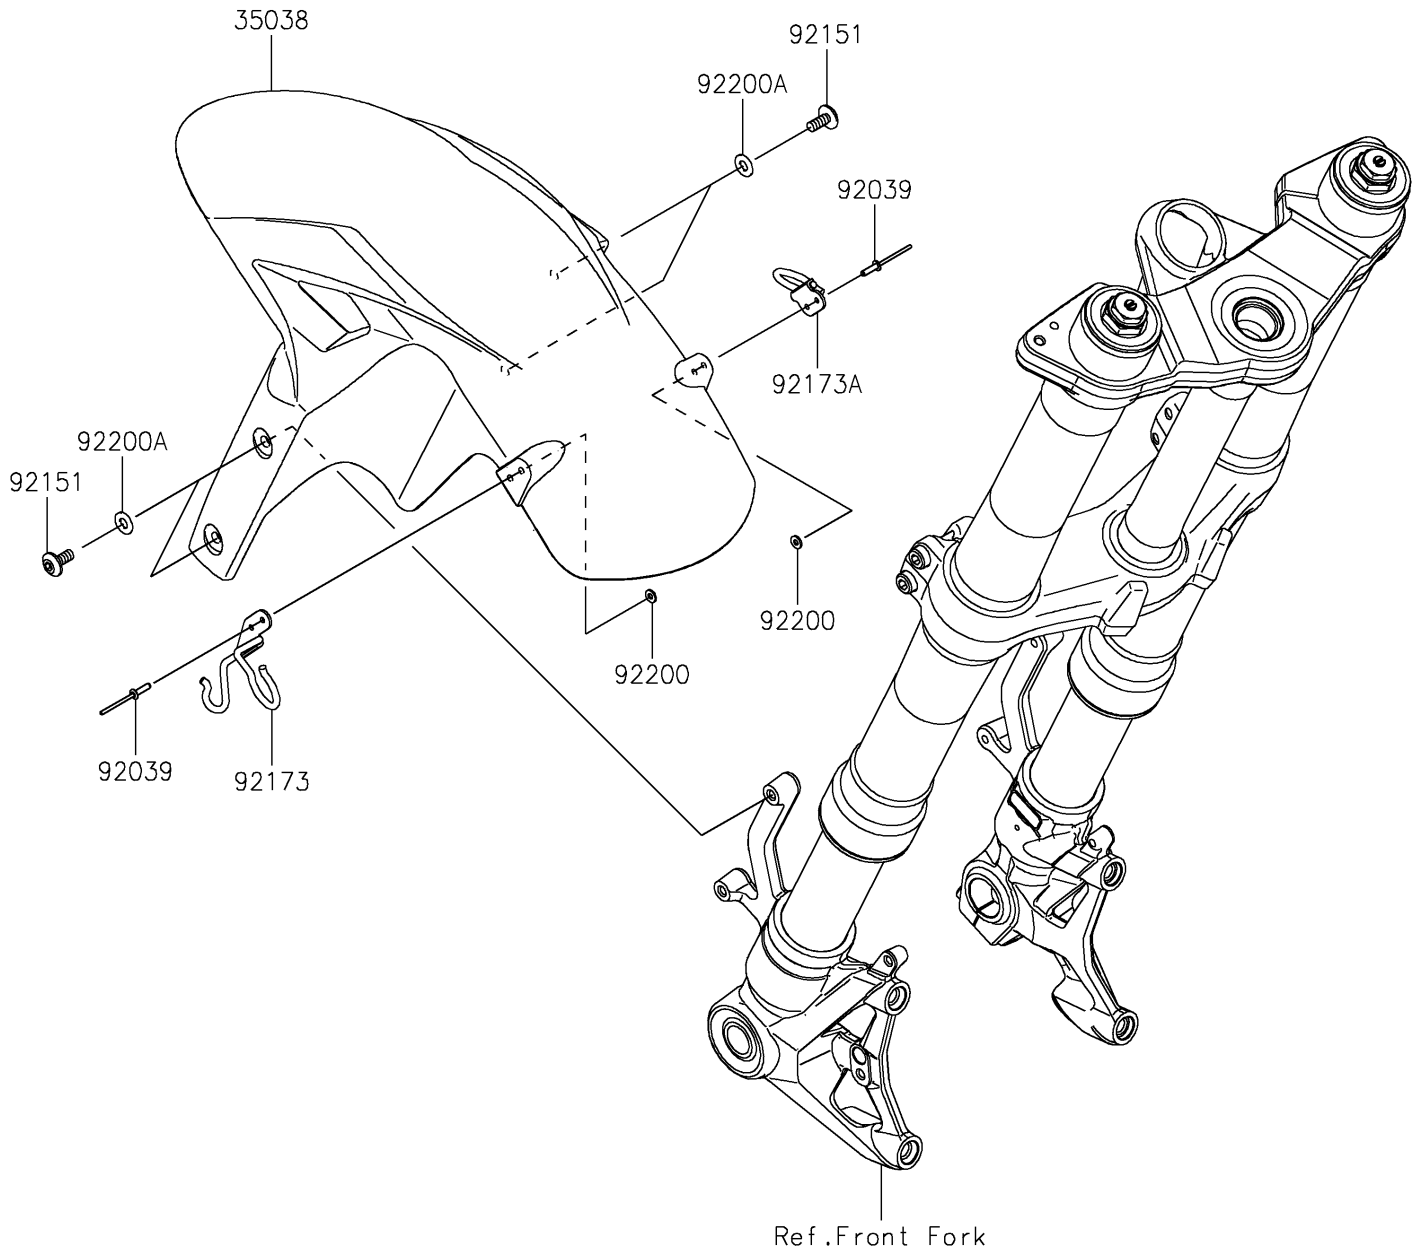

2025 Ninja 1100SX PARTS DIAGRAM

Front Fender(s)

F2171

2025 Ninja 1100SX PARTS LIST

Front Fender(s)

ITEM NAME	PART NUMBER	QUANTITY
FENDER-FRONT,M.D.BLACK (Ref # 35038)	35038-0009-17K	1
RIVET (Ref # 92039)	92039-1231	4
BOLT,SOCKET,6X14 (Ref # 92151)	92151-1654	4
CLAMP,FENDER,LH (Ref # 92173)	92173-2730	1
CLAMP,FENDER,RH (Ref # 92173A)	92173-2731	1
WASHER,3.5X8X1 (Ref # 92200)	92200-1251	4
WASHER,6.5X14X1 (Ref # 92200A)	92200-1388	4