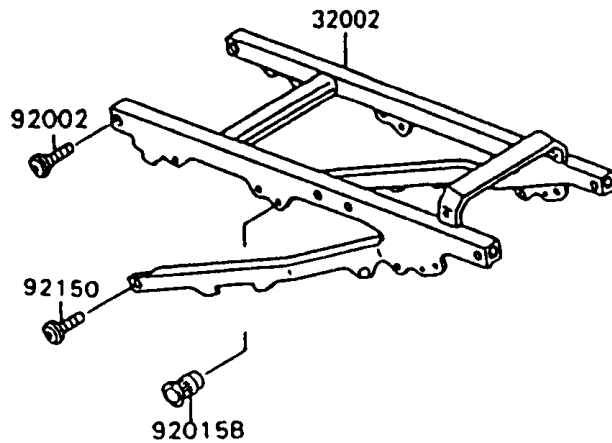

# 1997 Ninja® 600R PARTS DIAGRAM

Frame

F2120-0309

## Frame

ITEM NAME	PART NUMBER	QUANTITY
CAP,STEERING STEM (Ref # 11012)	11012-1442	1
FRAME-COMP,AL,RR (Ref # 32002)	32002-1938	1
FRAME-COMP,FR (Ref # 32160)	32160-1313	1
BOLT,SOCKET,8X32 (Ref # 92002)	92002-1927	2
NUT,18MM (Ref # 92015)	92015-1404	1
NUT,25MM,T=12 (Ref # 92015A)	92015-1546	1
NUT,POP,6MM,L=16.5 (Ref # 92015B)	92015-1792	5
WASHER,CLAW,18.5X30X2.3 (Ref # 92022)	92022-1555	1
SEAL-OIL,XMHE36X52X4J (Ref # 92049)	92049-1162	1
SEAL-OIL,STEERING STEM (Ref # 92049A)	92049-1214	1
RING-O,ID=24.5 (Ref # 92055)	92055-1459	1
BEARING-ROLLER,HR320/28XJ (Ref # 92116)	92116-1009	1
BEARING-ROLLER,HI-CAP32005JR-1 (Ref # 92116A)	92116-1056	1
BOLT,SOCKET,10X25 (Ref # 92150)	92150-1747	2
DAMPER (Ref # 92160)	92160-1075	1
W-PLAIN-S (Ref # 410)	410F1800	1