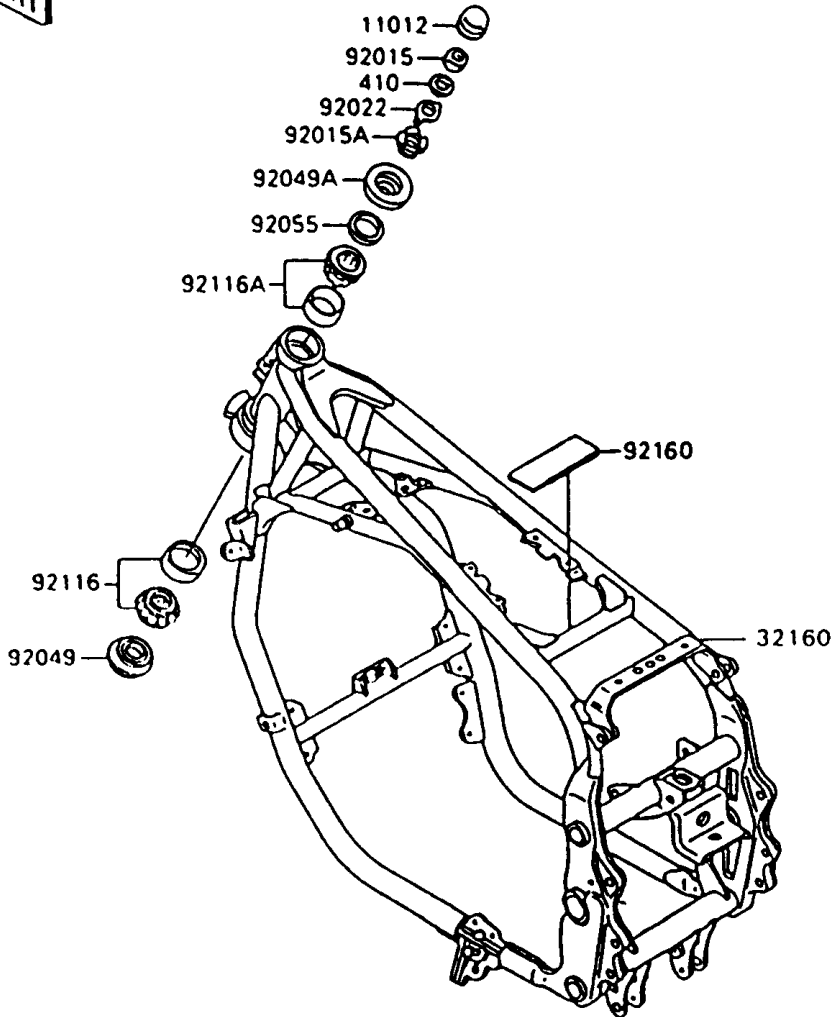

# 1997 Ninja® 600R PARTS DIAGRAM

Frame

F2120-0309

# 1997 Ninja® 600R PARTS LIST

## Frame

ITEM NAME	PART NUMBER	QUANTITY
CAP,STEERING STEM (Ref # 11012)	11012-1442	1
FRAME-COMP,AL,RR (Ref # 32002)	32002-1938	1
FRAME-COMP,FR (Ref # 32160)	32160-1313	1
BOLT,SOCKET,8X32 (Ref # 92002)	92002-1927	2
NUT,18MM (Ref # 92015)	92015-1404	1
NUT,25MM,T=12 (Ref # 92015A)	92015-1546	1
NUT,POP,6MM,L=16.5 (Ref # 92015B)	92015-1792	5
WASHER,CLAW,18.5X30X2.3 (Ref # 92022)	92022-1555	1
SEAL-OIL,XMHE36X52X4J (Ref # 92049)	92049-1162	1
SEAL-OIL,STEERING STEM (Ref # 92049A)	92049-1214	1
RING-O,ID=24.5 (Ref # 92055)	92055-1459	1
BEARING-ROLLER,HR320/28XJ (Ref # 92116)	92116-1009	1
BEARING-ROLLER,HI-CAP32005JR-1 (Ref # 92116A)	92116-1056	1
BOLT,SOCKET,10X25 (Ref # 92150)	92150-1747	2
DAMPER (Ref # 92160)	92160-1075	1
W-PLAIN-S (Ref # 410)	410F1800	1