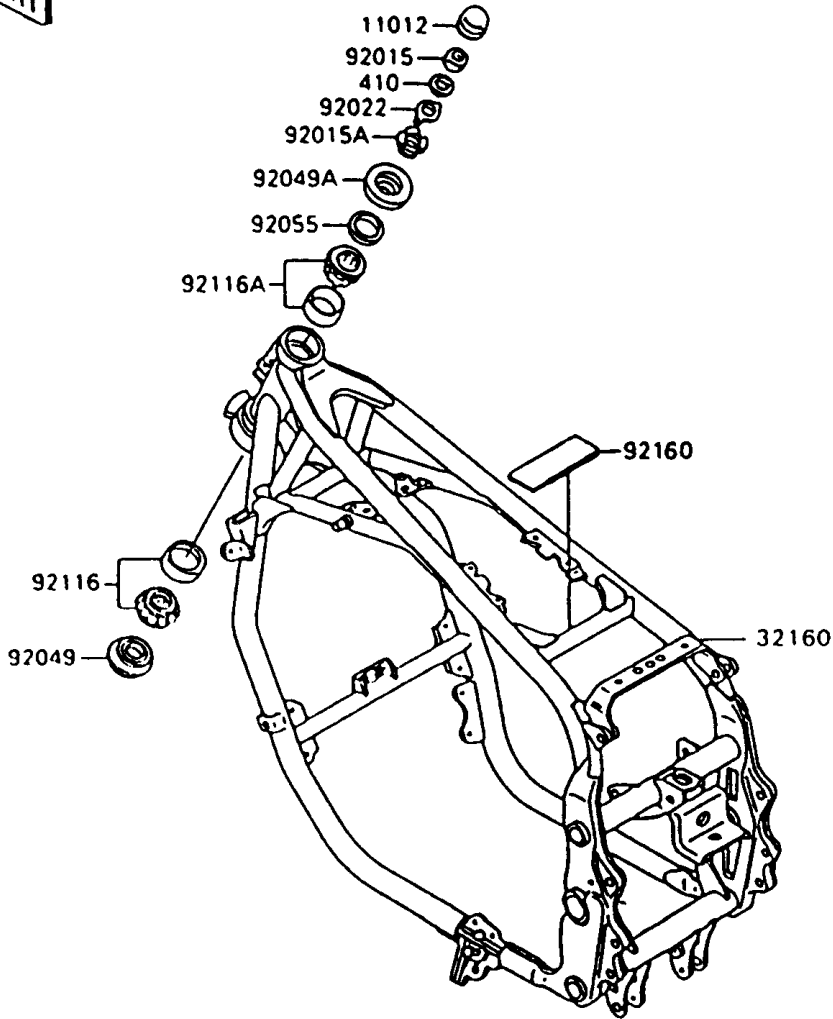

1997 Ninja® 600R PARTS DIAGRAM

Frame

F2120-0309

1997 Ninja® 600R PARTS LIST

Frame

ITEM NAME	PART NUMBER	QUANTITY
CAP,STEERING STEM (Ref # 11012)	11012-1442	1
FRAME-COMP,AL,RR (Ref # 32002)	32002-1938	1
FRAME-COMP,FR (Ref # 32160)	32160-1313	1
BOLT,SOCKET,8X32 (Ref # 92002)	92002-1927	2
NUT,18MM (Ref # 92015)	92015-1404	1
NUT,25MM,T=12 (Ref # 92015A)	92015-1546	1
NUT,POP,6MM,L=16.5 (Ref # 92015B)	92015-1792	5
WASHER,CLAW,18.5X30X2.3 (Ref # 92022)	92022-1555	1
SEAL-OIL,XMHE36X52X4J (Ref # 92049)	92049-1162	1
SEAL-OIL,STEERING STEM (Ref # 92049A)	92049-1214	1
RING-O,ID=24.5 (Ref # 92055)	92055-1459	1
BEARING-ROLLER,HR320/28XJ (Ref # 92116)	92116-1009	1
BEARING-ROLLER,HI-CAP32005JR-1 (Ref # 92116A)	92116-1056	1
BOLT,SOCKET,10X25 (Ref # 92150)	92150-1747	2
DAMPER (Ref # 92160)	92160-1075	1
W-PLAIN-S (Ref # 410)	410F1800	1