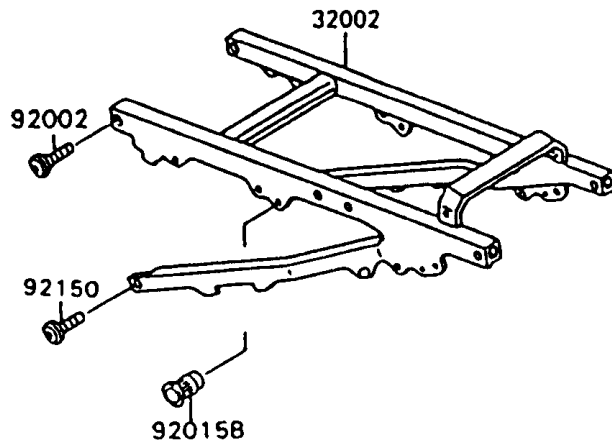

1997 Ninja® 600R PARTS DIAGRAM

Frame

F2120-0309

1997 Ninja® 600R PARTS LIST

Frame

ITEM NAME	PART NUMBER	QUANTITY
CAP,STEERING STEM (Ref # 11012)	11012-1442	1
FRAME-COMP,AL,RR (Ref # 32002)	32002-1938	1
FRAME-COMP,FR (Ref # 32160)	32160-1313	1
BOLT,SOCKET,8X32 (Ref # 92002)	92002-1927	2
NUT,18MM (Ref # 92015)	92015-1404	1
NUT,25MM,T=12 (Ref # 92015A)	92015-1546	1
NUT,POP,6MM,L=16.5 (Ref # 92015B)	92015-1792	5
WASHER,CLAW,18.5X30X2.3 (Ref # 92022)	92022-1555	1
SEAL-OIL,XMHE36X52X4J (Ref # 92049)	92049-1162	1
SEAL-OIL,STEERING STEM (Ref # 92049A)	92049-1214	1
RING-O,ID=24.5 (Ref # 92055)	92055-1459	1
BEARING-ROLLER,HR320/28XJ (Ref # 92116)	92116-1009	1
BEARING-ROLLER,HI-CAP32005JR-1 (Ref # 92116A)	92116-1056	1
BOLT,SOCKET,10X25 (Ref # 92150)	92150-1747	2
DAMPER (Ref # 92160)	92160-1075	1
W-PLAIN-S (Ref # 410)	410F1800	1