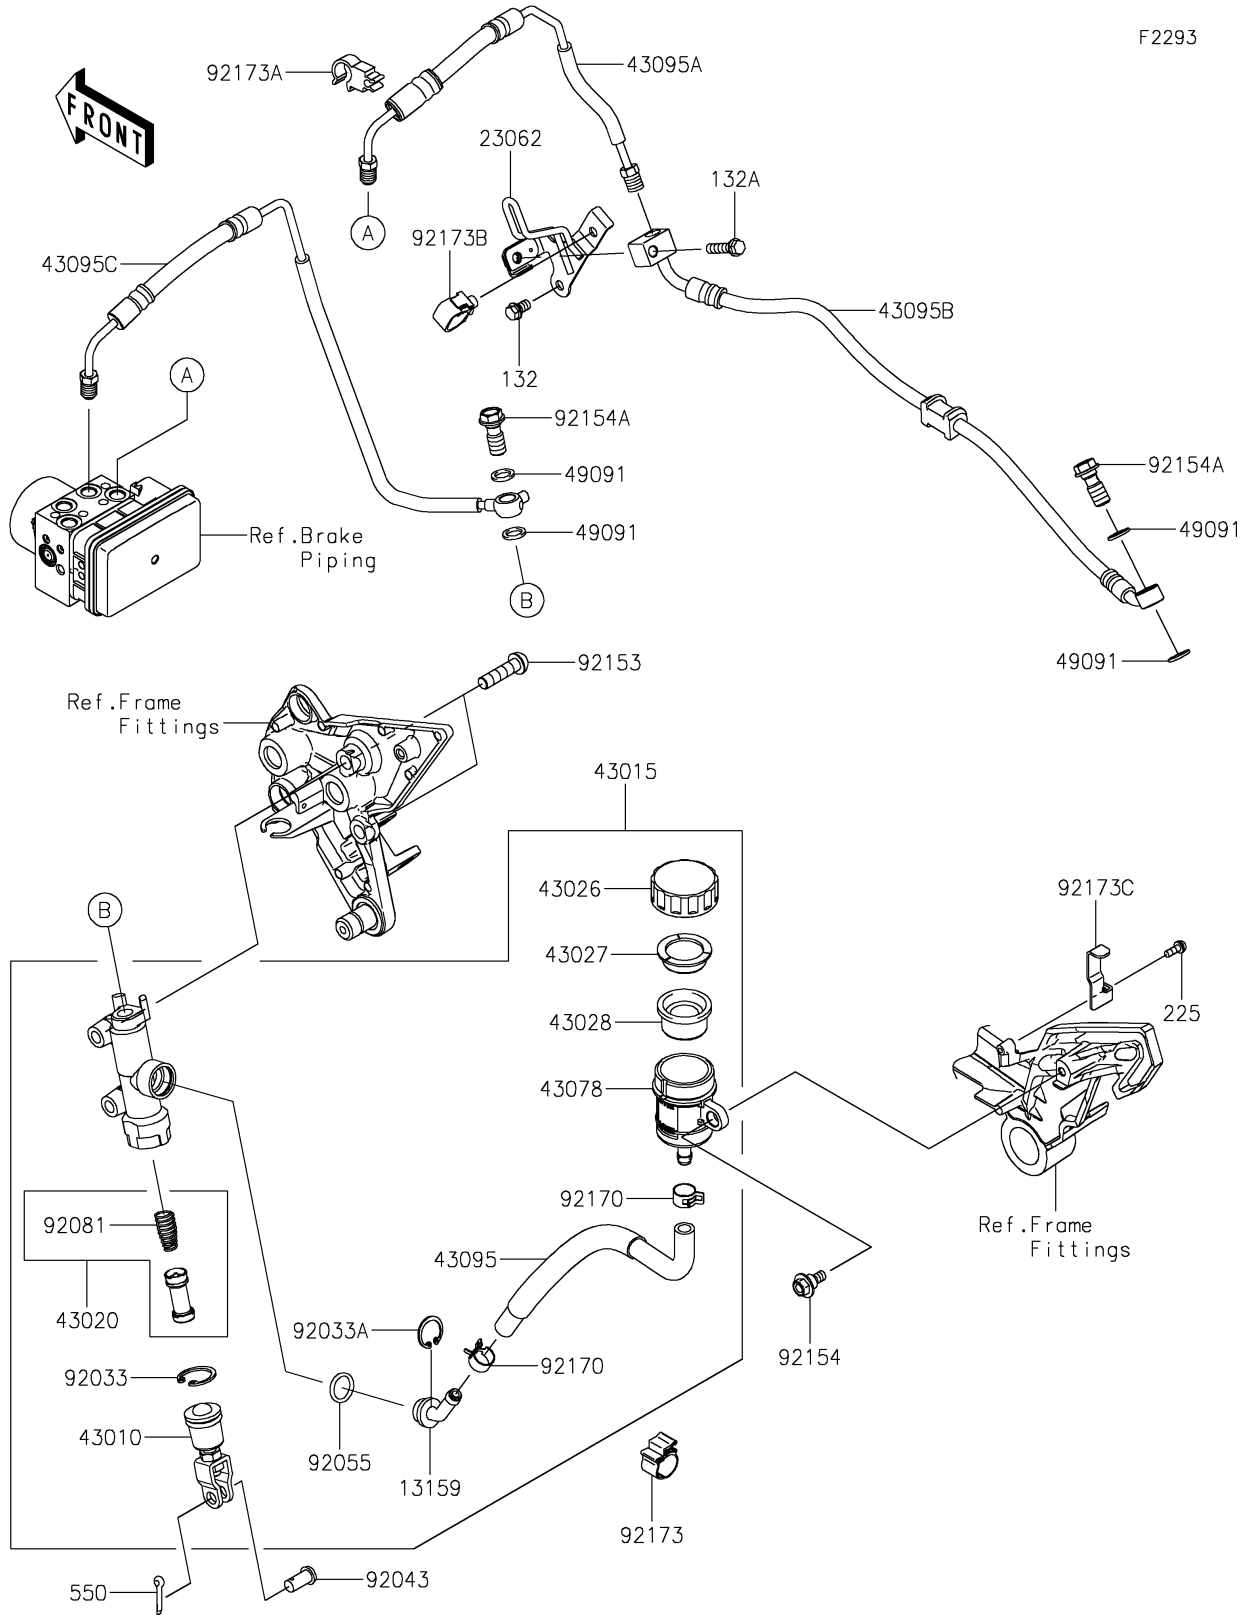

2025 NINJA® 1100SX ABS PARTS DIAGRAM

Rear Master Cylinder

F2293

2025 NINJA® 1100SX ABS PARTS LIST

Rear Master Cylinder

ITEM NAME	PART NUMBER	QUANTITY
CONNECTOR (Ref # 13159)	13159-0008	1
BRACKET-COMP (Ref # 23062)	23062-1299	1
ROD-ASSY-BRAKE (Ref # 43010)	43010-1062	1
CYLINDER-ASSY-MASTER,RR (Ref # 43015)	43015-0596	1
PISTON-COMP-BRAKE (Ref # 43020)	43020-1057	1
CAP-BRAKE (Ref # 43026)	43026-0009	1
PLATE-DIAPHRAGM (Ref # 43027)	43027-1053	1
DIAPHRAGM (Ref # 43028)	43028-1065	1
RESERVOIR (Ref # 43078)	43078-0060	1
HOSE-BRAKE,RR M/C (Ref # 43095)	43095-0811	1
HOSE-BRAKE,RR,ABS UNIT (Ref # 43095A)	43095-2009	1
HOSE-BRAKE,RR CALIPER (Ref # 43095B)	43095-2011	1
HOSE-BRAKE,RR M/C-ABS UNIT (Ref # 43095C)	43095-2032	1
WASHER-SEAL,10.1X14.5X1.5 (Ref # 49091)	49091-0001	4
RING-SNAP,20.9X24.6X1.2 (Ref # 92033)	92033-0079	1
RING-SNAP,20.5MM (Ref # 92033A)	92033-1186	1
PIN (Ref # 92043)	92043-0904	1
RING-O,14.8X2.4 (Ref # 92055)	92055-0741	1
SPRING,MASTER CYLINDER (Ref # 92081)	92081-1737	1
BOLT,SOCKET,8X30 (Ref # 92153)	92153-0393	2
BOLT,FLANGED,6X16 (Ref # 92154)	92154-0385	1
BOLT,BANJO,10X23 (Ref # 92154A)	92154-1712	2
CLAMP,HOSE (Ref # 92170)	92170-1091	2
CLAMP,CLIP (Ref # 92173)	92173-0127	1
CLAMP (Ref # 92173A)	92173-0170	1
CLAMP,HOLDER CLIP (Ref # 92173B)	92173-0868	1
CLAMP (Ref # 92173C)	92173-1694	1
BOLT-FLANGED-SMALL,6X10 (Ref # 132)	132BA0610	1
BOLT-FLANGED-SMALL,6X25 (Ref # 132A)	132BA0625	1

2025 NINJA® 1100SX ABS PARTS LIST

Rear Master Cylinder

ITEM NAME	PART NUMBER	QUANTITY
SCREW-PAN-WSP-CROS,4X12 (Ref # 225)	225AB0412	1
PIN-COTTER,2.0X15 (Ref # 550)	550AA2015	1