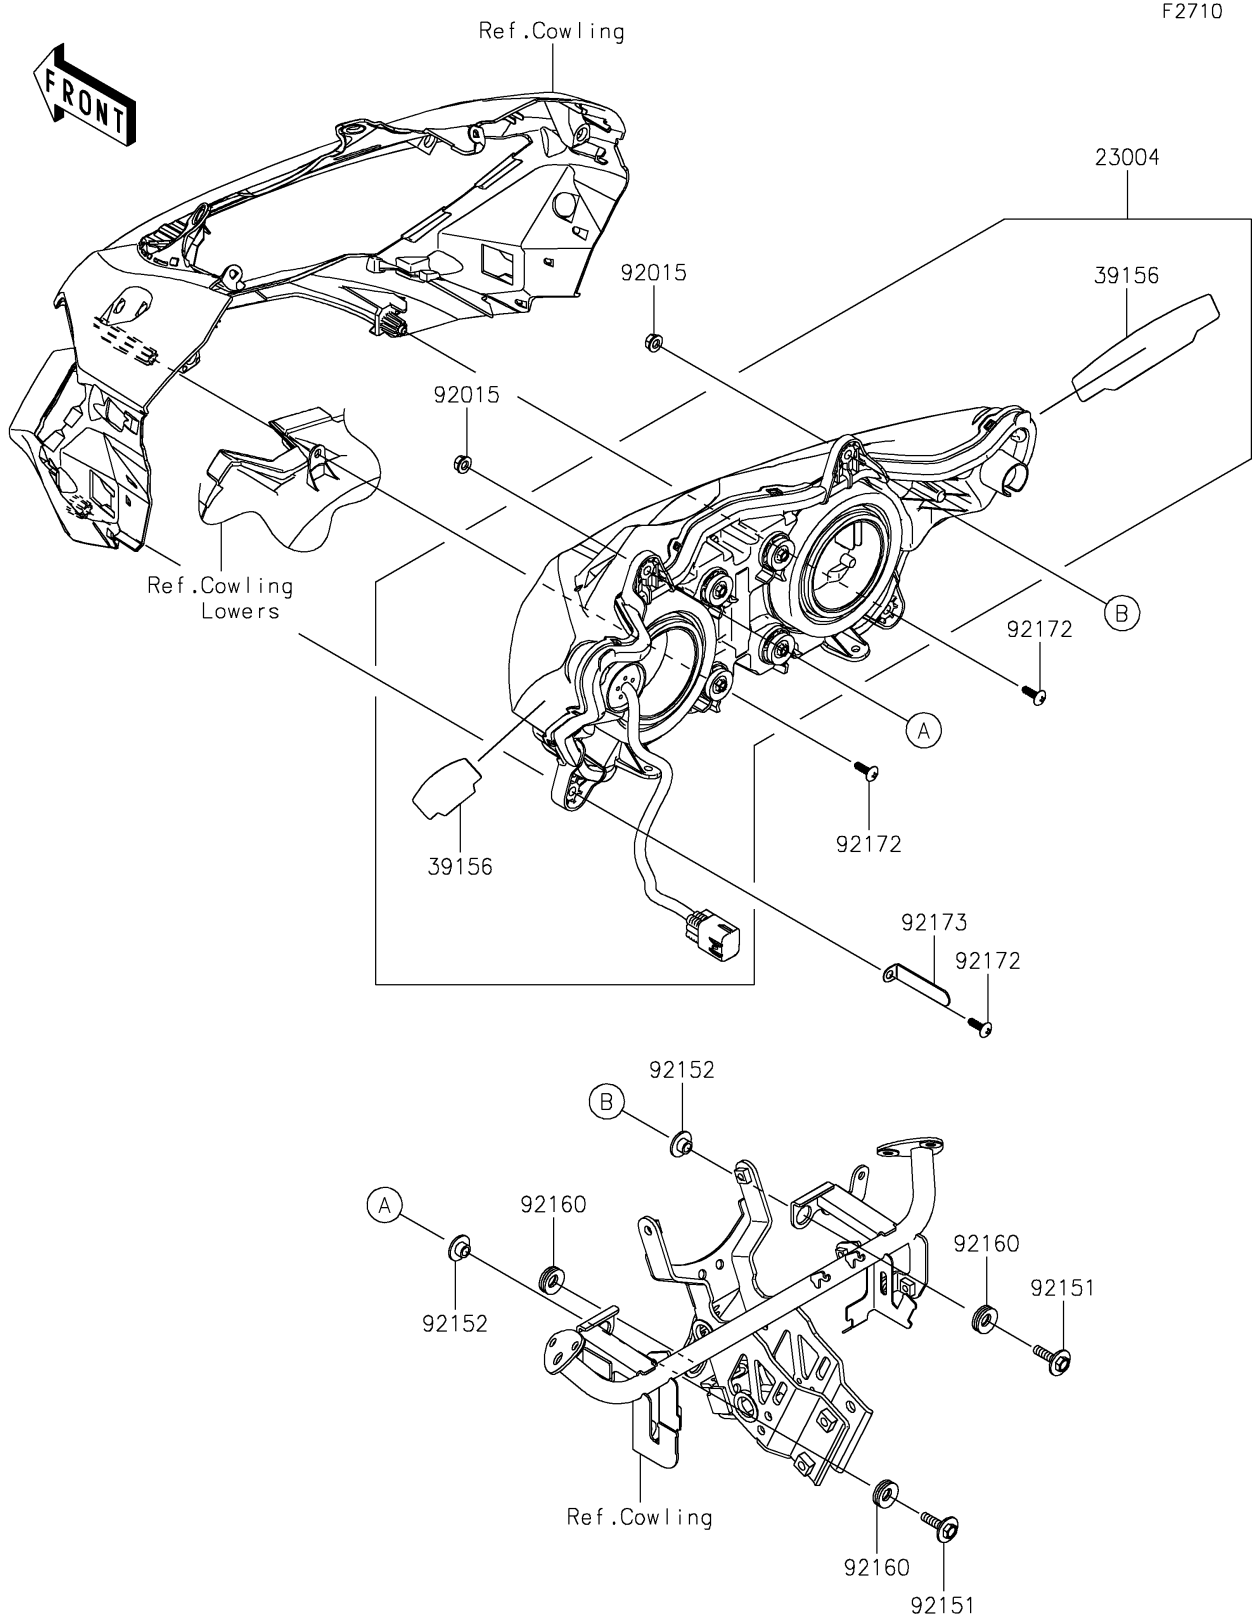

# 2025 Ninja 1100SX PARTS DIAGRAM

Headlight(s)

F2710

## 2025 Ninja 1100SX PARTS LIST

### Headlight(s)

ITEM NAME	PART NUMBER	QUANTITY
LAMP-HEAD,LED (Ref # 23004)	23004-0412	1
PAD (Ref # 39156)	39156-2153	2
NUT,FLANGED,6MM (Ref # 92015)	92015-1367	2
BOLT,6X25 (Ref # 92151)	92151-1241	2
COLLAR (Ref # 92152)	92152-1255	2
DAMPER (Ref # 92160)	92160-1278	3
SCREW,TAPPING,5X16 (Ref # 92172)	92172-0238	3
CLAMP (Ref # 92173)	92173-2861	1