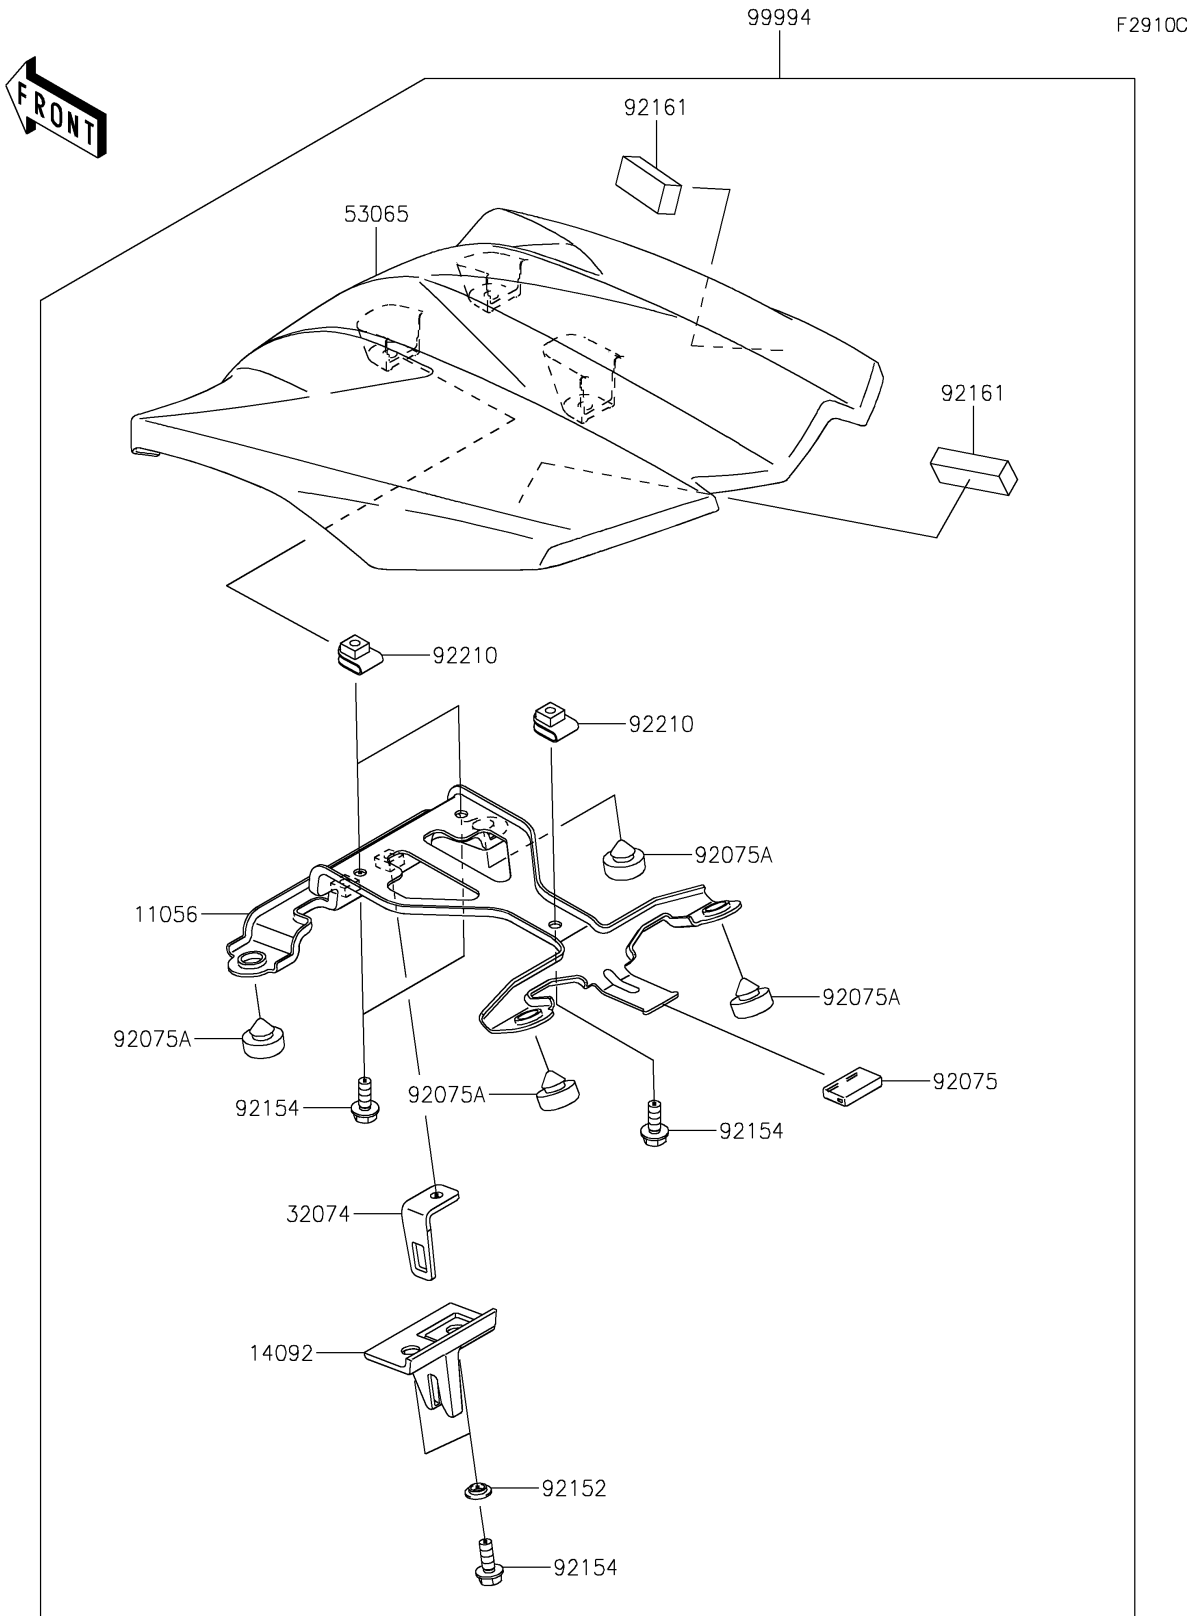

2025 Ninja 1100SX PARTS DIAGRAM

Accessory(Pillion Seat Cover)

2025 Ninja 1100SX PARTS LIST

Accessory(Pillion Seat Cover)

ITEM NAME	PART NUMBER	QUANTITY
BRACKET (Ref # 11056)	11056-2436	1
COVER (Ref # 14092)	14092-0248	1
BRACKET-LOCK (Ref # 32074)	32074-0017	1
COVER SEAT,M.D.BLACK (Ref # 53065)	53065-0041-17K	1
DAMPER (Ref # 92075)	92075-1446	1
DAMPER,10X20X8 (Ref # 92075A)	92075-1927	4
COLLAR (Ref # 92152)	92152-0250	2
BOLT,FLANGED,6X16 (Ref # 92154)	92154-0899	5
DAMPER,10X40X15 (Ref # 92161)	92161-1922	2
NUT,6MM (Ref # 92210)	92210-0277	3
PILLION SEAT COVER,M.D.BLK (Ref # 99994)	99994-0897-17K	1