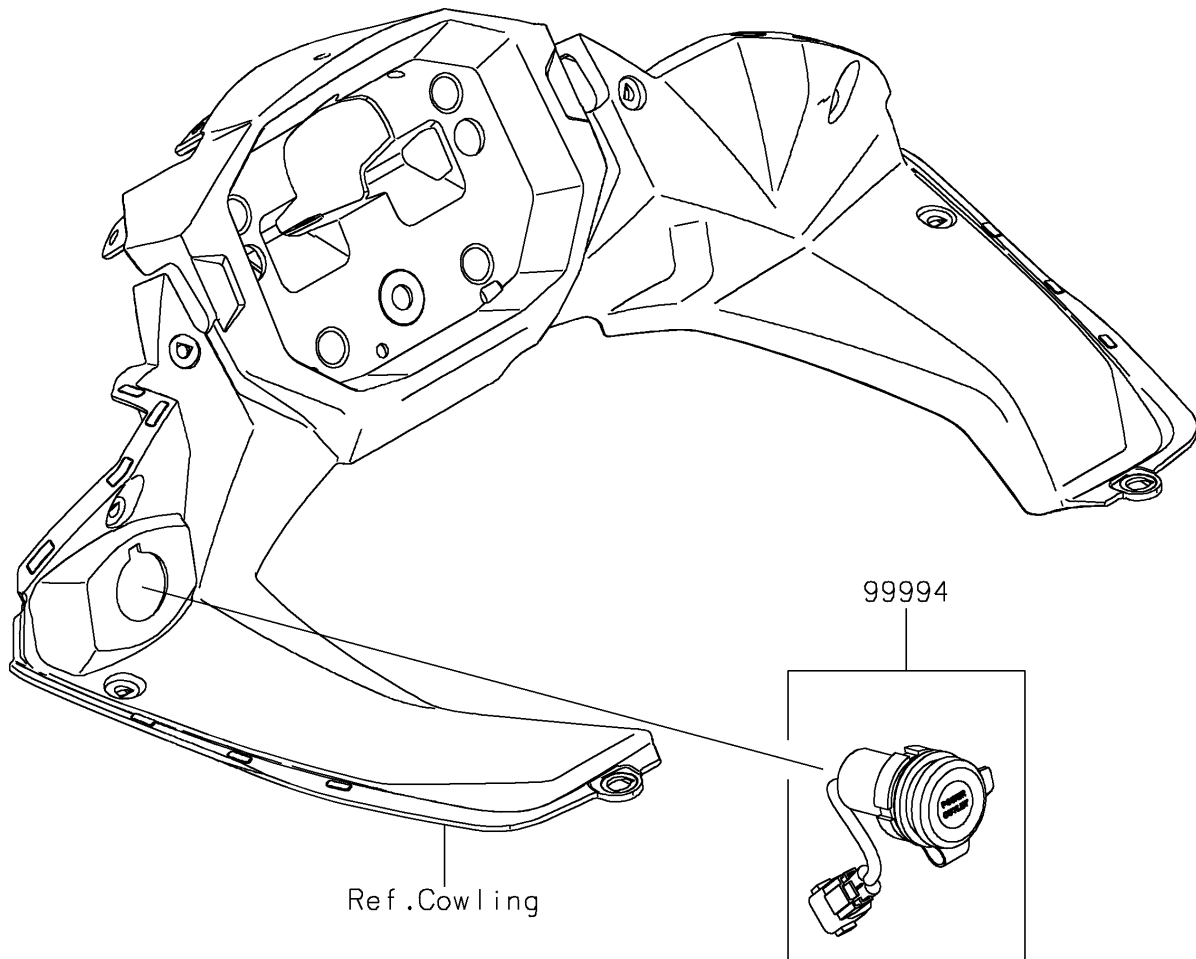

2025 NINJA® 1100SX ABS PARTS DIAGRAM

Accessory(DC Outlet)

F2910G

2025 NINJA® 1100SX ABS PARTS LIST

Accessory(DC Outlet)

ITEM NAME	PART NUMBER	QUANTITY
DC 12V OUTLET (Ref # 99994)	99994-1413	1