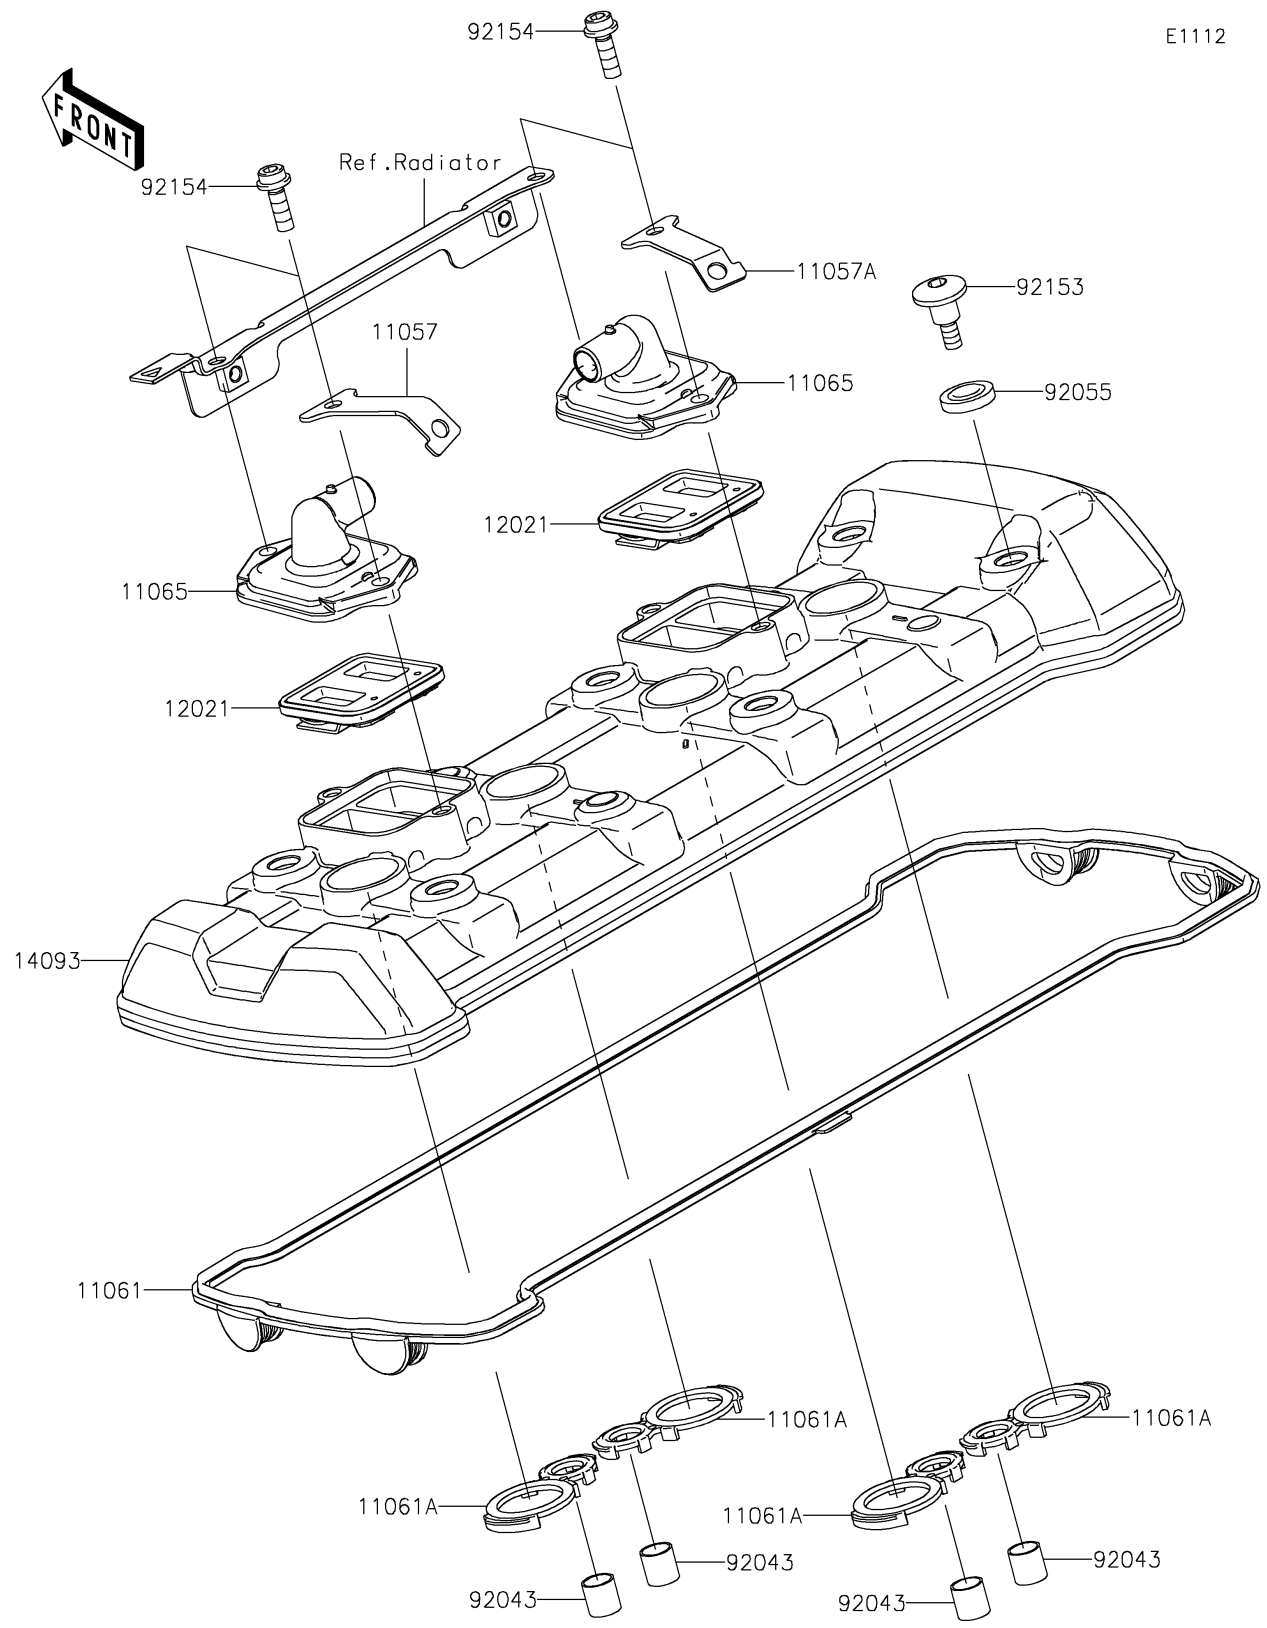

2025 NINJA® 1100SX SE ABS PARTS DIAGRAM

Cylinder Head Cover

E1112

2025 NINJA® 1100SX SE ABS PARTS LIST

Cylinder Head Cover

ITEM NAME	PART NUMBER	QUANTITY
BRACKET,LH (Ref # 11057)	11057-1712	1
BRACKET,RH (Ref # 11057A)	11057-1713	1
GASKET,HEAD COVER (Ref # 11061)	11061-0914	1
GASKET,SPARK PLUG (Ref # 11061A)	11061-1213	4
CAP,HEAD COVER (Ref # 11065)	11065-0328	2
VALVE-ASSY-REED (Ref # 12021)	12021-0016	2
COVER,HEAD (Ref # 14093)	14093-0562	1
PIN,10.1X12X14 (Ref # 92043)	92043-4009	4
RING-O (Ref # 92055)	92055-0785	6
BOLT,SOCKET,6X22.5 (Ref # 92153)	92153-1779	6
BOLT,SOCKET,6X18 (Ref # 92154)	92154-0351	4