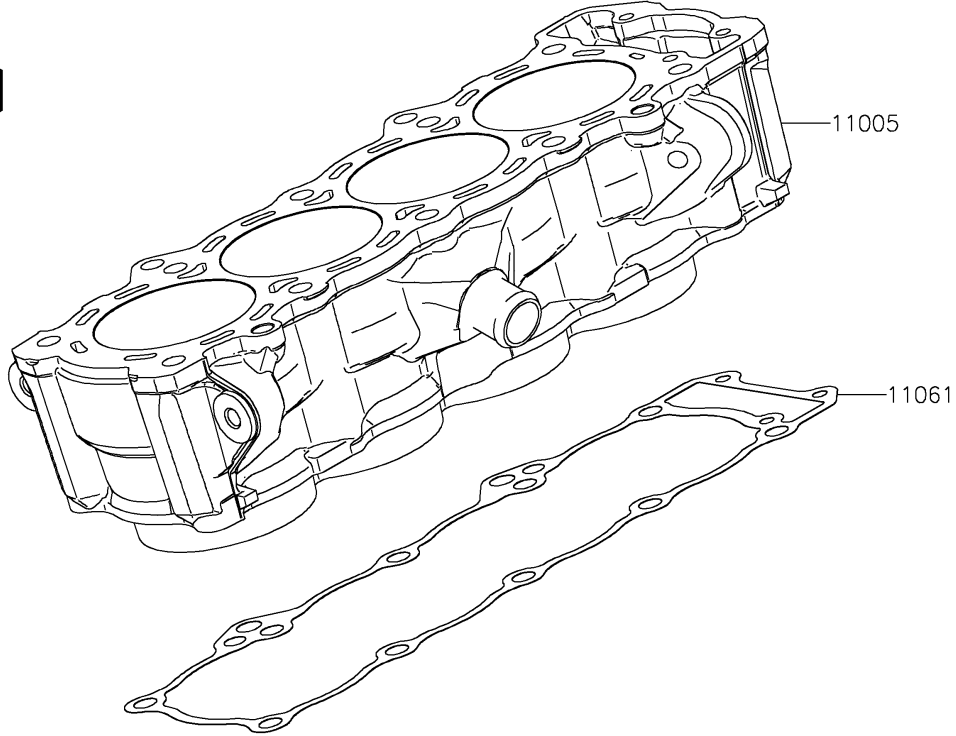

2025 NINJA® 1100SX SE ABS PARTS DIAGRAM

Cylinder/Piston(s)

E1120

2025 NINJA® 1100SX SE ABS PARTS LIST

Cylinder/Piston(s)

ITEM NAME	PART NUMBER	QUANTITY
CYLINDER-ENGINE (Ref # 11005)	11005-0752	1
GASKET,CYLINDER BASE (Ref # 11061)	11061-0402	1
PISTON-ENGINE (Ref # 13001)	13001-0848	4
PIN-PISTON (Ref # 13002)	13002-0004	4
RING-SET-PISTON (Ref # 13008)	13008-0608	4
RING-SNAP (Ref # 92033)	92033-1054	8