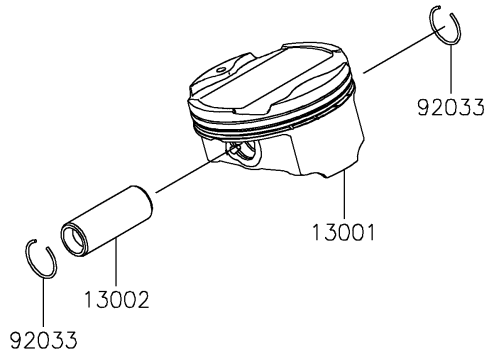

2025 NINJA® 1100SX SE ABS PARTS DIAGRAM

Cylinder/Piston(s)

E1120

2025 NINJA® 1100SX SE ABS PARTS LIST

Cylinder/Piston(s)

ITEM NAME	PART NUMBER	QUANTITY
CYLINDER-ENGINE (Ref # 11005)	11005-0752	1
GASKET,CYLINDER BASE (Ref # 11061)	11061-0402	1
PISTON-ENGINE (Ref # 13001)	13001-0848	4
PIN-PISTON (Ref # 13002)	13002-0004	4
RING-SET-PISTON (Ref # 13008)	13008-0608	4
RING-SNAP (Ref # 92033)	92033-1054	8