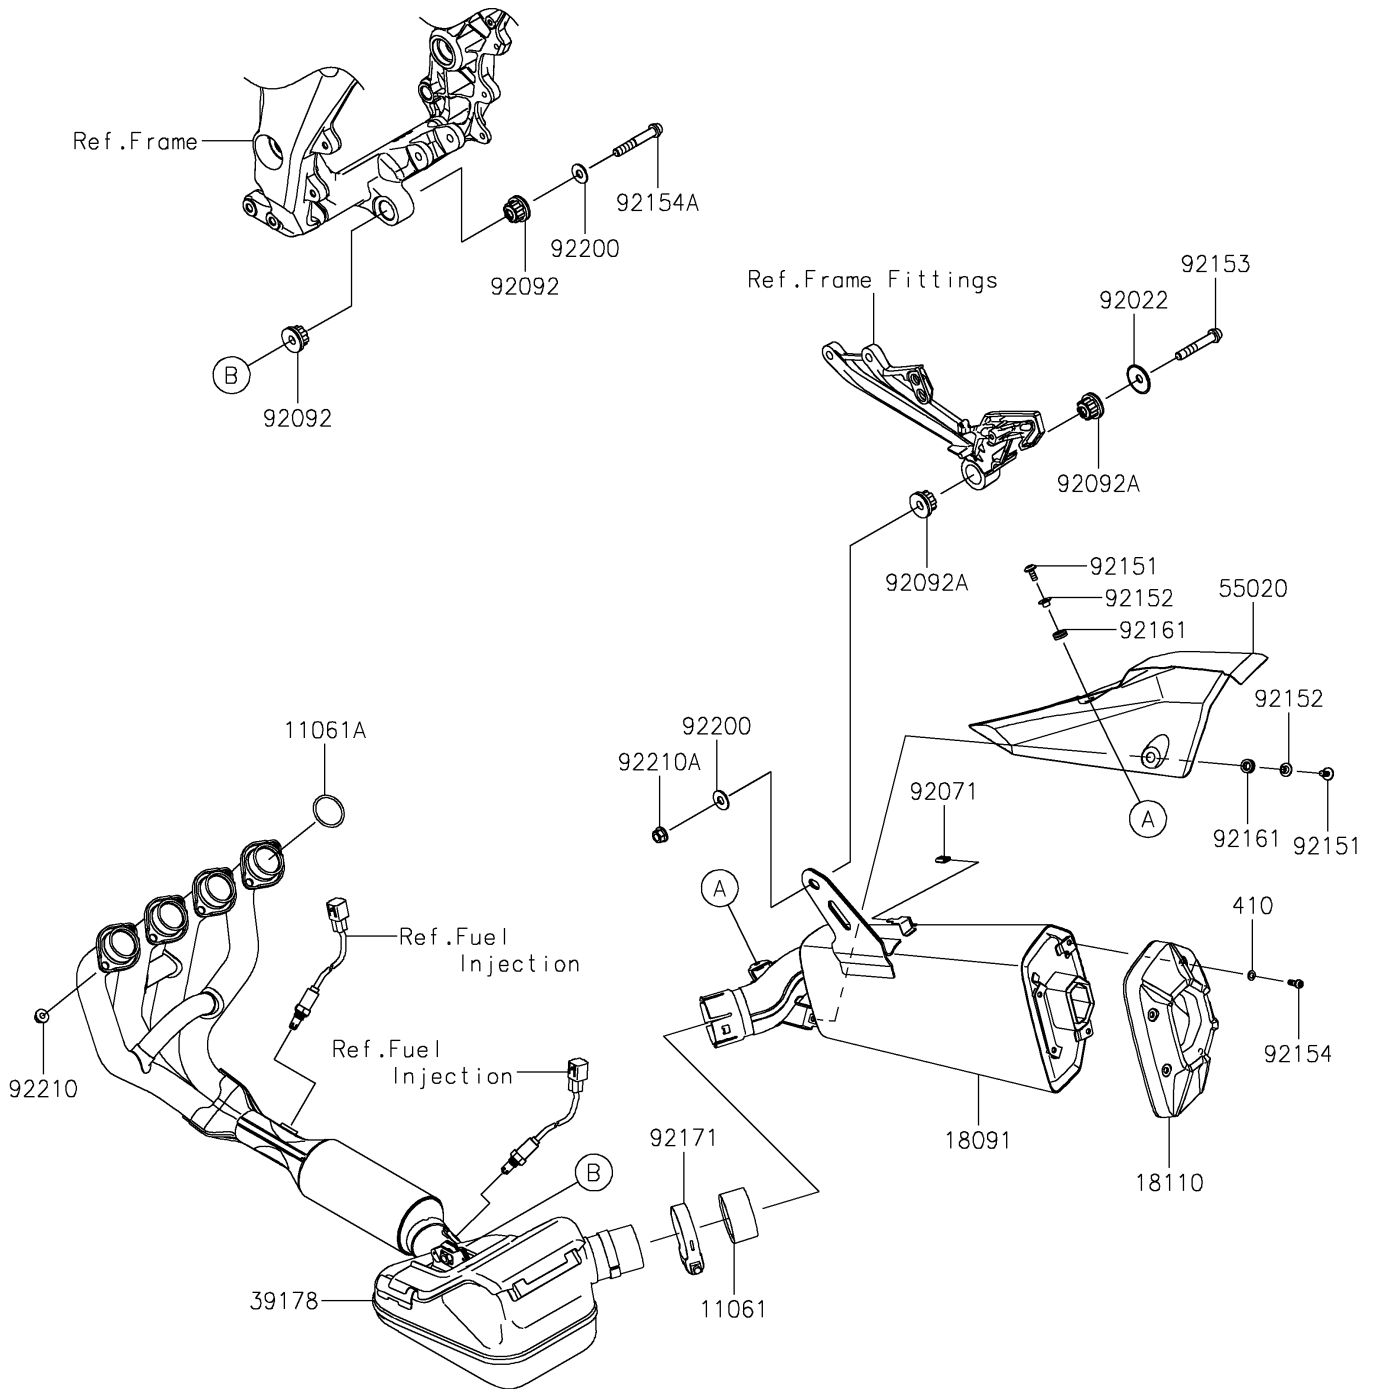

2025 Ninja 1100SX SE PARTS DIAGRAM

Muffler(s)

E1140

2025 Ninja 1100SX SE PARTS LIST

Muffler(s)

ITEM NAME	PART NUMBER	QUANTITY
GASKET,54X62X30 (Ref # 11061)	11061-0448	1
GASKET,EXHAUST PIPE HOLDER (Ref # 11061A)	11061-1373	4
BODY-COMP-MUFFLER (Ref # 18091)	18091-1310	1
BODY END-MUFFLER (Ref # 18110)	18110-0216	1
MANIFOLD-COMP-EXHAUST (Ref # 39178)	39178-0467	1
GUARD,FRONT COVER (Ref # 55020)	55020-2287	1
WASHER (Ref # 92022)	92022-289	1
GROMMET (Ref # 92071)	92071-1270	1
BUSHING-RUBBER (Ref # 92092)	92092-1081	2
BUSHING-RUBBER,MUFFLER (Ref # 92092A)	92092-1087	2
BOLT,SOCKET,6X14 (Ref # 92151)	92151-1654	2
COLLAR,6.3X8.3X16 (Ref # 92152)	92152-0286	2
BOLT,SOCKET,10X60 (Ref # 92153)	92153-1837	1
BOLT,SOCKET,6X16 (Ref # 92154)	92154-1454	4
BOLT,SOCKET,10X65 (Ref # 92154A)	92154-2642	1
DAMPER (Ref # 92161)	92161-0308	2
CLAMP,64.5MM (Ref # 92171)	92171-0683	1
WASHER,10.5X25X2.0 (Ref # 92200)	92200-1377	2
NUT,8MM (Ref # 92210)	92210-0076	8
NUT,LOCK,FLANGED,10MM (Ref # 92210A)	92210-1139	1
WASHER-PLAIN-SMALL,6MM (Ref # 410)	410S0600	4