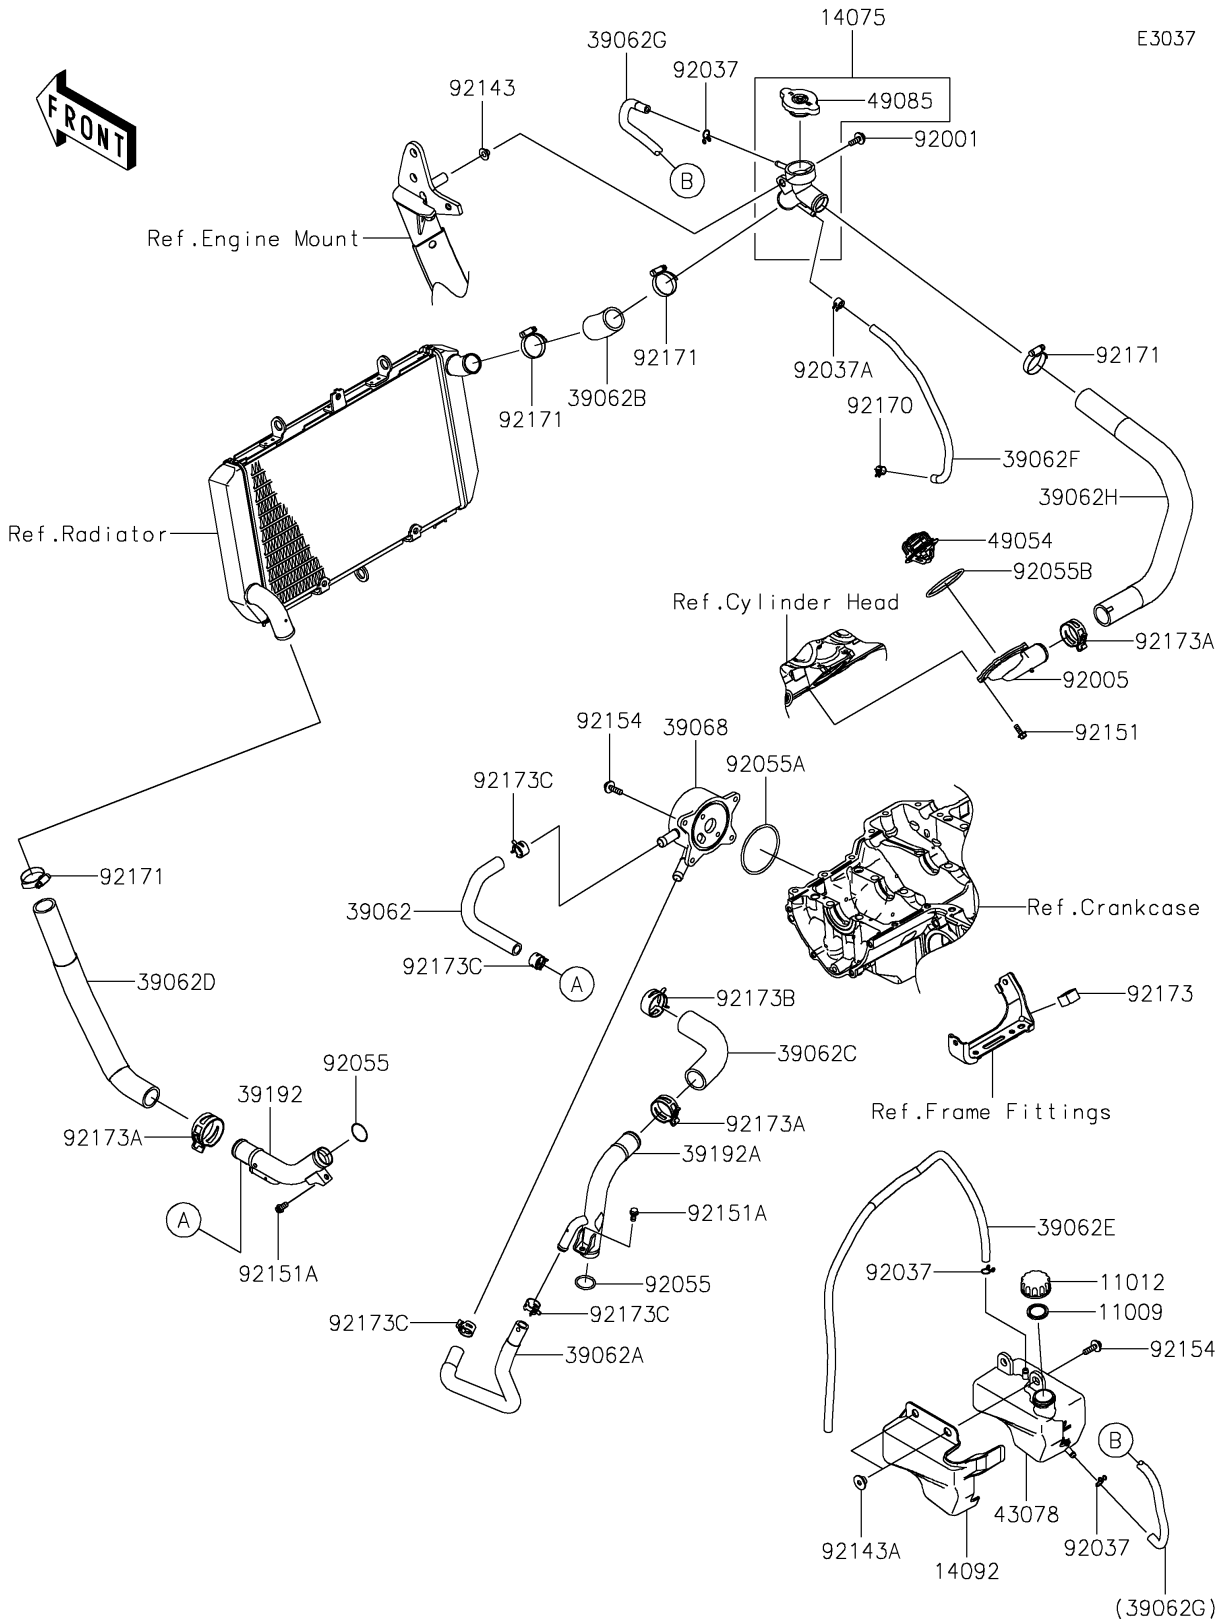

# 2025 Ninja 1100SX SE PARTS DIAGRAM

## Water Pipe

### Water Pipe

ITEM NAME	PART NUMBER	QUANTITY
GASKET,RESERVOIR TANK CAP (Ref # 11009)	11009-1145	1
CAP (Ref # 11012)	11012-1084	1
CAP-ASSY (Ref # 14075)	14075-0028	1
COVER,RESERVOIR (Ref # 14092)	14092-1098	1
HOSE-COOLING,PIPE-OIL COOLER (Ref # 39062)	39062-0308	1
HOSE-COOLING,PIPE-OIL COOLER (Ref # 39062A)	39062-0309	1
HOSE-COOLING,CAP-RAD. (Ref # 39062B)	39062-0727	1
HOSE-COOLING,PIPE-CYLINDER (Ref # 39062C)	39062-0757	1
HOSE-COOLING,RAD.-PIPE (Ref # 39062D)	39062-0768	1
HOSE-COOLING,OVERFLOW (Ref # 39062E)	39062-0860	1
HOSE-COOLING,AIR BLEED (Ref # 39062F)	39062-0909	1
HOSE-COOLING,RETURN (Ref # 39062G)	39062-0920	1
HOSE-COOLING,HEAD-CAP (Ref # 39062H)	39062-1950	1
COOLER-ASSY-OIL (Ref # 39068)	39068-0704	1
PIPE-WATER,RADIATOR-WATER PUMP (Ref # 39192)	39192-0619	1
PIPE-WATER,WATER PUMP-CYLINDER (Ref # 39192A)	39192-0620	1
RESERVOIR (Ref # 43078)	43078-0566	1
THERMOSTAT (Ref # 49054)	49054-0004	1
CAP-ASSY-PRESSURE (Ref # 49085)	49085-1066	1
BOLT,6X18 (Ref # 92001)	92001-1342	1
FITTING,THERMO CAP (Ref # 92005)	92005-0842	1
CLAMP,TUBE (Ref # 92037)	92037-147	3
CLAMP,TUBE (Ref # 92037A)	92037-1505	1
RING-O,20.8X2.4 (Ref # 92055)	92055-0114	2
RING-O,63.3MM (Ref # 92055A)	92055-0739	1
RING-O,53.5X2.6 (Ref # 92055B)	92055-0831	1
COLLAR (Ref # 92143)	92143-1057	1
COLLAR (Ref # 92143A)	92143-1962	2
BOLT,5X14 (Ref # 92151)	92151-1764	4

### Water Pipe

ITEM NAME	PART NUMBER	QUANTITY
BOLT,6X12 (Ref # 92151A)	92151-1997	2
BOLT,FLANGED,6X22 (Ref # 92154)	92154-0403	6
CLAMP (Ref # 92170)	92170-1493	1
CLAMP (Ref # 92171)	92171-0179	4
CLAMP,CLIP (Ref # 92173)	92173-0127	1
CLAMP,34MM (Ref # 92173A)	92173-1360	3
CLAMP,35.5MM (Ref # 92173B)	92173-1432	1
CLAMP (Ref # 92173C)	92173-1552	4