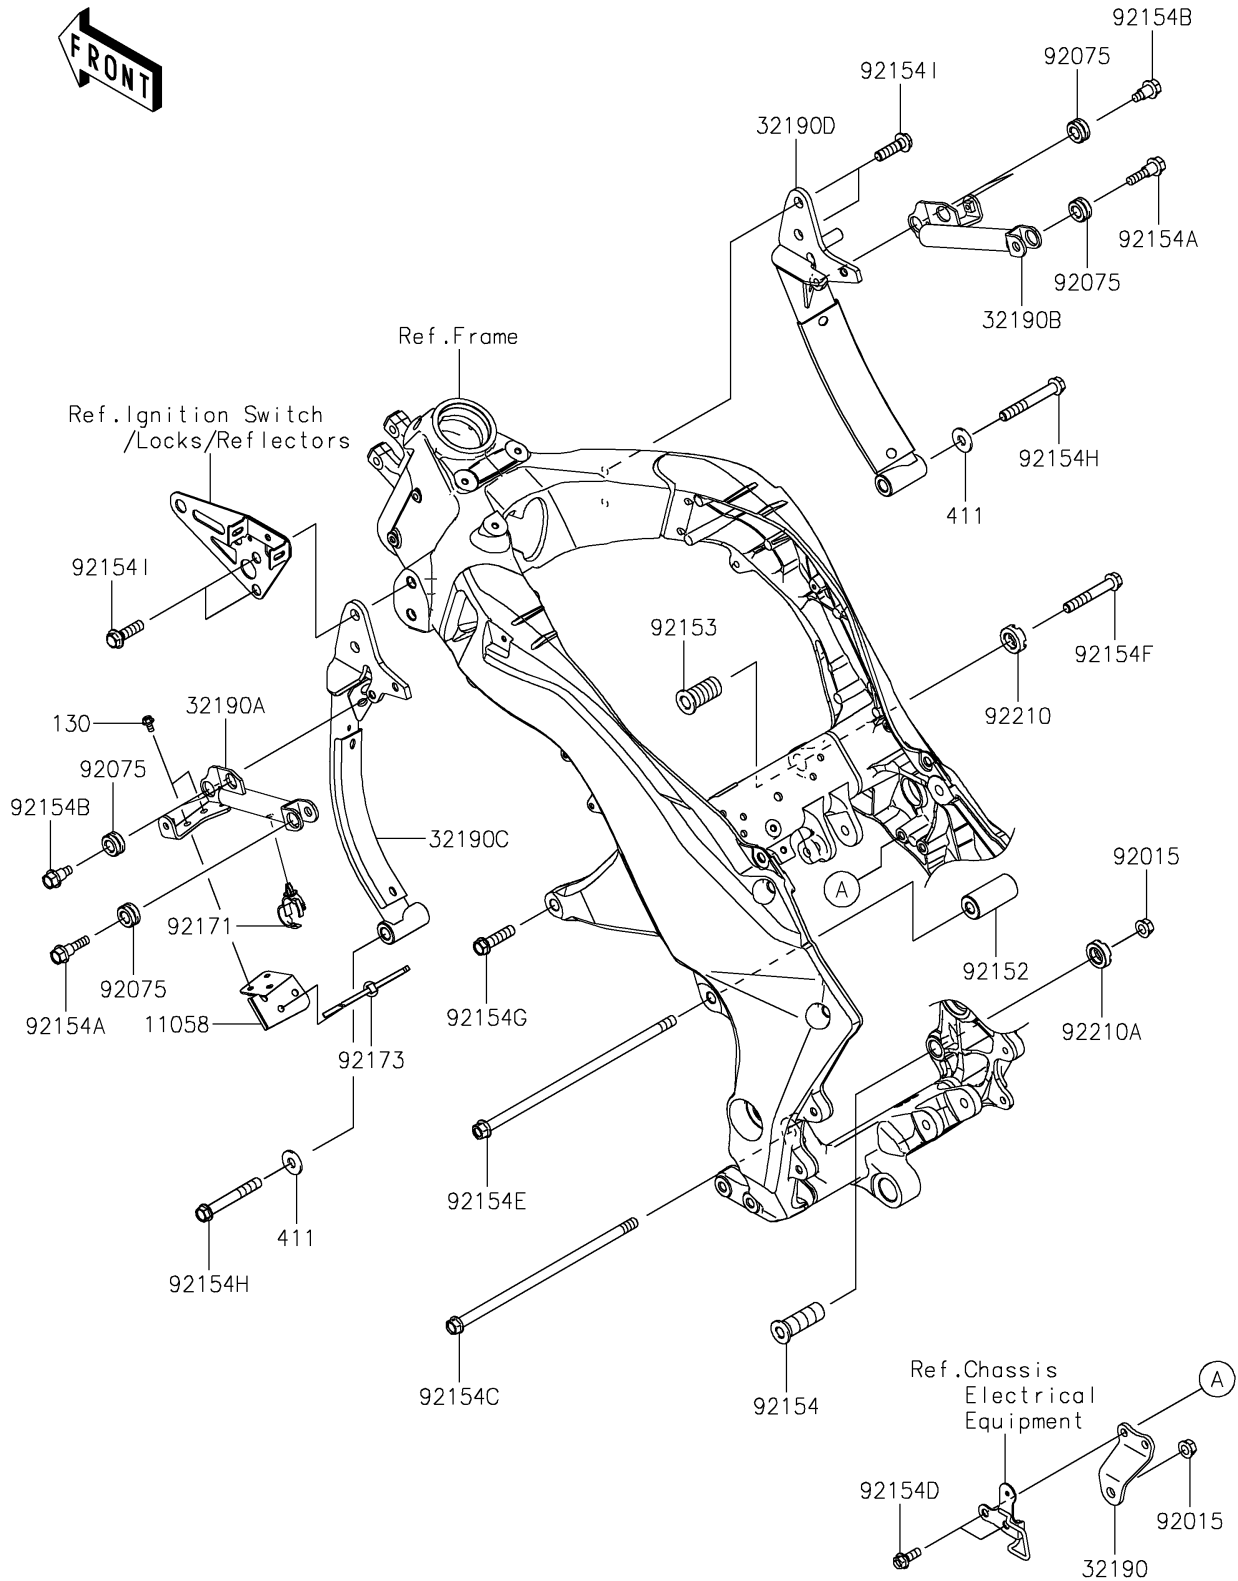

# 2025 Ninja 1100SX SE PARTS DIAGRAM

## Engine Mount

F2122

## 2025 Ninja 1100SX SE PARTS LIST

### Engine Mount

ITEM NAME	PART NUMBER	QUANTITY
BRACKET,HEAT SHIELD,LH (Ref # 11058)	11058-1374	1
BRACKET-ENGINE,CR CASE UPP,BLK (Ref # 32190)	32190-0458-18R	1
BRACKET-ENGINE,LH (Ref # 32190A)	32190-0582	1
BRACKET-ENGINE,RH (Ref # 32190B)	32190-0583	1
BRACKET-ENGINE,LH,F.S.BLACK (Ref # 32190C)	32190-0648-18R	1
BRACKET-ENGINE,RH,F.S.BLACK (Ref # 32190D)	32190-0649-18R	1
NUT,FLANGED,10MM (Ref # 92015)	92015-1180	2
DAMPER (Ref # 92075)	92075-1898	6
COLLAR,11X26X56.5 (Ref # 92152)	92152-0853	1
BOLT,SOCKET,20X43 (Ref # 92153)	92153-0488	1
BOLT,ENGINE MOUNT,18X53.5 (Ref # 92154)	92154-0267	1
BOLT,FLANGED,8X35 (Ref # 92154A)	92154-0742	2
BOLT,FLANGED,8X20 (Ref # 92154B)	92154-0749	4
BOLT,FLANGED,10X255 (Ref # 92154C)	92154-0827	1
BOLT,FLANGED,8X20 (Ref # 92154D)	92154-1852	2
BOLT,FLANGED,10X270 (Ref # 92154E)	92154-2309	1
BOLT,FLANGED,10X65 (Ref # 92154F)	92154-2310	1
BOLT,FLANGED,10X40 (Ref # 92154G)	92154-2311	1
BOLT,FLANGED,10X75 (Ref # 92154H)	92154-2312	2
BOLT,FLANGED,10X35 (Ref # 92154I)	92154-7111	4
CLAMP,20MM DIA. (Ref # 92171)	92171-0069	1
CLAMP (Ref # 92173)	92173-0742	1
NUT,20MM (Ref # 92210)	92210-0591	1
NUT,CASTLE,18MM (Ref # 92210A)	92210-1517	1
BOLT-FLANGED,5X10 (Ref # 130)	130BB0510	2
WASHER-PLAIN,10MM,BLACK (Ref # 411)	411AB1000	2