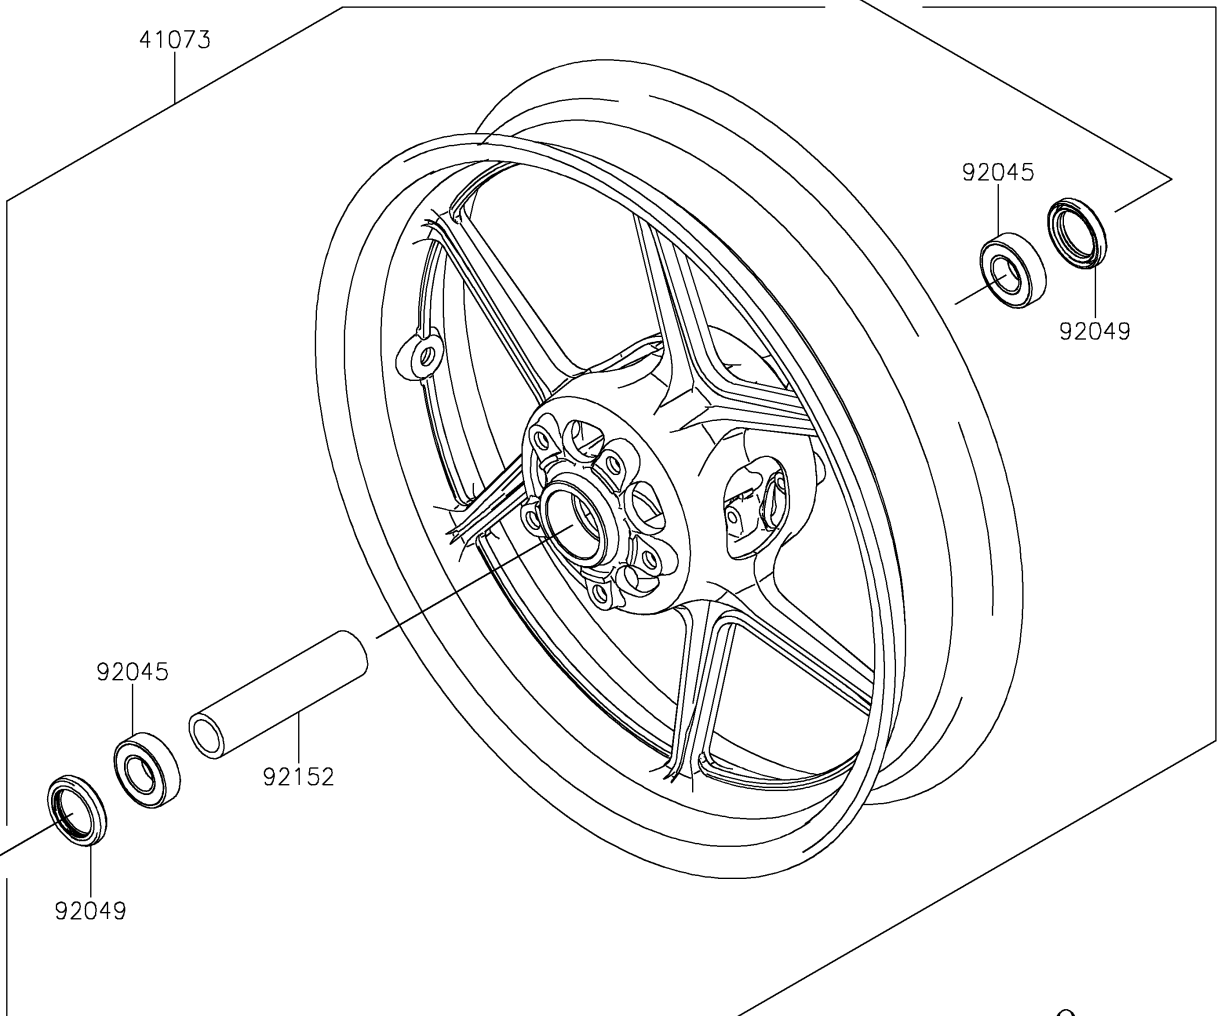

# 2025 NINJA® 1100SX SE ABS PARTS DIAGRAM

Front Wheel

F2230

(41073)

WOD

41068

92152A

41073

92045

92049

92045

92152

92049

92152A

Ref. Tires

### Front Wheel

ITEM NAME	PART NUMBER	QUANTITY
AXLE,FR,20X209 (Ref # 41068)	41068-0616	1
WHEEL-ASSY,FR,G.BLACK (Ref # 41073)	41073-0724-18F	1
BEARING-BALL,20X42X12 (Ref # 92045)	92045-0820	2
SEAL-OIL,BJN30427-C3 (Ref # 92049)	92049-1057	2
COLLAR,FR HUB,L=115 (Ref # 92152)	92152-0087	1
COLLAR,20X30X13 (Ref # 92152A)	92152-1739	2