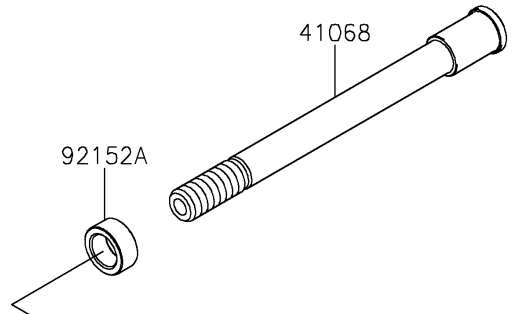

# 2025 NINJA® 1100SX SE ABS PARTS DIAGRAM

Front Wheel

F2230

(41073)

WOD

41068

92152A

41073

92045

92049

92045

92152

92049

92152A

Ref. Tires

### Front Wheel

ITEM NAME	PART NUMBER	QUANTITY
AXLE,FR,20X209 (Ref # 41068)	41068-0616	1
WHEEL-ASSY,FR,G.BLACK (Ref # 41073)	41073-0724-18F	1
BEARING-BALL,20X42X12 (Ref # 92045)	92045-0820	2
SEAL-OIL,BJN30427-C3 (Ref # 92049)	92049-1057	2
COLLAR,FR HUB,L=115 (Ref # 92152)	92152-0087	1
COLLAR,20X30X13 (Ref # 92152A)	92152-1739	2