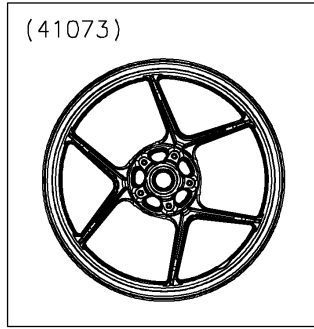

# 2025 NINJA® 1100SX SE ABS PARTS DIAGRAM

Front Wheel

F2230

(41073)

WOD

41068

92152A

41073

92045

92049

92045

92152

92049

92152A

Ref. Tires

### Front Wheel

ITEM NAME	PART NUMBER	QUANTITY
AXLE,FR,20X209 (Ref # 41068)	41068-0616	1
WHEEL-ASSY,FR,G.BLACK (Ref # 41073)	41073-0724-18F	1
BEARING-BALL,20X42X12 (Ref # 92045)	92045-0820	2
SEAL-OIL,BJN30427-C3 (Ref # 92049)	92049-1057	2
COLLAR,FR HUB,L=115 (Ref # 92152)	92152-0087	1
COLLAR,20X30X13 (Ref # 92152A)	92152-1739	2