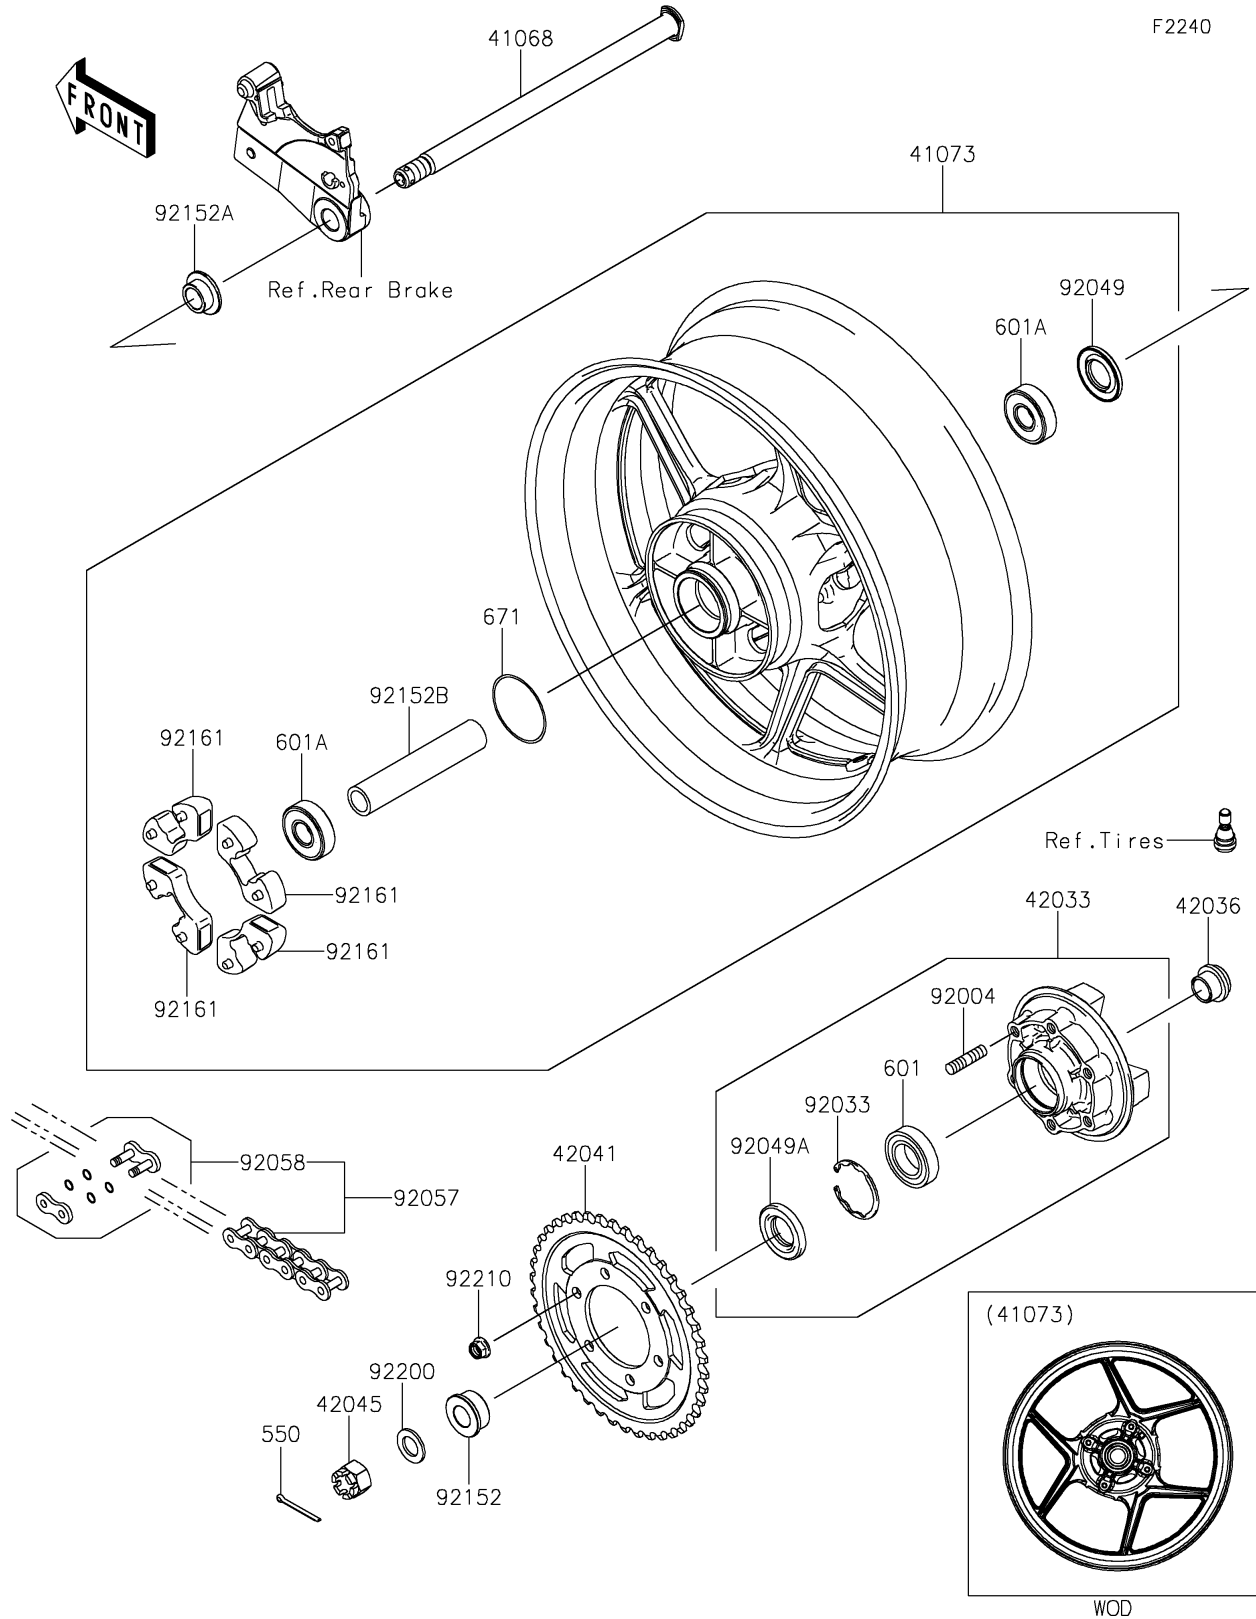

2025 Ninja 1100SX SE PARTS DIAGRAM

Rear Wheel/Chain

2025 Ninja 1100SX SE PARTS LIST

Rear Wheel/Chain

ITEM NAME	PART NUMBER	QUANTITY
AXLE,RR (Ref # 41068)	41068-0674	1
WHEEL-ASSY,RR,G.BLACK (Ref # 41073)	41073-0725-18F	1
COUPLING-ASSY,RR HUB (Ref # 42033)	42033-0028	1
SLEEVE,RR HUB,L=23 (Ref # 42036)	42036-1251	1
SPROCKET-HUB,42T (Ref # 42041)	42041-0196	1
NUT,CASTLE,18MM (Ref # 42045)	42045-018	1
STUD,10X19 (Ref # 92004)	92004-0028	6
RING-SNAP,52MM (Ref # 92033)	92033-1043	1
SEAL-OIL,27X52X5 (Ref # 92049)	92049-0723	1
SEAL-OIL (Ref # 92049A)	92049-1287	1
CHAIN,DRIVE,RK525KZX-112L (Ref # 92057)	92057-0936	1
JOINT-CHAIN (Ref # 92058)	92058-0093	1
COLLAR,RR AXLE,LH,L=18 (Ref # 92152)	92152-0118	1
COLLAR,RR AXLE,RH,20X28X14.5 (Ref # 92152A)	92152-0876	1
COLLAR,RR HUB,20.2X28X144.5 (Ref # 92152B)	92152-0892	1
DAMPER,SHOCK,RR HUB (Ref # 92161)	92161-0342	4
WASHER,19X32X2.6 (Ref # 92200)	92200-1489	1
NUT,LOCK,FLANGED,10MM (Ref # 92210)	92210-0276	6
PIN-COTTER,4.0X40 (Ref # 550)	550AA4040	1
BEARING-BALL (Ref # 601)	601B6205UU	1
BEARING-BALL,#6304UUC3 (Ref # 601A)	601B6304UU	2
O RING,60MM (Ref # 671)	671B2560	1