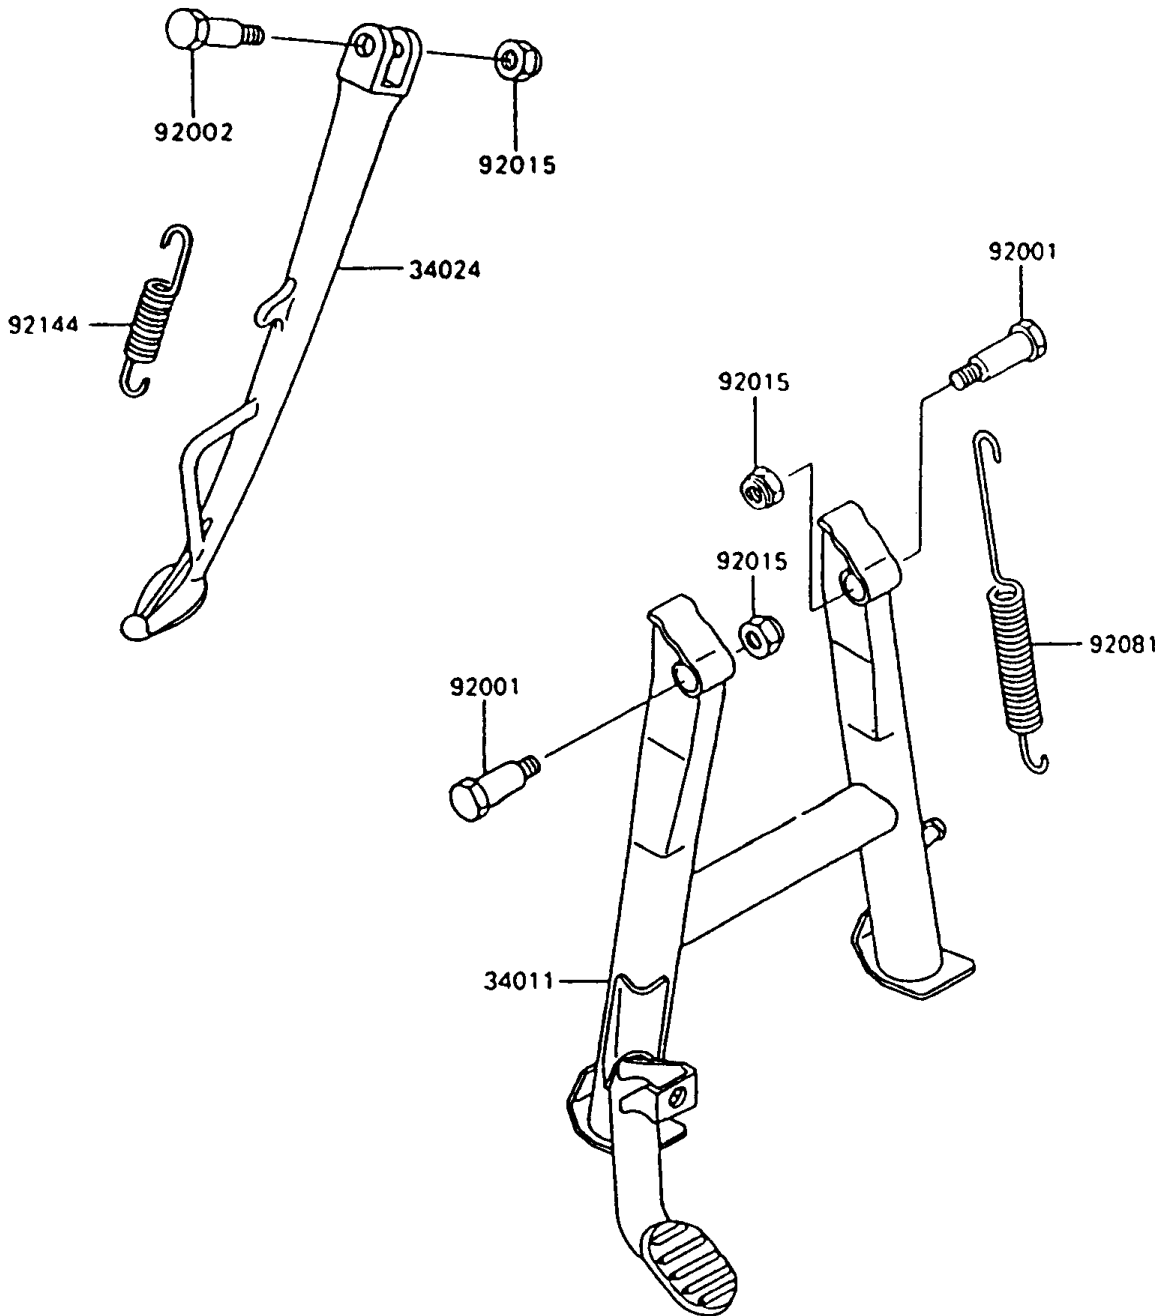

1997 Ninja® 600R PARTS DIAGRAM

Stand(s)

F2190-0181

1997 Ninja® 600R PARTS LIST

Stand(s)

ITEM NAME	PART NUMBER	QUANTITY
STAND-CENTER (Ref # 34011)	34011-1136	1
STAND-SIDE (Ref # 34024)	34024-1228	1
BOLT,CENTER STAND (Ref # 92001)	92001-1214	2
BOLT,SIDE STAND (Ref # 92002)	92002-1813	1
NUT,LOCK,10MM,BLACK (Ref # 92015)	92015-1188	3
SPRING,CENTER STAND (Ref # 92081)	92081-1834	1
SPRING,SIDE STAND (Ref # 92144)	92144-1127	1