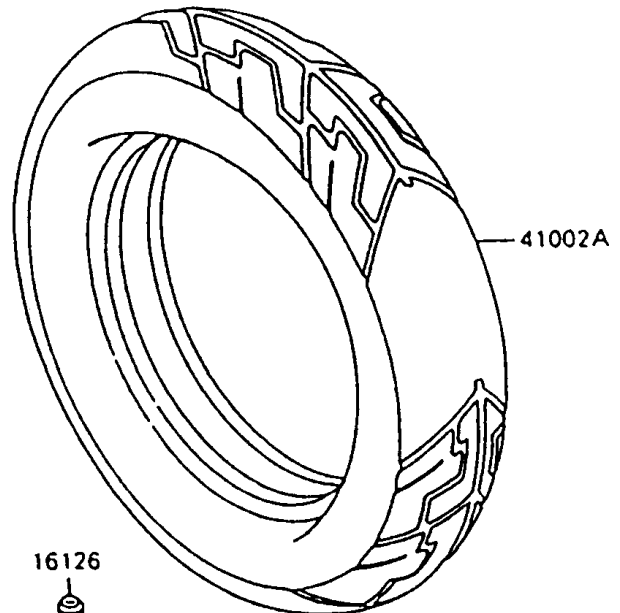

# 1997 Ninja® 600R PARTS DIAGRAM

Tires

F2210-0131

## 1997 Ninja® 600R PARTS LIST

### Tires

ITEM NAME	PART NUMBER	QUANTITY
VALVE,TIRE (Ref # 16126)	16126-1140	2
TIRE,FR,110/80V16-V240,K205F(D (Ref # 41002)	41002-1662	1
TIRE,RR,130/90V16-V240,K205(D) (Ref # 41002A)	41002-1663	1
BALANCER-WHEEL,10G,SILVER (Ref # 41075)	41075-1014	AR
BALANCER-WHEEL,20G,SILVER (Ref # 41075A)	41075-1015	AR
BALANCER-WHEEL,30G,SILVER (Ref # 41075B)	41075-1016	AR