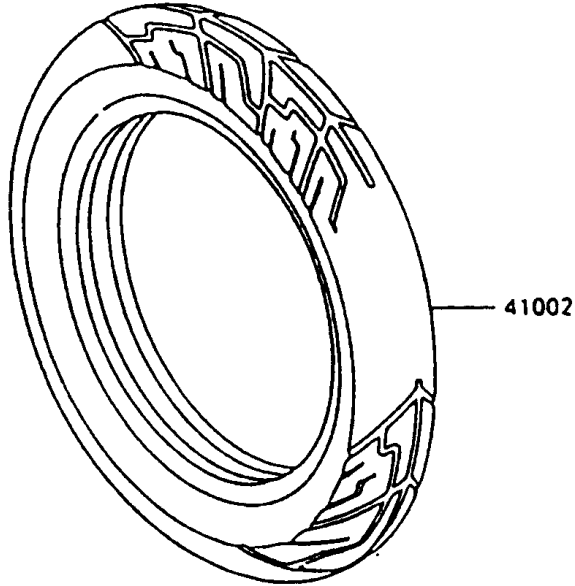

1997 Ninja® 600R PARTS DIAGRAM

Tires

F2210-0131

1997 Ninja® 600R PARTS LIST

Tires

ITEM NAME	PART NUMBER	QUANTITY
VALVE,TIRE (Ref # 16126)	16126-1140	2
TIRE,FR,110/80V16-V240,K205F(D (Ref # 41002)	41002-1662	1
TIRE,RR,130/90V16-V240,K205(D) (Ref # 41002A)	41002-1663	1
BALANCER-WHEEL,10G,SILVER (Ref # 41075)	41075-1014	AR
BALANCER-WHEEL,20G,SILVER (Ref # 41075A)	41075-1015	AR
BALANCER-WHEEL,30G,SILVER (Ref # 41075B)	41075-1016	AR