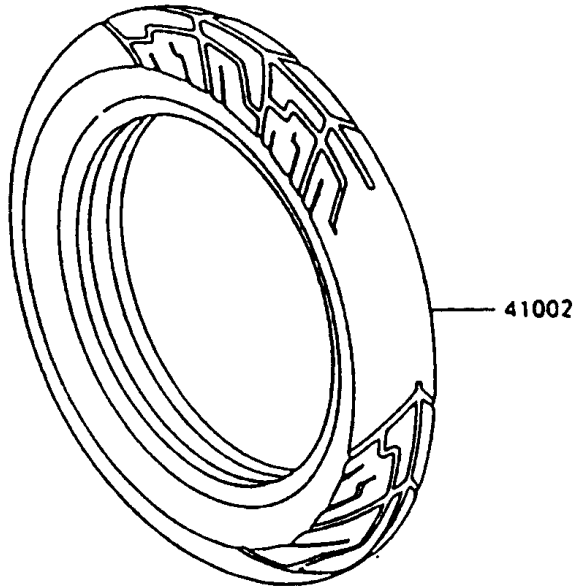

# 1997 Ninja® 600R PARTS DIAGRAM

Tires

F2210-0131

## 1997 Ninja® 600R PARTS LIST

### Tires

ITEM NAME	PART NUMBER	QUANTITY
VALVE,TIRE (Ref # 16126)	16126-1140	2
TIRE,FR,110/80V16-V240,K205F(D (Ref # 41002)	41002-1662	1
TIRE,RR,130/90V16-V240,K205(D) (Ref # 41002A)	41002-1663	1
BALANCER-WHEEL,10G,SILVER (Ref # 41075)	41075-1014	AR
BALANCER-WHEEL,20G,SILVER (Ref # 41075A)	41075-1015	AR
BALANCER-WHEEL,30G,SILVER (Ref # 41075B)	41075-1016	AR