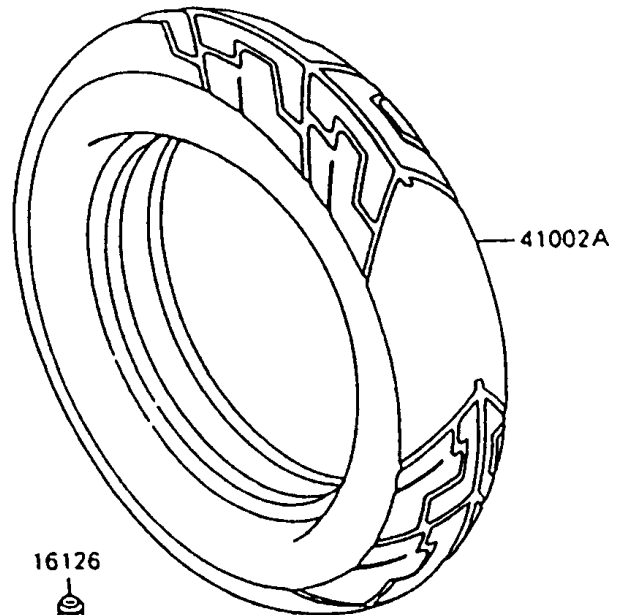

1997 Ninja® 600R PARTS DIAGRAM

Tires

F2210-0131

1997 Ninja® 600R PARTS LIST

Tires

ITEM NAME	PART NUMBER	QUANTITY
VALVE,TIRE (Ref # 16126)	16126-1140	2
TIRE,FR,110/80V16-V240,K205F(D (Ref # 41002)	41002-1662	1
TIRE,RR,130/90V16-V240,K205(D) (Ref # 41002A)	41002-1663	1
BALANCER-WHEEL,10G,SILVER (Ref # 41075)	41075-1014	AR
BALANCER-WHEEL,20G,SILVER (Ref # 41075A)	41075-1015	AR
BALANCER-WHEEL,30G,SILVER (Ref # 41075B)	41075-1016	AR