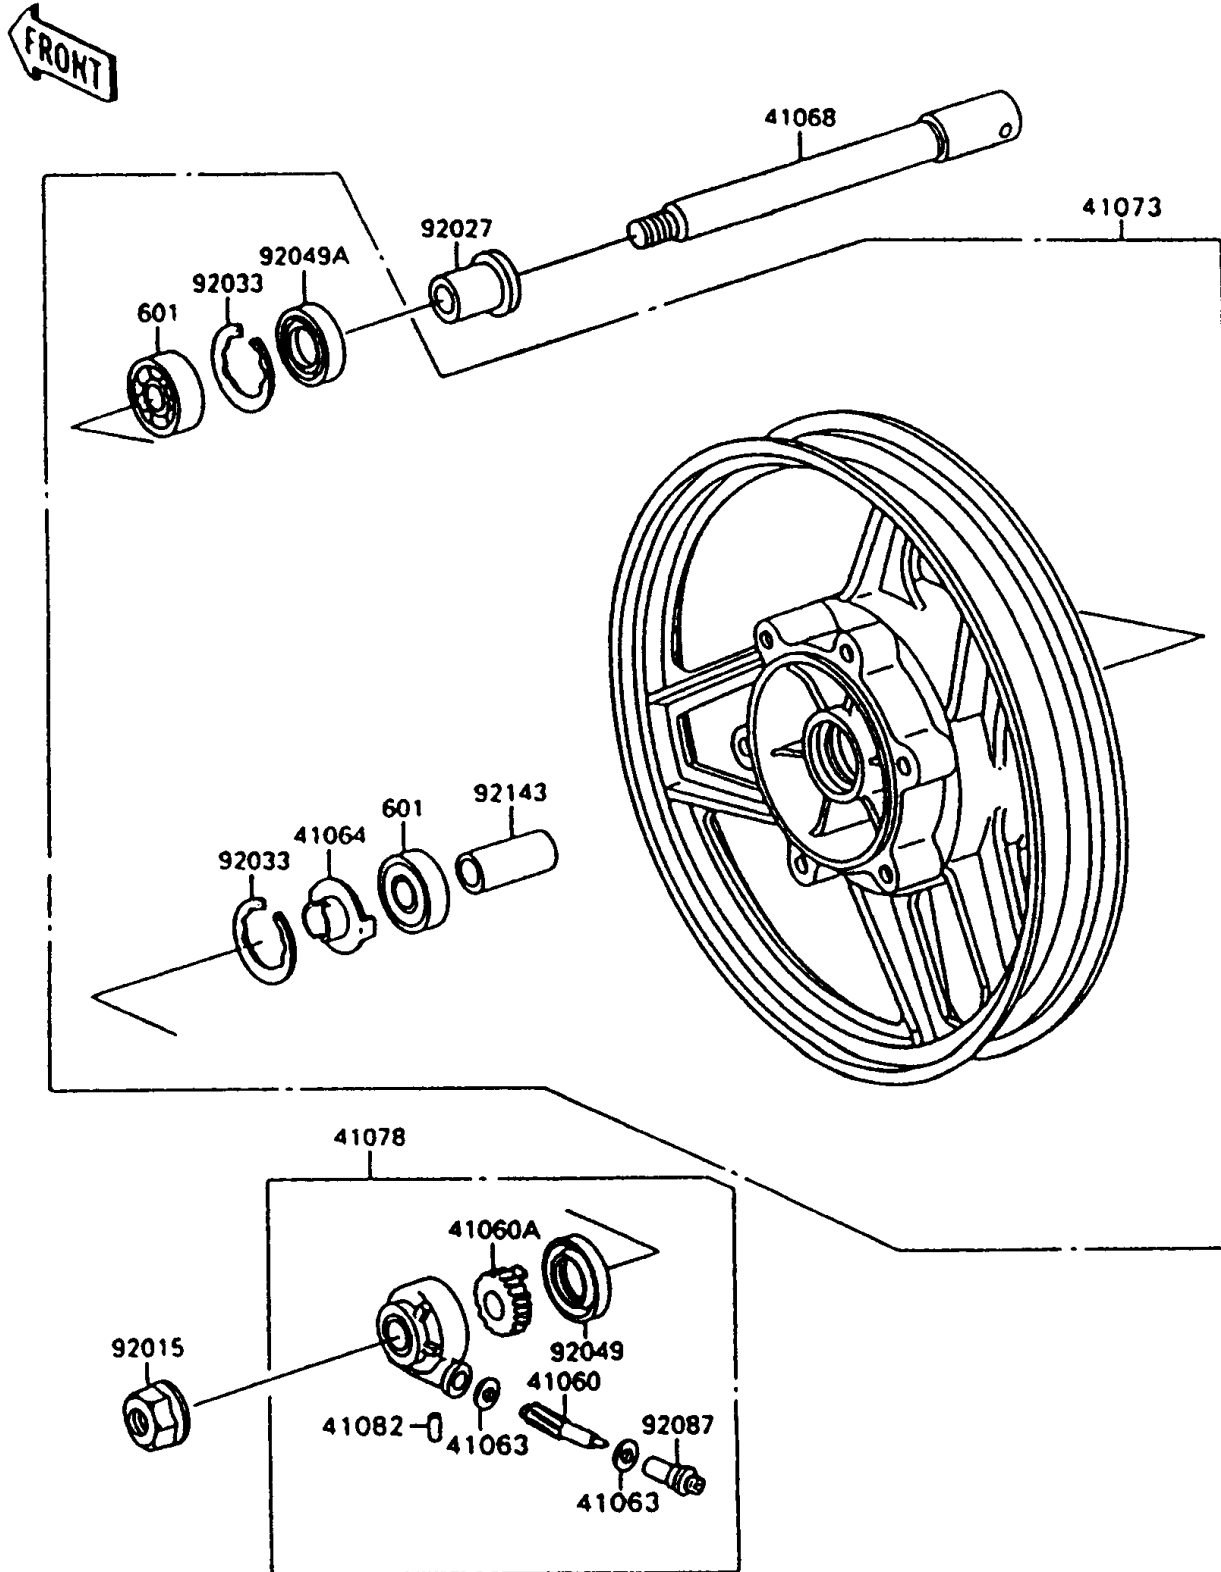

1997 Ninja® 600R PARTS DIAGRAM

Front Wheel

F2230-0155

1997 Ninja® 600R PARTS LIST

Front Wheel

ITEM NAME	PART NUMBER	QUANTITY
GEAR-METER SCREW,9T (Ref # 41060)	41060-1106	1
GEAR-METER SCREW,23T (Ref # 41060A)	41060-1107	1
WASHER,5.1X9X0.4 (Ref # 41063)	41063-001	2
RECEIVER-SPEEDOMETER (Ref # 41064)	41064-1006	1
AXLE,FR (Ref # 41068)	41068-1240	1
WHEEL-ASSY,FR,BLUE VIOLET (Ref # 41073)	41073-1575-5G	1
CASE-ASSY-METER GEAR (Ref # 41078)	41078-1062	1
PIN,SPRING (Ref # 41082)	41082-001	1
NUT,14MM (Ref # 92015)	92015-1407	1
COLLAR,L=30 (Ref # 92027)	92027-1225	1
RING-SNAP,42MM (Ref # 92033)	92033-1041	2
SEAL-OIL,BJN30427-C3 (Ref # 92049)	92049-1057	1
SEAL-OIL,BJN22425 (Ref # 92049A)	92049-1058	1
BUSHING-METER GEAR (Ref # 92087)	92087-1002	1
COLLAR,15.2X22X61 (Ref # 92143)	92143-1079	1
BEARING-BALL,#6302UG (Ref # 601)	601B6302UG	2