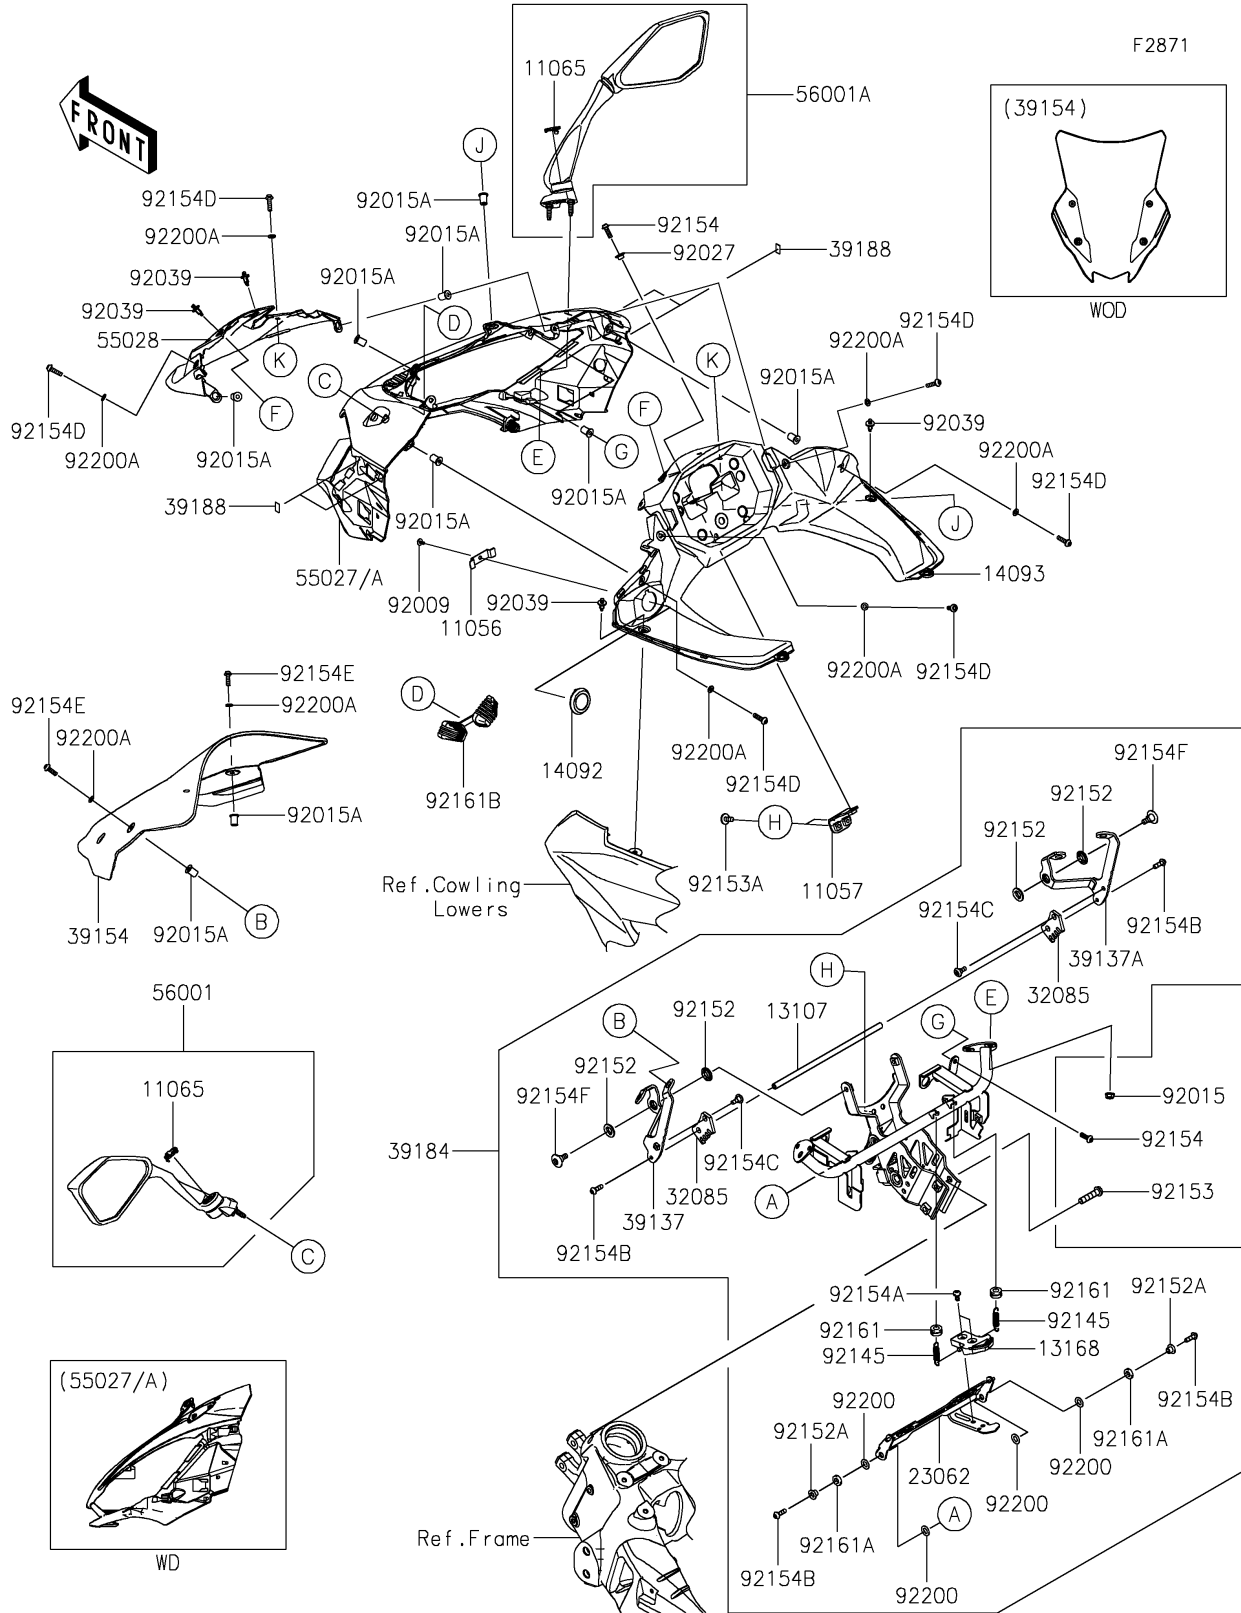

2025 NINJA® 1100SX SE ABS PARTS DIAGRAM

Cowling

2025 NINJA® 1100SX SE ABS PARTS LIST

Cowling

ITEM NAME	PART NUMBER	QUANTITY
BRACKET (Ref # 11056)	11056-0373	1
BRACKET,METER COVER (Ref # 11057)	11057-0403	1
CAP,MIRROR (Ref # 11065)	11065-0945	2
SHAFT (Ref # 13107)	13107-0241	1
LEVER,ADJUST (Ref # 13168)	13168-0211	1
COVER,DC SOCKET (Ref # 14092)	14092-0214	1
COVER,METER (Ref # 14093)	14093-1097	1
BRACKET-COMP (Ref # 23062)	23062-0136	1
STOPPER (Ref # 32085)	32085-0865	2
STAY-COMP,LH (Ref # 39137)	39137-0670	1
STAY-COMP,RH (Ref # 39137A)	39137-0671	1
WINDSHIELD (Ref # 39154)	39154-0434	1
BRACKET-ASSY,WINDSHIELD (Ref # 39184)	39184-0749	1
TAPE (Ref # 39188)	39188-0022	4
COWLING,UPP,M.D.BLACK (Ref # 55027)	55027-5407-17K	1
COWLING,UPP,M.M.G.GRAY (Ref # 55027A)	55027-5408-68P	1
COWLING,FR (Ref # 55028)	55028-0621	1
MIRROR-ASSY,LH (Ref # 56001)	56001-0259	1
MIRROR-ASSY,RH (Ref # 56001A)	56001-0260	1
SCREW,TAPPING,4X8 (Ref # 92009)	92009-1155	1
NUT,FLANGED,6MM,BLACK (Ref # 92015)	92015-1233	4
NUT,WELL,5MM (Ref # 92015A)	92015-1757	12
COLLAR (Ref # 92027)	92027-1880	1
RIVET (Ref # 92039)	92039-0068	4
SPRING (Ref # 92145)	92145-0805	2
COLLAR,10X20X3.75 (Ref # 92152)	92152-0913	4
COLLAR,5.6X8X7.8 (Ref # 92152A)	92152-1506	2
BOLT,SOCKET,8X35 (Ref # 92153)	92153-0419	2
BOLT,SOCKET,6X14 (Ref # 92153A)	92153-1021	2

2025 NINJA® 1100SX SE ABS PARTS LIST

Cowling

ITEM NAME	PART NUMBER	QUANTITY
BOLT,SOCKET,5X16 (Ref # 92154)	92154-0209	3
BOLT,SOCKET,5X10 (Ref # 92154A)	92154-0211	2
BOLT,SOCKET,5X16 (Ref # 92154B)	92154-0287	4
BOLT,SOCKET,5X14 (Ref # 92154C)	92154-0427	2
BOLT,SOCKET,5X20 (Ref # 92154D)	92154-0919	6
BOLT,SOCKET,5X18 (Ref # 92154E)	92154-1945	4
BOLT,SOCKET,6X18 (Ref # 92154F)	92154-2316	2
DAMPER (Ref # 92161)	92161-0056	2
DAMPER,8.2X15X3 (Ref # 92161A)	92161-0998	2
DAMPER (Ref # 92161B)	92161-1886	1
WASHER,8.2X15X1 (Ref # 92200)	92200-0742	4
WASHER,5.2X10X1.0 (Ref # 92200A)	92200-1820	10