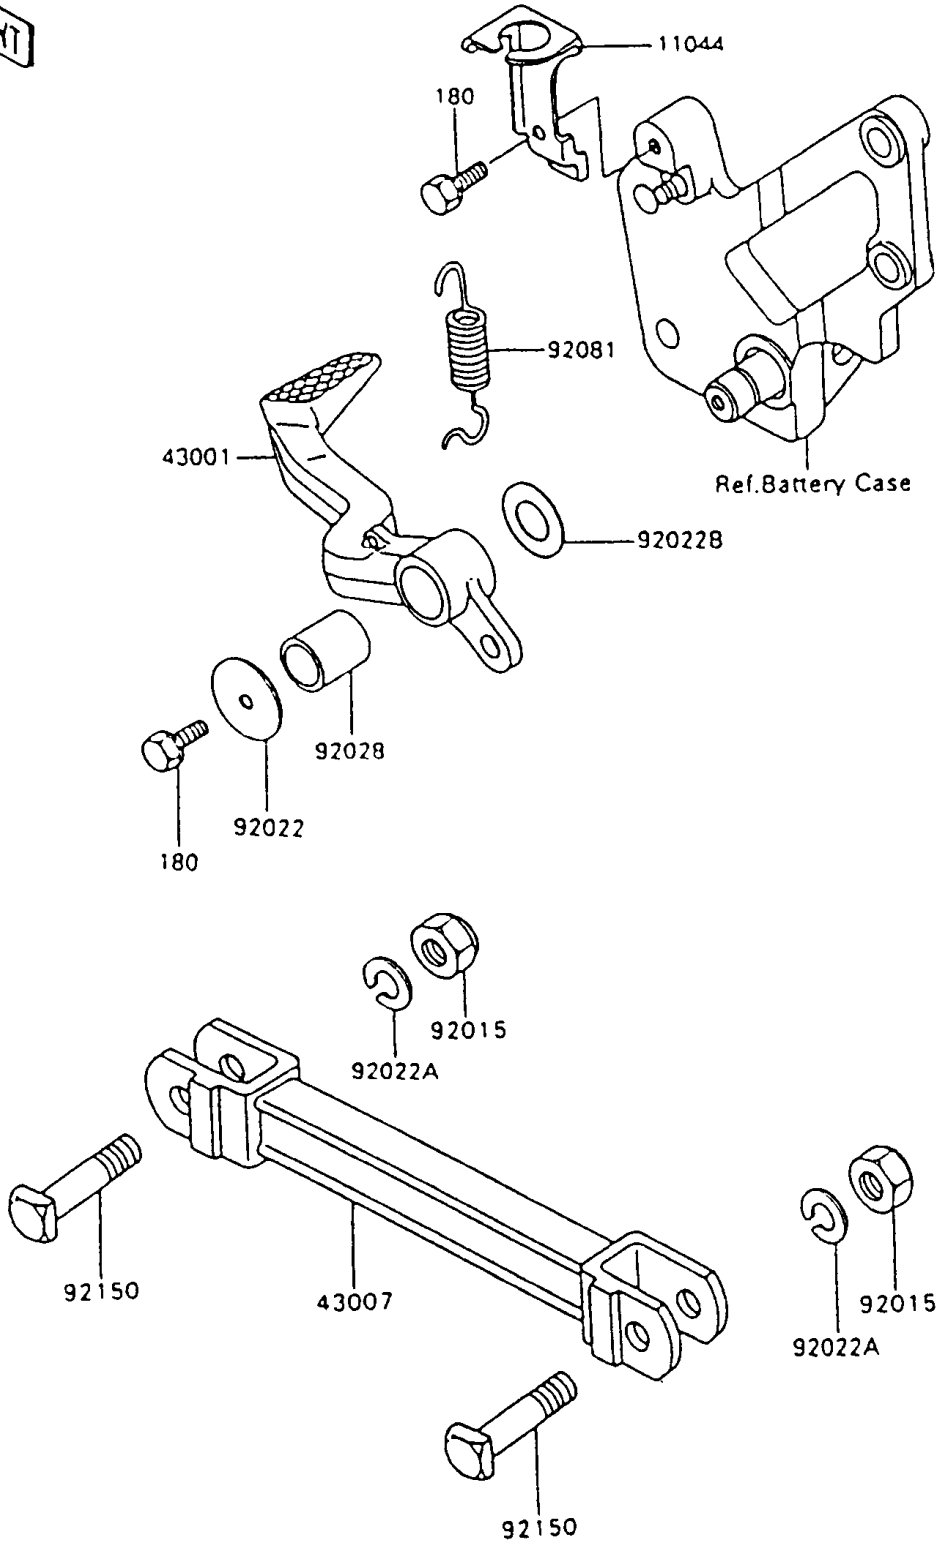

1997 Ninja® 600R PARTS DIAGRAM

Brake Pedal/Torque Link

F2260-0155

1997 Ninja® 600R PARTS LIST

Brake Pedal/Torque Link

ITEM NAME	PART NUMBER	QUANTITY
BRACKET,RR BRAKE SWITCH (Ref # 11044)	11044-1107	1
LEVER-BRAKE,PEDAL (Ref # 43001)	43001-1224	1
ROD-TORQUE (Ref # 43007)	43007-1171	1
NUT,LOCK,10MM (Ref # 92015)	92015-1962	2
WASHER,7X28X1.6 (Ref # 92022)	92022-1282	1
WASHER,SPRING,10MM (Ref # 92022A)	92022-1540	2
WASHER,15.3X24X1 (Ref # 92022B)	92022-326	1
BUSHING,BRAKE PEDAL (Ref # 92028)	92028-1282	1
SPRING,BRAKE PEDAL (Ref # 92081)	92081-1833	1
BOLT,10X37 (Ref # 92150)	92150-1901	2
BOLT-UPSET-WS (Ref # 180)	180H0614	2