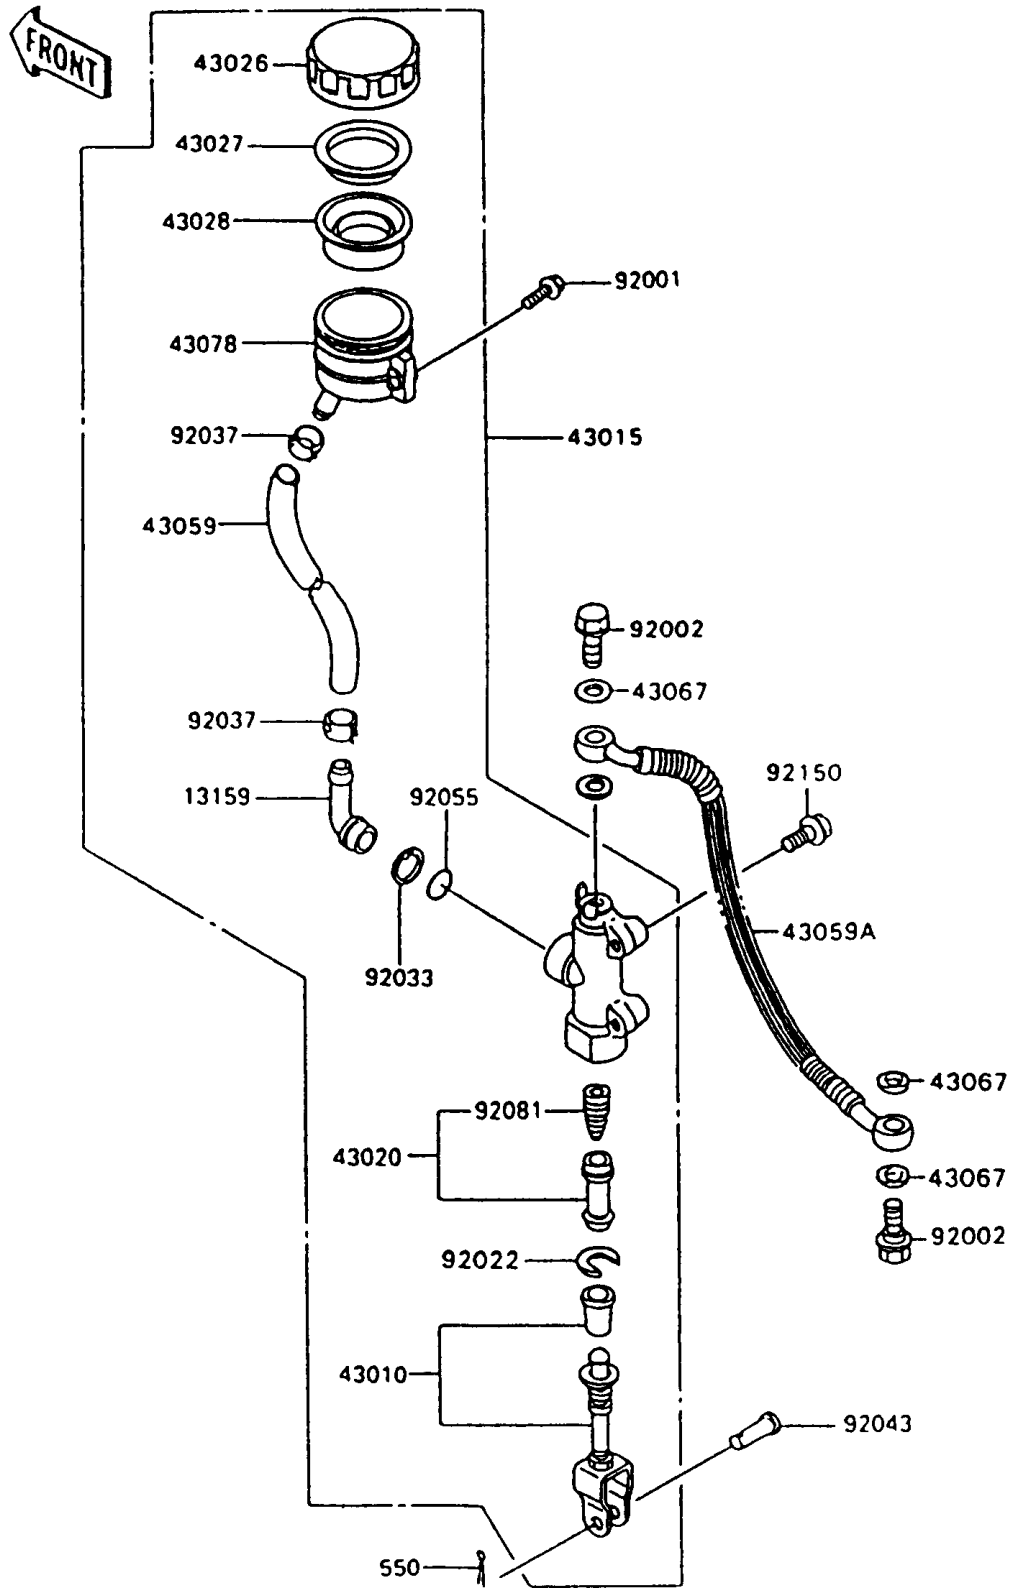

1997 Ninja® 600R PARTS DIAGRAM

Rear Master Cylinder

F2293-0077

1997 Ninja® 600R PARTS LIST

Rear Master Cylinder

ITEM NAME	PART NUMBER	QUANTITY
CONNECTOR,RR MASTER CYLINDER (Ref # 13159)	13159-1052	1
ROD-ASSY-BRAKE (Ref # 43010)	43010-1055	1
CYLINDER-ASSY-MASTER,RR (Ref # 43015)	43015-1503	1
PISTON-COMP-BRAKE (Ref # 43020)	43020-1057	1
CAP-BRAKE (Ref # 43026)	43026-1051	1
PLATE-DIAPHRAGM (Ref # 43027)	43027-1051	1
DIAPHRAGM,MASTER CYLINDER (Ref # 43028)	43028-1057	1
HOSE-BRAKE,RR MASTER CYLINDER (Ref # 43059)	43059-1404	1
HOSE-BRAKE,RR (Ref # 43059A)	43059-1837	1
WASHER,10.5X15X1.5 (Ref # 43067)	43067-001	4
RESERVOIR,RR MASTER CYLINDER (Ref # 43078)	43078-1082	1
BOLT,W/P,6X16 (Ref # 92001)	92001-1860	1
BOLT,OIL,L=23 (Ref # 92002)	92002-1888	2
WASHER,CIRCRIP (Ref # 92022)	92022-1601	1
RING-SNAP,20.5MM (Ref # 92033)	92033-1186	1
CLAMP,BRAKE HOSE (Ref # 92037)	92037-1547	2
PIN,8X16 (Ref # 92043)	92043-1013	1
RING-O,MASTER CYLINDER (Ref # 92055)	92055-1251	1
SPRING,MASTER CYLINDER (Ref # 92081)	92081-1737	1
BOLT,SOCKET,8X30 (Ref # 92150)	92150-1843	2
PIN-COTTER,2.0X15 (Ref # 550)	550D2015	1