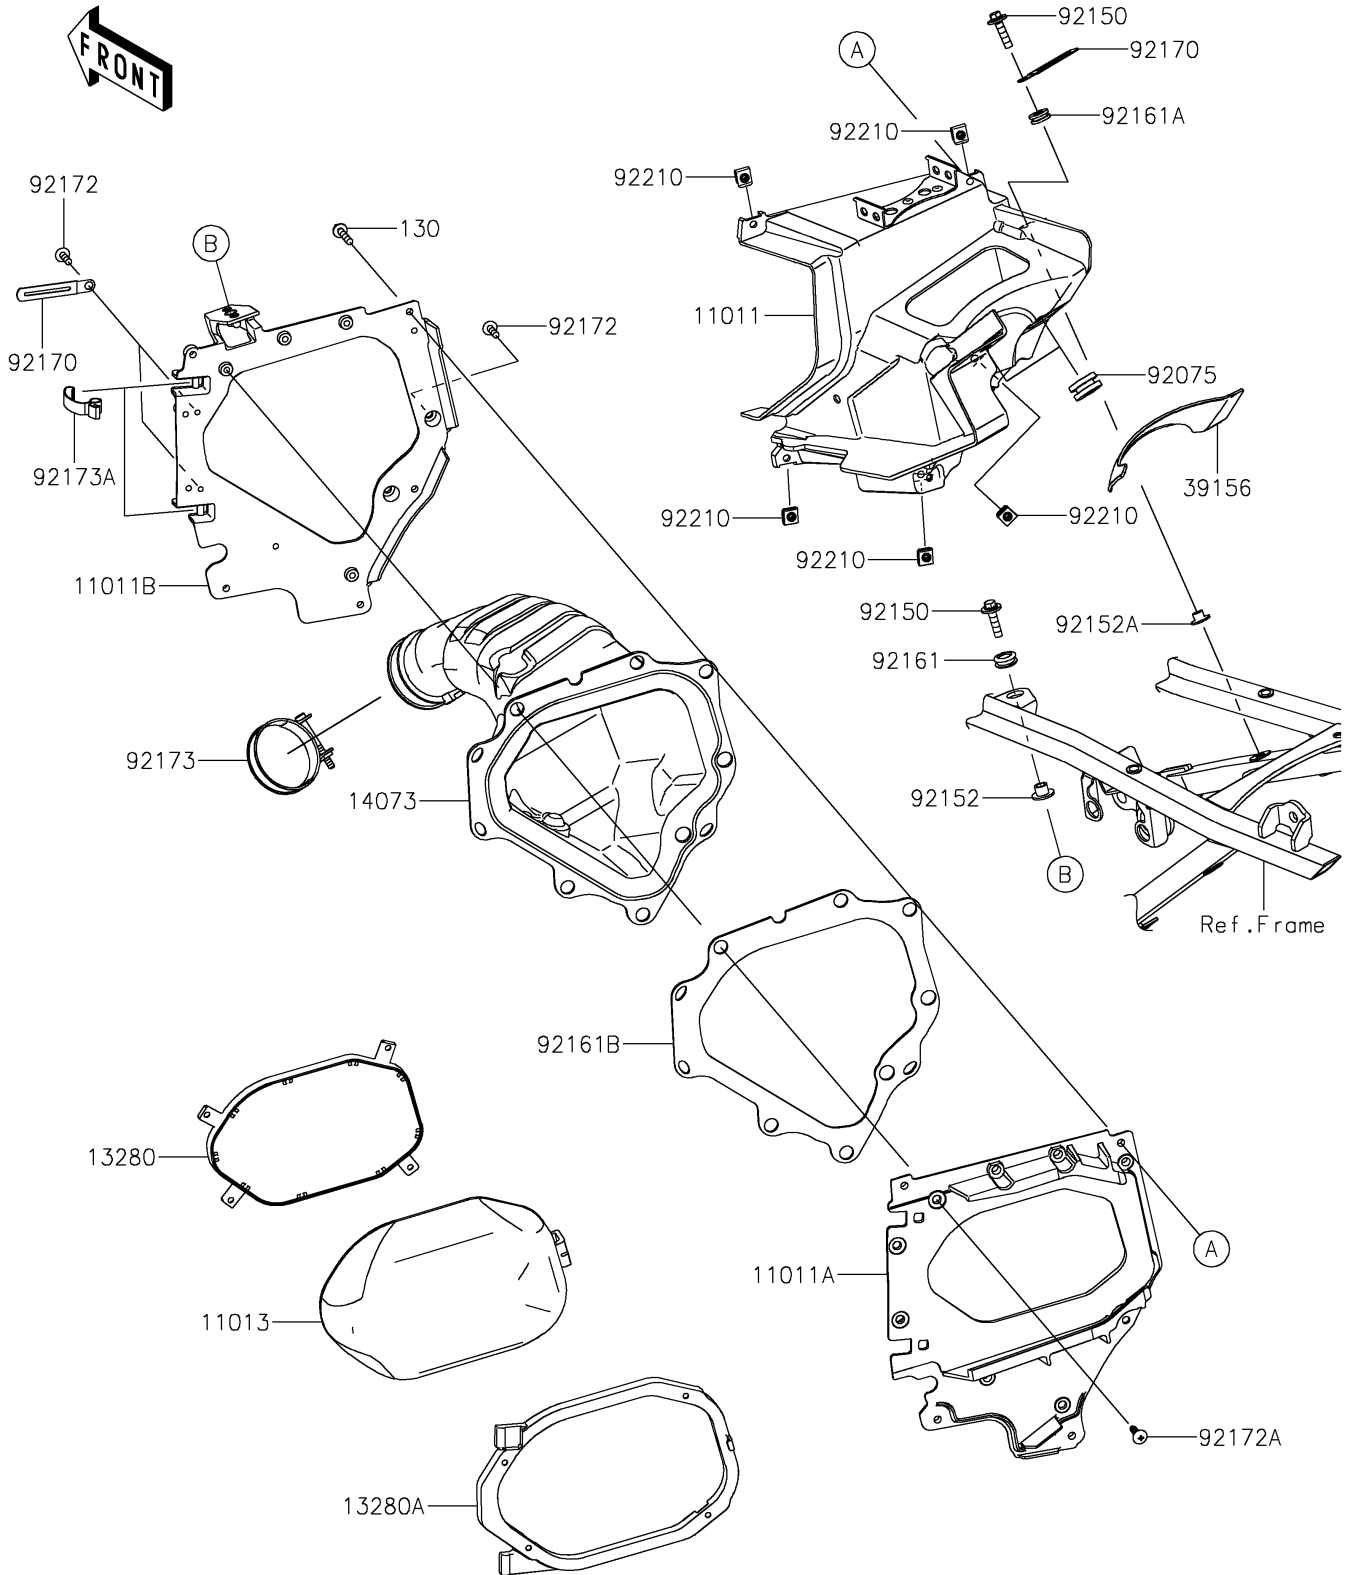

# 2025 KX™ 450SR PARTS DIAGRAM

Air Cleaner

E1130

## 2025 KX™ 450SR PARTS LIST

### Air Cleaner

ITEM NAME	PART NUMBER	QUANTITY
CASE-AIR FILTER,L.GREEN (Ref # 11011)	11011-0997-290	1
CASE-AIR FILTER,RR,EBONY (Ref # 11011A)	11011-0998-6C	1
CASE-AIR FILTER,FR,EBONY (Ref # 11011B)	11011-0999-6C	1
ELEMENT-AIR FILTER (Ref # 11013)	11013-0843	1
HOLDER,ELEMENT (Ref # 13280)	13280-1377	1
HOLDER,ELEMENT (Ref # 13280A)	13280-1378	1
DUCT (Ref # 14073)	14073-1923	1
PAD (Ref # 39156)	39156-2906	1
DAMPER,10X24X12 (Ref # 92075)	92075-1690	2
BOLT,6X25 (Ref # 92150)	92150-1829	2
COLLAR (Ref # 92152)	92152-1449	1
COLLAR,6.3X8.3X16 (Ref # 92152A)	92152-1602	1
DAMPER (Ref # 92161)	92161-0266	1
DAMPER,8.3X16X6.4 (Ref # 92161A)	92161-1848	1
DAMPER (Ref # 92161B)	92161-2508	1
CLAMP (Ref # 92170)	92170-1514	3
SCREW,TAPPING,5X16 (Ref # 92172)	92172-0175	4
SCREW,TAPPING,5X20 (Ref # 92172A)	92172-0382	8
CLAMP,59.5MM (Ref # 92173)	92173-2634	1
CLAMP (Ref # 92173A)	92173-2655	2
NUT (Ref # 92210)	92210-0571	5
BOLT-FLANGED,5X25 (Ref # 130)	130BA0525	5