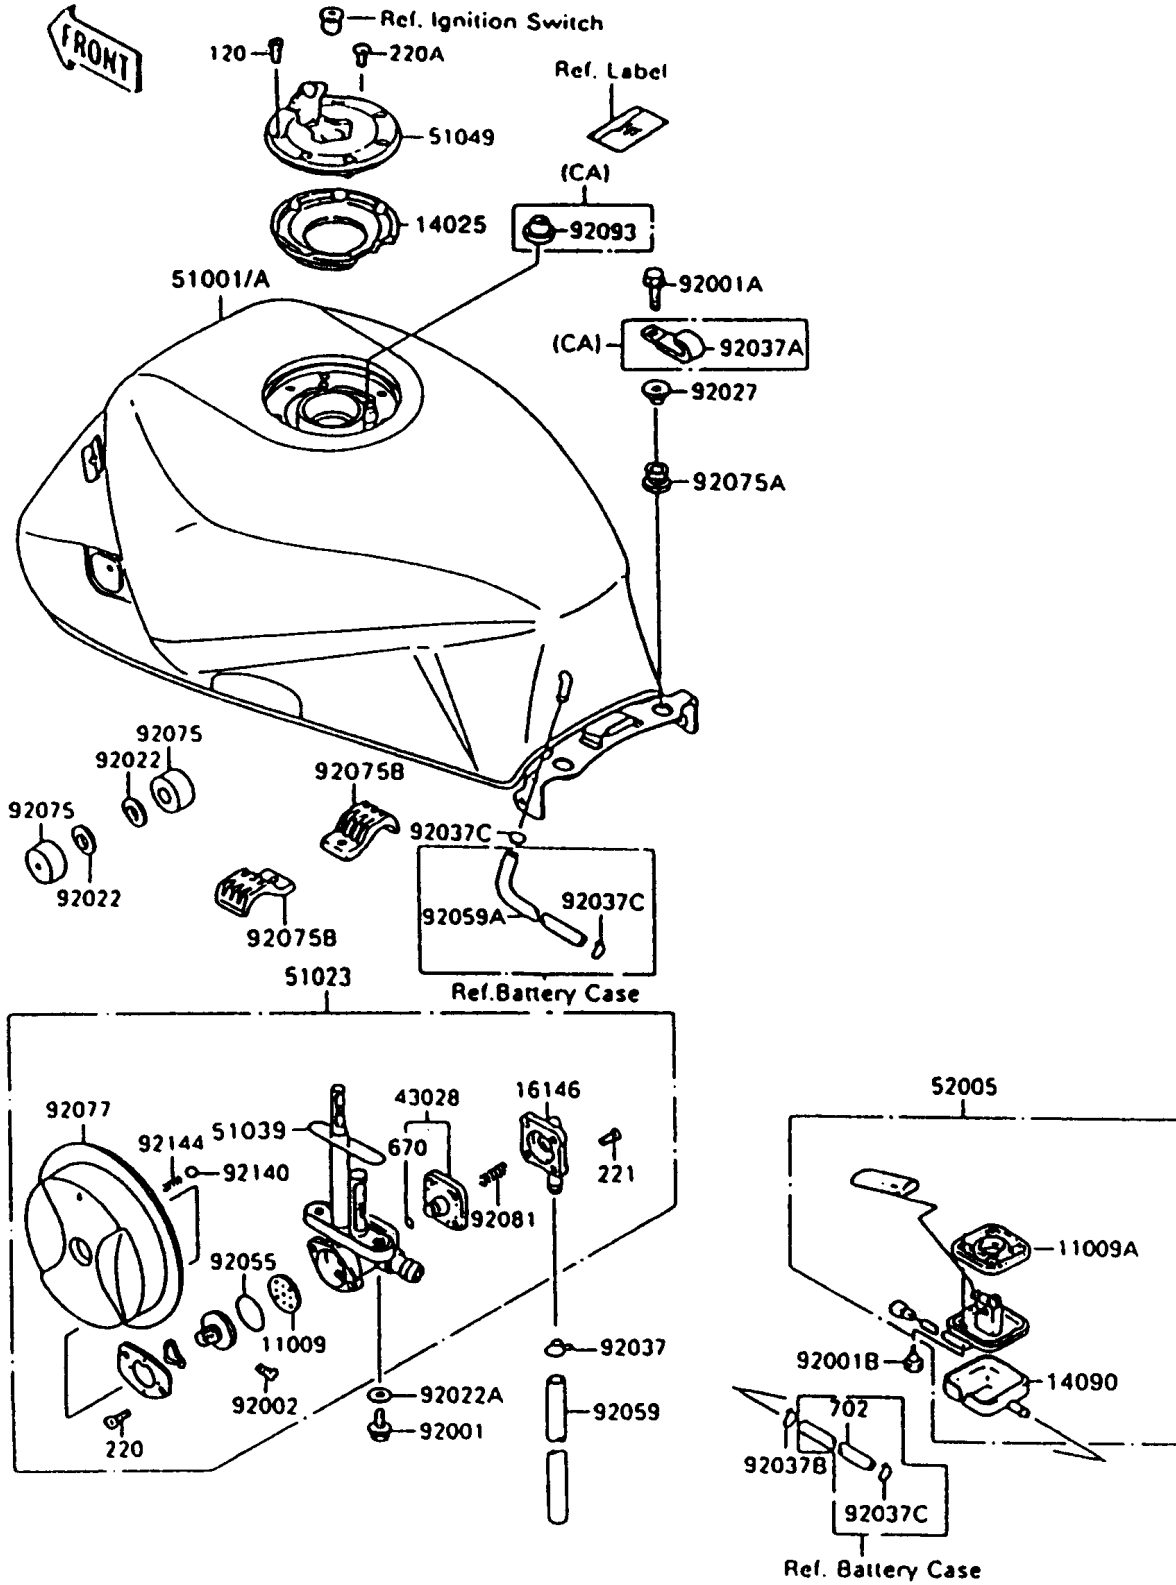

# 1997 Ninja® 600R PARTS DIAGRAM

Fuel Tank

F2410

# 1997 Ninja® 600R PARTS LIST

## Fuel Tank

ITEM NAME	PART NUMBER	QUANTITY
GASKET,TAP VALVE (Ref # 11009)	11009-1188	1
GASKET,FUEL GAUGE (Ref # 11009A)	11009-1656	1
COVER,TANK CAP (Ref # 14025)	14025-1913	1
COVER,FUEL GAUGE (Ref # 14090)	14090-1624	1
COVER-ASSY,TAP DIAPHRAGM (Ref # 16146)	16146-1061	1
DIAPHRAGM (Ref # 43028)	43028-1033	1
TANK-COMP-FUEL,F.RED (Ref # 51001)	51001-1402-B1	1
TANK-COMP-FUEL,F.RED (Ref # 51001A)	51001-1403-B1	1
TAP-ASSY,FUEL,BLACK (Ref # 51023)	51023-1158-BK	1
RING,TAP FLANGED (Ref # 51039)	51039-003	1
CAP-TANK,FUEL (Ref # 51049)	51049-1079	1
GAUGE,FUEL (Ref # 52005)	52005-1089	1
BOLT,6X20 (Ref # 92001)	92001-1091	2
BOLT,FLANGED,6X22 (Ref # 92001A)	92001-1352	2
BOLT,FUEL GAUGE (Ref # 92001B)	92001-1705	4
BOLT,SCREW,4X12 (Ref # 92002)	92002-1996	1
WASHER,10.5X26X2.3 (Ref # 92022)	92022-044	2
WASHER,6.2X11X1.5 (Ref # 92022A)	92022-183	2
COLLAR,L=13.1 (Ref # 92027)	92027-251	2
CLAMP,TUBE (Ref # 92037)	92037-010	1
CLAMP,WIRING HARNESS (Ref # 92037A)	92037-1069	1
CLAMP,TUBE (Ref # 92037B)	92037-147	1
CLAMP (Ref # 92037C)	92037-1712	3
RING-O,TAP LEVER (Ref # 92055)	92055-1085	1
TUBE,5X9X470 (Ref # 92059)	92059-1890	1
TUBE,6X10X200 (Ref # 92059A)	92059-3011	1
DAMPER,FUEL TANK (Ref # 92075)	92075-125	2
DAMPER (Ref # 92075A)	92075-1690	2
DAMPER,FUEL TANK,CNT (Ref # 92075B)	92075-1932	2

### Fuel Tank

ITEM NAME	PART NUMBER	QUANTITY
KNOB,FUEL TAP,BLACK (Ref # 92077)	92077-1089-BK	1
SPRING,TAP DIAPHRAGM (Ref # 92081)	92081-1240	1
SEAL,FUEL TANK CAP (Ref # 92093)	92093-1030	1
BALL,STAINLESS,5/32" (Ref # 92140)	92140-1051	1
SPRING,FUEL TAP KNOB (Ref # 92144)	92144-1212	1
BOLT-SOCKET (Ref # 120)	120S0512	7
SCREW-PAN-CROS (Ref # 220)	220B0308	2
SCREW-PAN-CROS (Ref # 220A)	220C0508	1
SCREW-CSK-CROS (Ref # 221)	221B0418	4
O RING,4MM (Ref # 670)	670B1504	1
TUBE-RUBBER,7X10X380 (Ref # 702)	702A07380	1