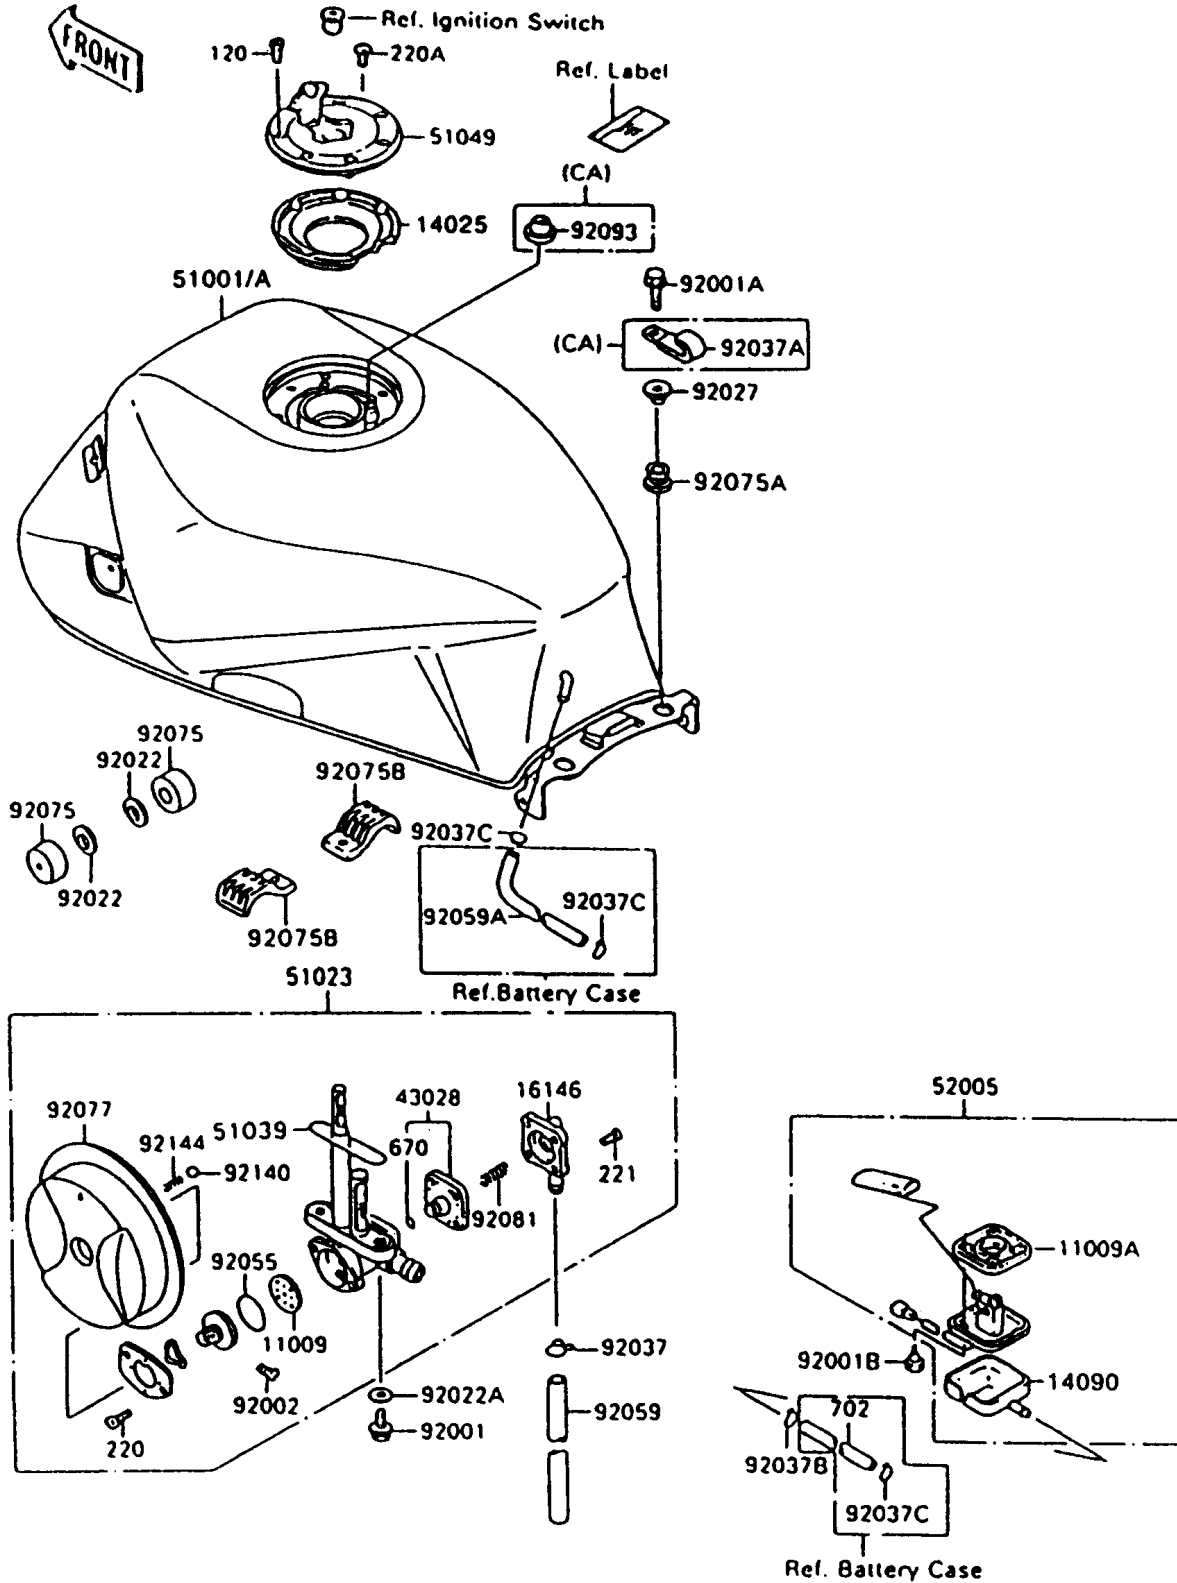

# 1997 Ninja® 600R PARTS DIAGRAM

Fuel Tank

F2410

# 1997 Ninja® 600R PARTS LIST

## Fuel Tank

ITEM NAME	PART NUMBER	QUANTITY
GASKET,TAP VALVE (Ref # 11009)	11009-1188	1
GASKET,FUEL GAUGE (Ref # 11009A)	11009-1656	1
COVER,TANK CAP (Ref # 14025)	14025-1913	1
COVER,FUEL GAUGE (Ref # 14090)	14090-1624	1
COVER-ASSY,TAP DIAPHRAGM (Ref # 16146)	16146-1061	1
DIAPHRAGM (Ref # 43028)	43028-1033	1
TANK-COMP-FUEL,F.RED (Ref # 51001)	51001-1402-B1	1
TANK-COMP-FUEL,F.RED (Ref # 51001A)	51001-1403-B1	1
TAP-ASSY,FUEL,BLACK (Ref # 51023)	51023-1158-BK	1
RING,TAP FLANGED (Ref # 51039)	51039-003	1
CAP-TANK,FUEL (Ref # 51049)	51049-1079	1
GAUGE,FUEL (Ref # 52005)	52005-1089	1
BOLT,6X20 (Ref # 92001)	92001-1091	2
BOLT,FLANGED,6X22 (Ref # 92001A)	92001-1352	2
BOLT,FUEL GAUGE (Ref # 92001B)	92001-1705	4
BOLT,SCREW,4X12 (Ref # 92002)	92002-1996	1
WASHER,10.5X26X2.3 (Ref # 92022)	92022-044	2
WASHER,6.2X11X1.5 (Ref # 92022A)	92022-183	2
COLLAR,L=13.1 (Ref # 92027)	92027-251	2
CLAMP,TUBE (Ref # 92037)	92037-010	1
CLAMP,WIRING HARNESS (Ref # 92037A)	92037-1069	1
CLAMP,TUBE (Ref # 92037B)	92037-147	1
CLAMP (Ref # 92037C)	92037-1712	3
RING-O,TAP LEVER (Ref # 92055)	92055-1085	1
TUBE,5X9X470 (Ref # 92059)	92059-1890	1
TUBE,6X10X200 (Ref # 92059A)	92059-3011	1
DAMPER,FUEL TANK (Ref # 92075)	92075-125	2
DAMPER (Ref # 92075A)	92075-1690	2
DAMPER,FUEL TANK,CNT (Ref # 92075B)	92075-1932	2

## Fuel Tank

ITEM NAME	PART NUMBER	QUANTITY
KNOB,FUEL TAP,BLACK (Ref # 92077)	92077-1089-BK	1
SPRING,TAP DIAPHRAGM (Ref # 92081)	92081-1240	1
SEAL,FUEL TANK CAP (Ref # 92093)	92093-1030	1
BALL,STAINLESS,5/32" (Ref # 92140)	92140-1051	1
SPRING,FUEL TAP KNOB (Ref # 92144)	92144-1212	1
BOLT-SOCKET (Ref # 120)	120S0512	7
SCREW-PAN-CROS (Ref # 220)	220B0308	2
SCREW-PAN-CROS (Ref # 220A)	220C0508	1
SCREW-CSK-CROS (Ref # 221)	221B0418	4
O RING,4MM (Ref # 670)	670B1504	1
TUBE-RUBBER,7X10X380 (Ref # 702)	702A07380	1