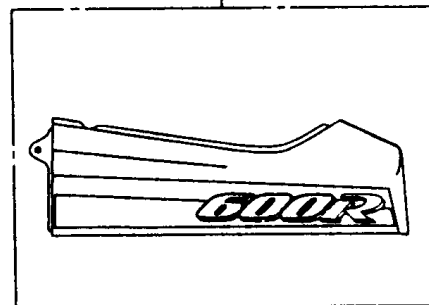

1997 Ninja[®] 600R PARTS DIAGRAM

Seat

F2510

Ref.Label

(14024A)

WD

1997 Ninja® 600R PARTS LIST

Seat

ITEM NAME	PART NUMBER	QUANTITY
COVER,SEAT LOCK (Ref # 14024)	14024-1456	1
COVER,SEAT,F.RED (Ref # 14024A)	14024-5230-B1	1
BRACKET-LOCK,SEAT (Ref # 32074)	32074-1132	1
SEAT-ASSY,FR,BLACK (Ref # 53001)	53001-1503-MA	1
SEAT-ASSY,RR,BLACK (Ref # 53001A)	53001-1504-MA	1
LEATHER,FRONT SEAT,BLACK (Ref # 53003)	53003-1181-MA	1
LEATHER,REAR SEAT,BLACK (Ref # 53003A)	53003-1182-MA	1
BOLT,6MM (Ref # 92002)	92002-1932	2
SCREW,6X22,BLACK (Ref # 92009)	92009-1256	2
NUT,FLANGED,6MM (Ref # 92015)	92015-1367	2
DAMPER,SEAT COVER (Ref # 92075)	92075-1931	2
SPRING,SEAT LOCK (Ref # 92081)	92081-1581	1
BOLT-FLANGED (Ref # 130)	130B0614	4