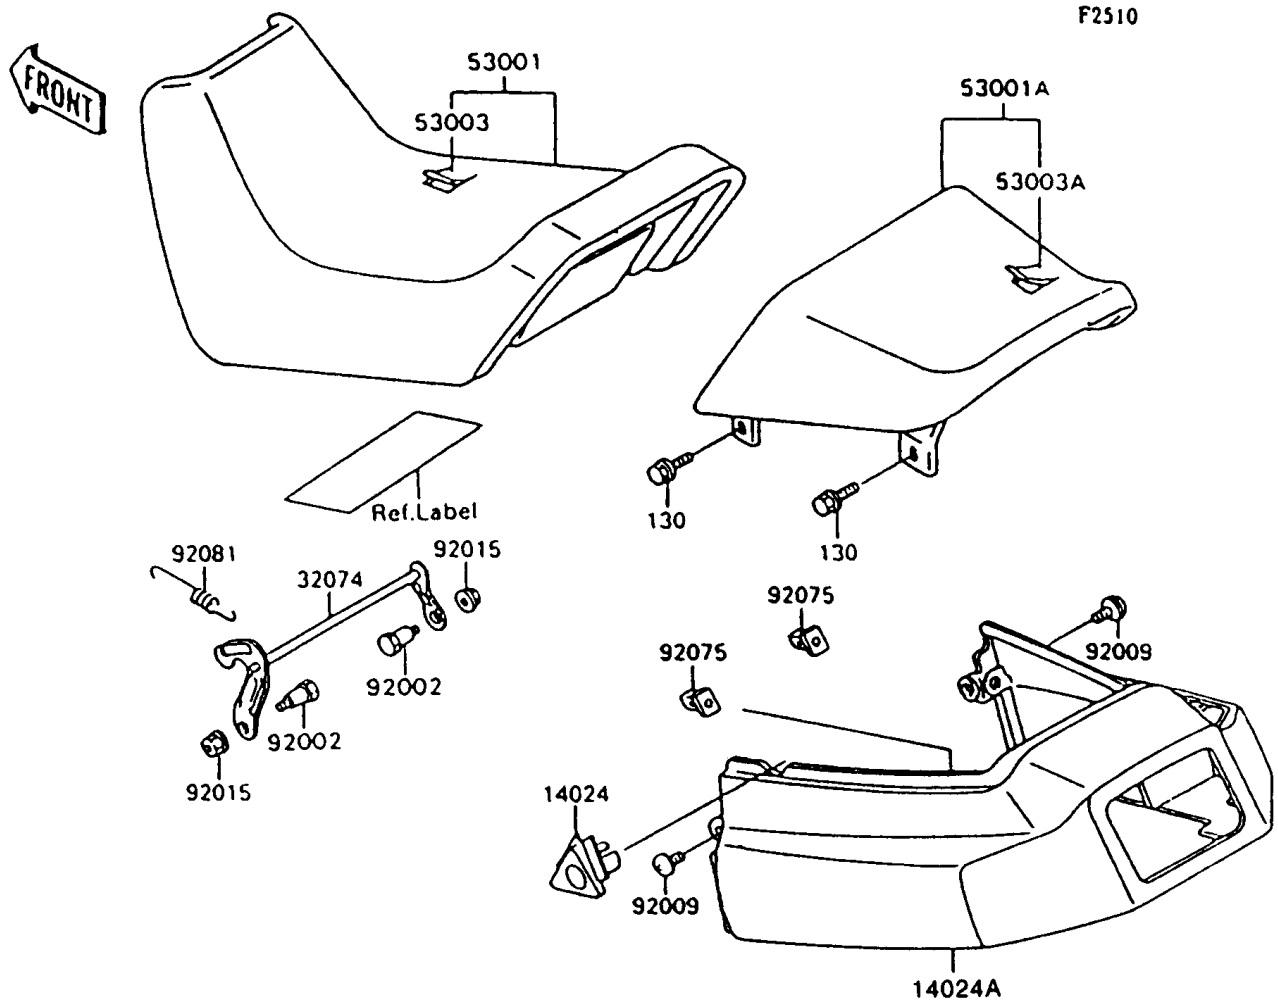

1997 Ninja[®] 600R PARTS DIAGRAM

Seat

F2510

Ref.Label

(14024A)

WD

1997 Ninja® 600R PARTS LIST

Seat

ITEM NAME	PART NUMBER	QUANTITY
COVER,SEAT LOCK (Ref # 14024)	14024-1456	1
COVER,SEAT,F.RED (Ref # 14024A)	14024-5230-B1	1
BRACKET-LOCK,SEAT (Ref # 32074)	32074-1132	1
SEAT-ASSY,FR,BLACK (Ref # 53001)	53001-1503-MA	1
SEAT-ASSY,RR,BLACK (Ref # 53001A)	53001-1504-MA	1
LEATHER,FRONT SEAT,BLACK (Ref # 53003)	53003-1181-MA	1
LEATHER,REAR SEAT,BLACK (Ref # 53003A)	53003-1182-MA	1
BOLT,6MM (Ref # 92002)	92002-1932	2
SCREW,6X22,BLACK (Ref # 92009)	92009-1256	2
NUT,FLANGED,6MM (Ref # 92015)	92015-1367	2
DAMPER,SEAT COVER (Ref # 92075)	92075-1931	2
SPRING,SEAT LOCK (Ref # 92081)	92081-1581	1
BOLT-FLANGED (Ref # 130)	130B0614	4