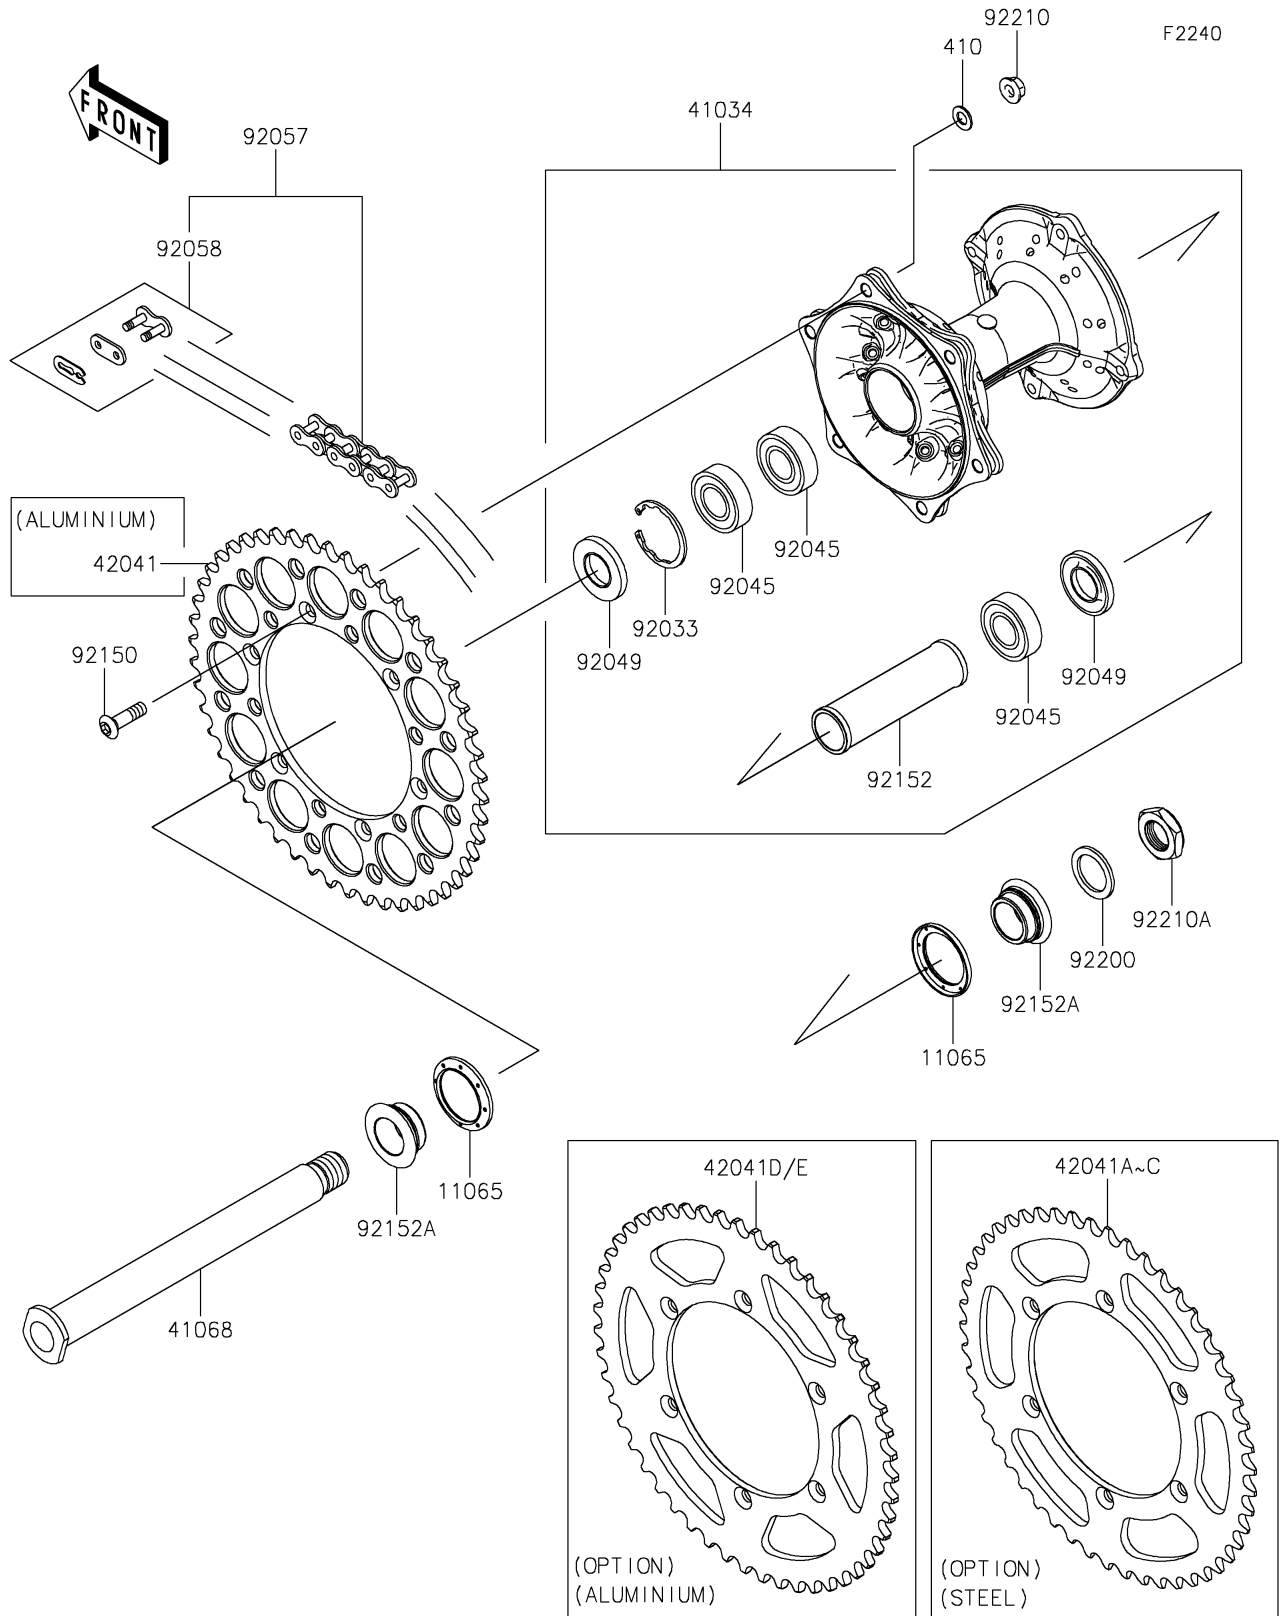

2025 KX™ 450SR PARTS DIAGRAM

Rear Hub

2025 KX™ 450SR PARTS LIST

Rear Hub

ITEM NAME	PART NUMBER	QUANTITY
CAP,AXLE (Ref # 11065)	11065-1298	2
DRUM-ASSY,REAR BRAKE (Ref # 41034)	41034-0617	1
AXLE,RR,L=255 (Ref # 41068)	41068-0597	1
SPROCKET-HUB,50T,AL,RENTHAL (Ref # 42041)	42041-0188	1
SPROCKET-HUB,49T,STEEL (Ref # 42041A)	42041-1384	1
SPROCKET-HUB,50T,STEEL (Ref # 42041B)	42041-1408	1
SPROCKET-HUB,51T,STEEL (Ref # 42041C)	42041-1428	1
SPROCKET-HUB,49T,AL (Ref # 42041D)	42041-1449	1
SPROCKET-HUB,51T,AL (Ref # 42041E)	42041-1451	1
RING-SNAP,42MM (Ref # 92033)	92033-1041	1
BEARING-BALL,69052RS (Ref # 92045)	92045-1446	3
SEAL-OIL (Ref # 92049)	92049-1614	2
CHAIN,DRIVE,DID520ERT3X114L (Ref # 92057)	92057-0836	1
JOINT-CHAIN,DRIVE (Ref # 92058)	92058-0075	1
BOLT,SOCKET,8X28 (Ref # 92150)	92150-1978	6
COLLAR,25.4X31X106.5 (Ref # 92152)	92152-2506	1
COLLAR,25.05X44X17 (Ref # 92152A)	92152-2531	2
WASHER,22.5X35X2.3 (Ref # 92200)	92200-1623	1
NUT,FLANGED,LOCK,8MM (Ref # 92210)	92210-0493	6
NUT,SELF LOCK,22MM (Ref # 92210A)	92210-0939	1
WASHER-PLAIN-SMALL,8MM (Ref # 410)	410AA0800	6