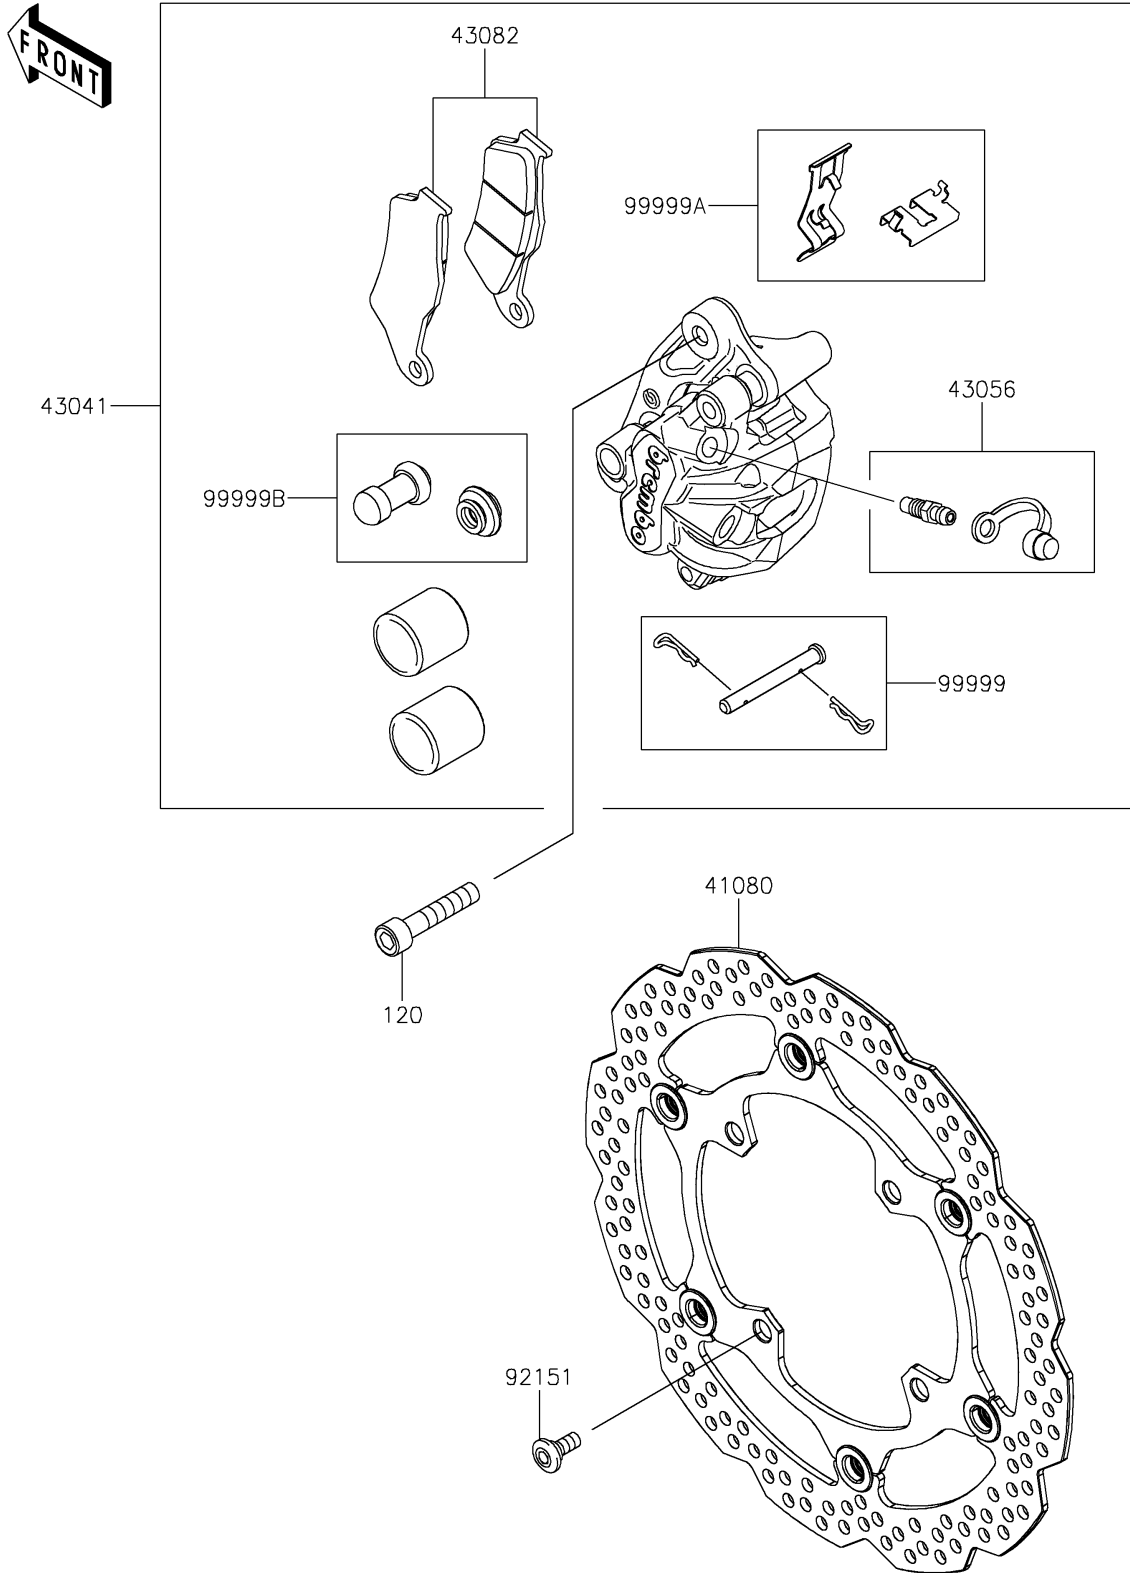

2025 KX™ 450SR PARTS DIAGRAM

Front Brake

F2292

2025 KX™ 450SR PARTS LIST

Front Brake

ITEM NAME	PART NUMBER	QUANTITY
DISC,FR,270MM (Ref # 41080)	41080-0771	1
CALIPER-ASSY,FR (Ref # 43041)	43041-0597	1
BREATHER-BRAKE (Ref # 43056)	43056-0023	1
PAD-ASSY-BRAKE (Ref # 43082)	43082-0220	1
BOLT,DISC PLATE,6MM (Ref # 92151)	92151-1799	4
BOLT-SOCKET,8X40 (Ref # 120)	120CA0840	2
KIT,PIN RETAINER (Ref # 99999)	99999-0856	1
KIT,SPRING STEEL CLIP (Ref # 99999A)	99999-0858	1
KIT,BOOT (Ref # 99999B)	99999-0859	1