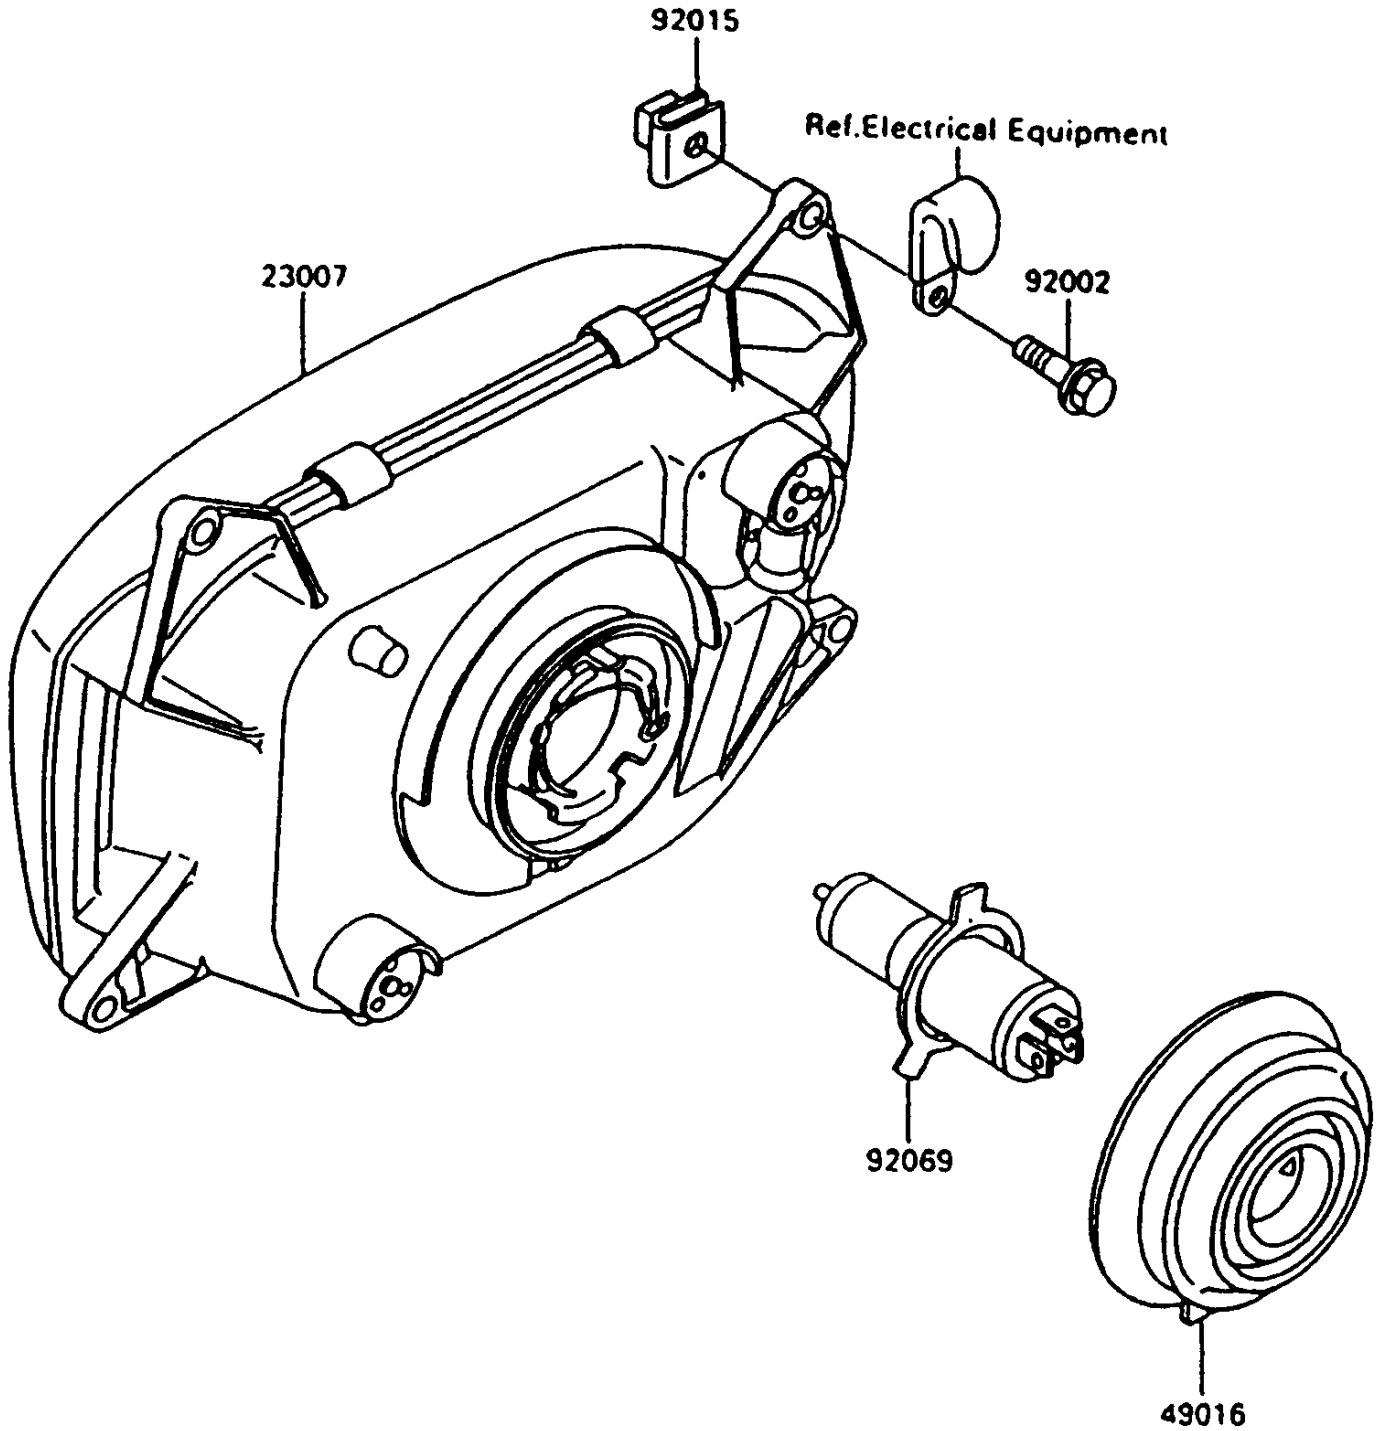

1997 Ninja® 600R PARTS DIAGRAM

Headlight(s)

F2710-0247

1997 Ninja® 600R PARTS LIST

Headlight(s)

ITEM NAME	PART NUMBER	QUANTITY
LENS-COMP,HEAD LAMP (Ref # 23007)	23007-1155	1
COVER-SEAL,HEAD LAMP (Ref # 49016)	49016-1108	1
BOLT,6X25 (Ref # 92002)	92002-1320	4
NUT,6MM (Ref # 92015)	92015-1094	4
BULB,12V 60/55W,H4 (Ref # 92069)	92069-1002	1