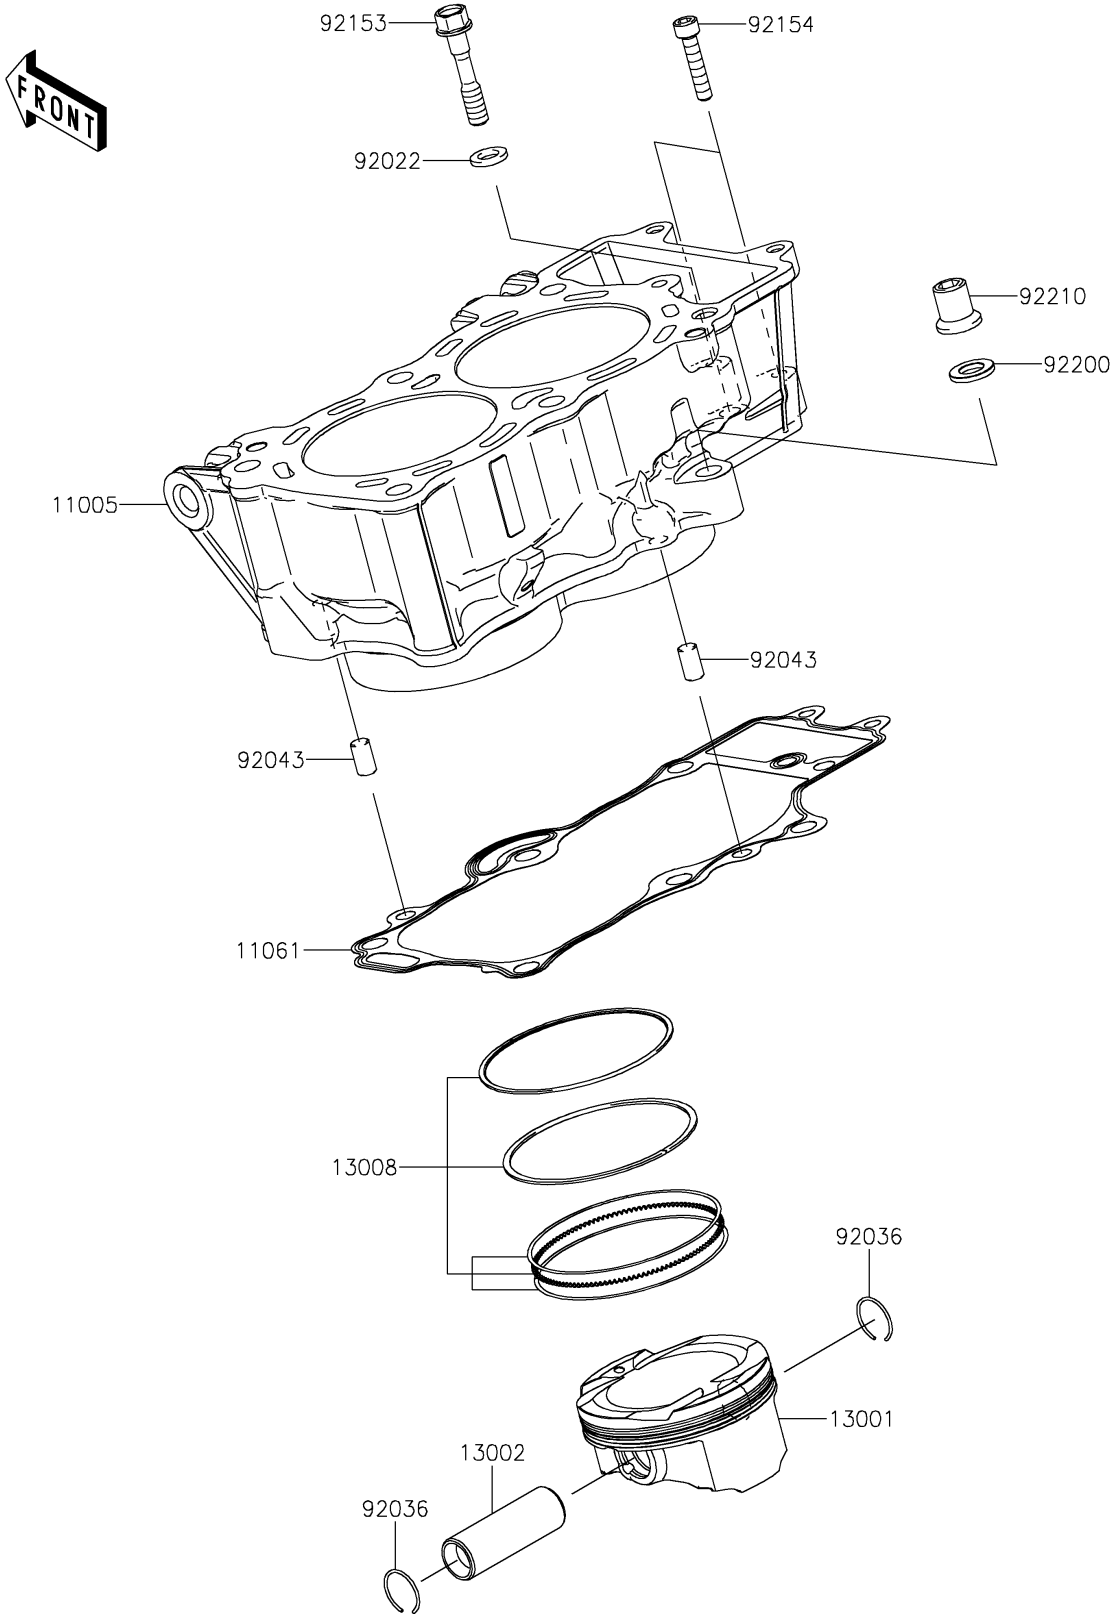

2024 Vulcan S PARTS DIAGRAM

Cylinder/Piston(s)

E1120

2024 Vulcan S PARTS LIST

Cylinder/Piston(s)

ITEM NAME	PART NUMBER	QUANTITY
CYLINDER-ENGINE (Ref # 11005)	11005-0580	1
GASKET,CYLINDER BASE (Ref # 11061)	11061-0171	1
PISTON-ENGINE (Ref # 13001)	13001-0760	2
PIN-PISTON (Ref # 13002)	13002-0007	2
RING-SET-PISTON (Ref # 13008)	13008-1196	2
WASHER,9X15.5X2 (Ref # 92022)	92022-1401	1
RING-SNAP,PISTON PIN (Ref # 92036)	92036-008	4
PIN,8X14 (Ref # 92043)	92043-1567	2
BOLT,8X43 (Ref # 92153)	92153-1011	1
BOLT,SOCKET,6X30 (Ref # 92154)	92154-0116	2
WASHER,10.5X19X2.3 (Ref # 92200)	92200-0363	1
NUT (Ref # 92210)	92210-0223	1