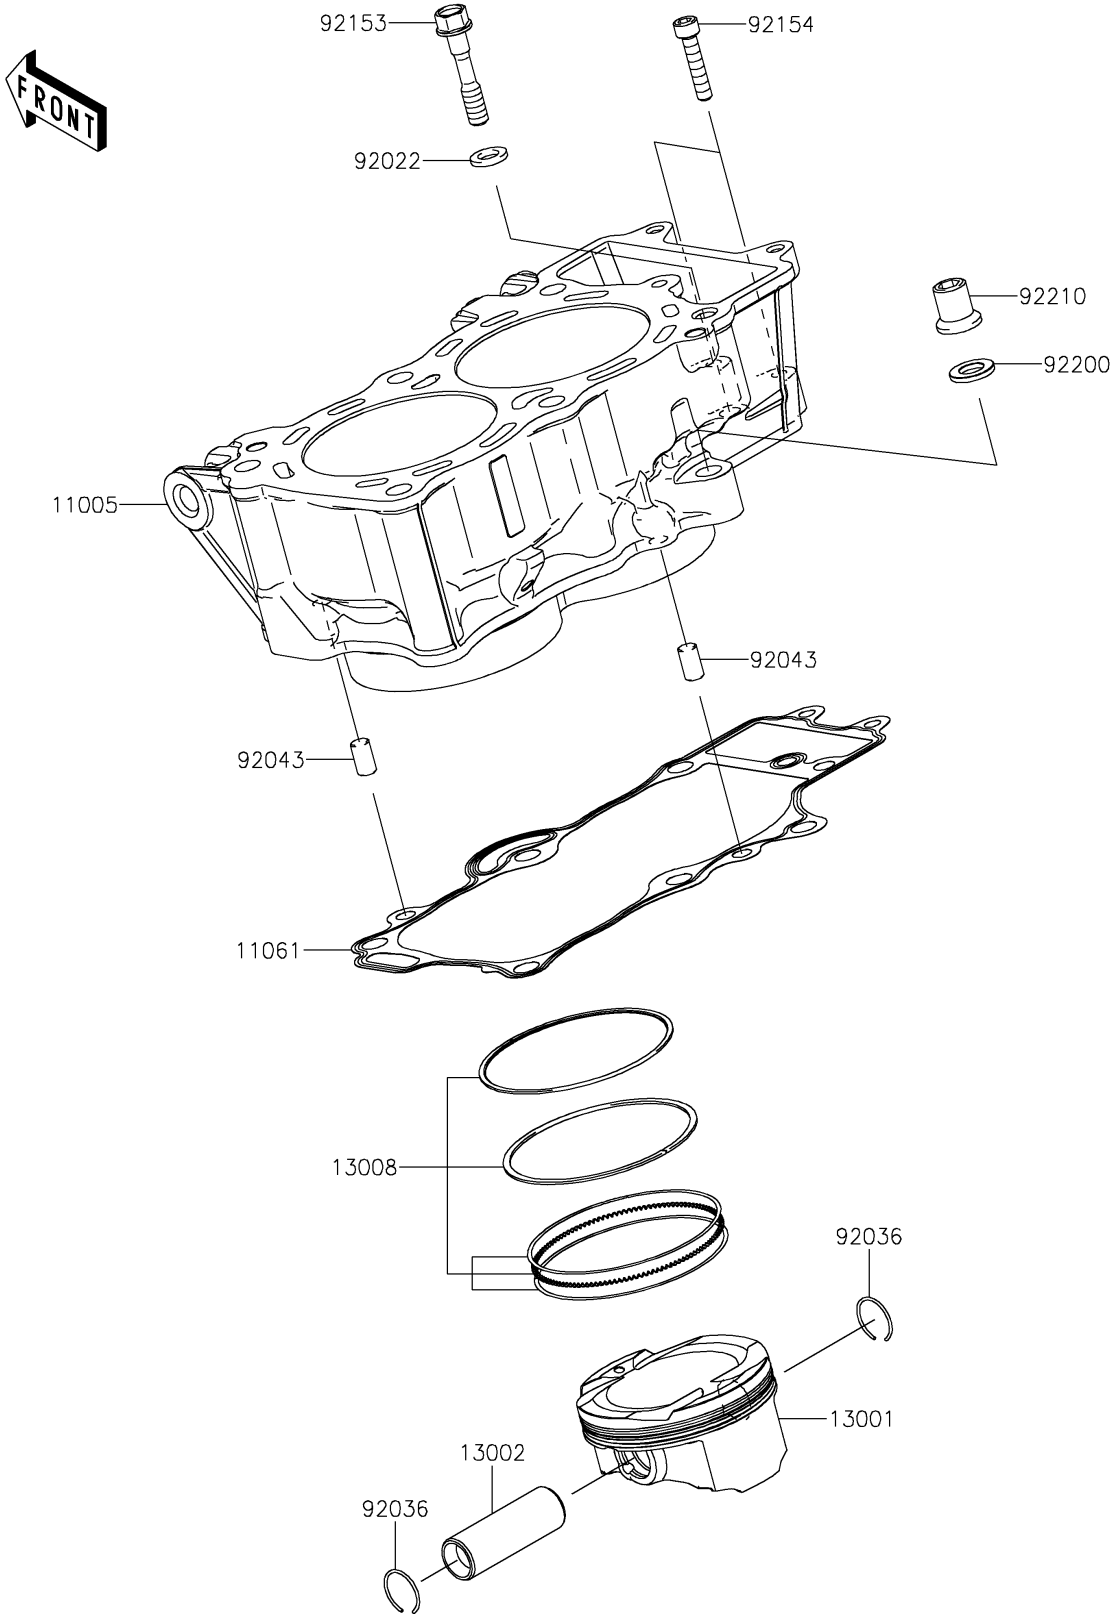

2025 Vulcan S PARTS DIAGRAM

Cylinder/Piston(s)

E1120

2025 Vulcan S PARTS LIST

Cylinder/Piston(s)

ITEM NAME	PART NUMBER	QUANTITY
CYLINDER-ENGINE (Ref # 11005)	11005-0580	1
GASKET,CYLINDER BASE (Ref # 11061)	11061-0171	1
PISTON-ENGINE (Ref # 13001)	13001-0760	2
PIN-PISTON (Ref # 13002)	13002-0007	2
RING-SET-PISTON (Ref # 13008)	13008-1196	2
WASHER,9X15.5X2 (Ref # 92022)	92022-1401	1
RING-SNAP,PISTON PIN (Ref # 92036)	92036-008	4
PIN,8X14 (Ref # 92043)	92043-1567	2
BOLT,8X43 (Ref # 92153)	92153-1011	1
BOLT,SOCKET,6X30 (Ref # 92154)	92154-0116	2
WASHER,10.5X19X2.3 (Ref # 92200)	92200-0363	1
NUT (Ref # 92210)	92210-0223	1