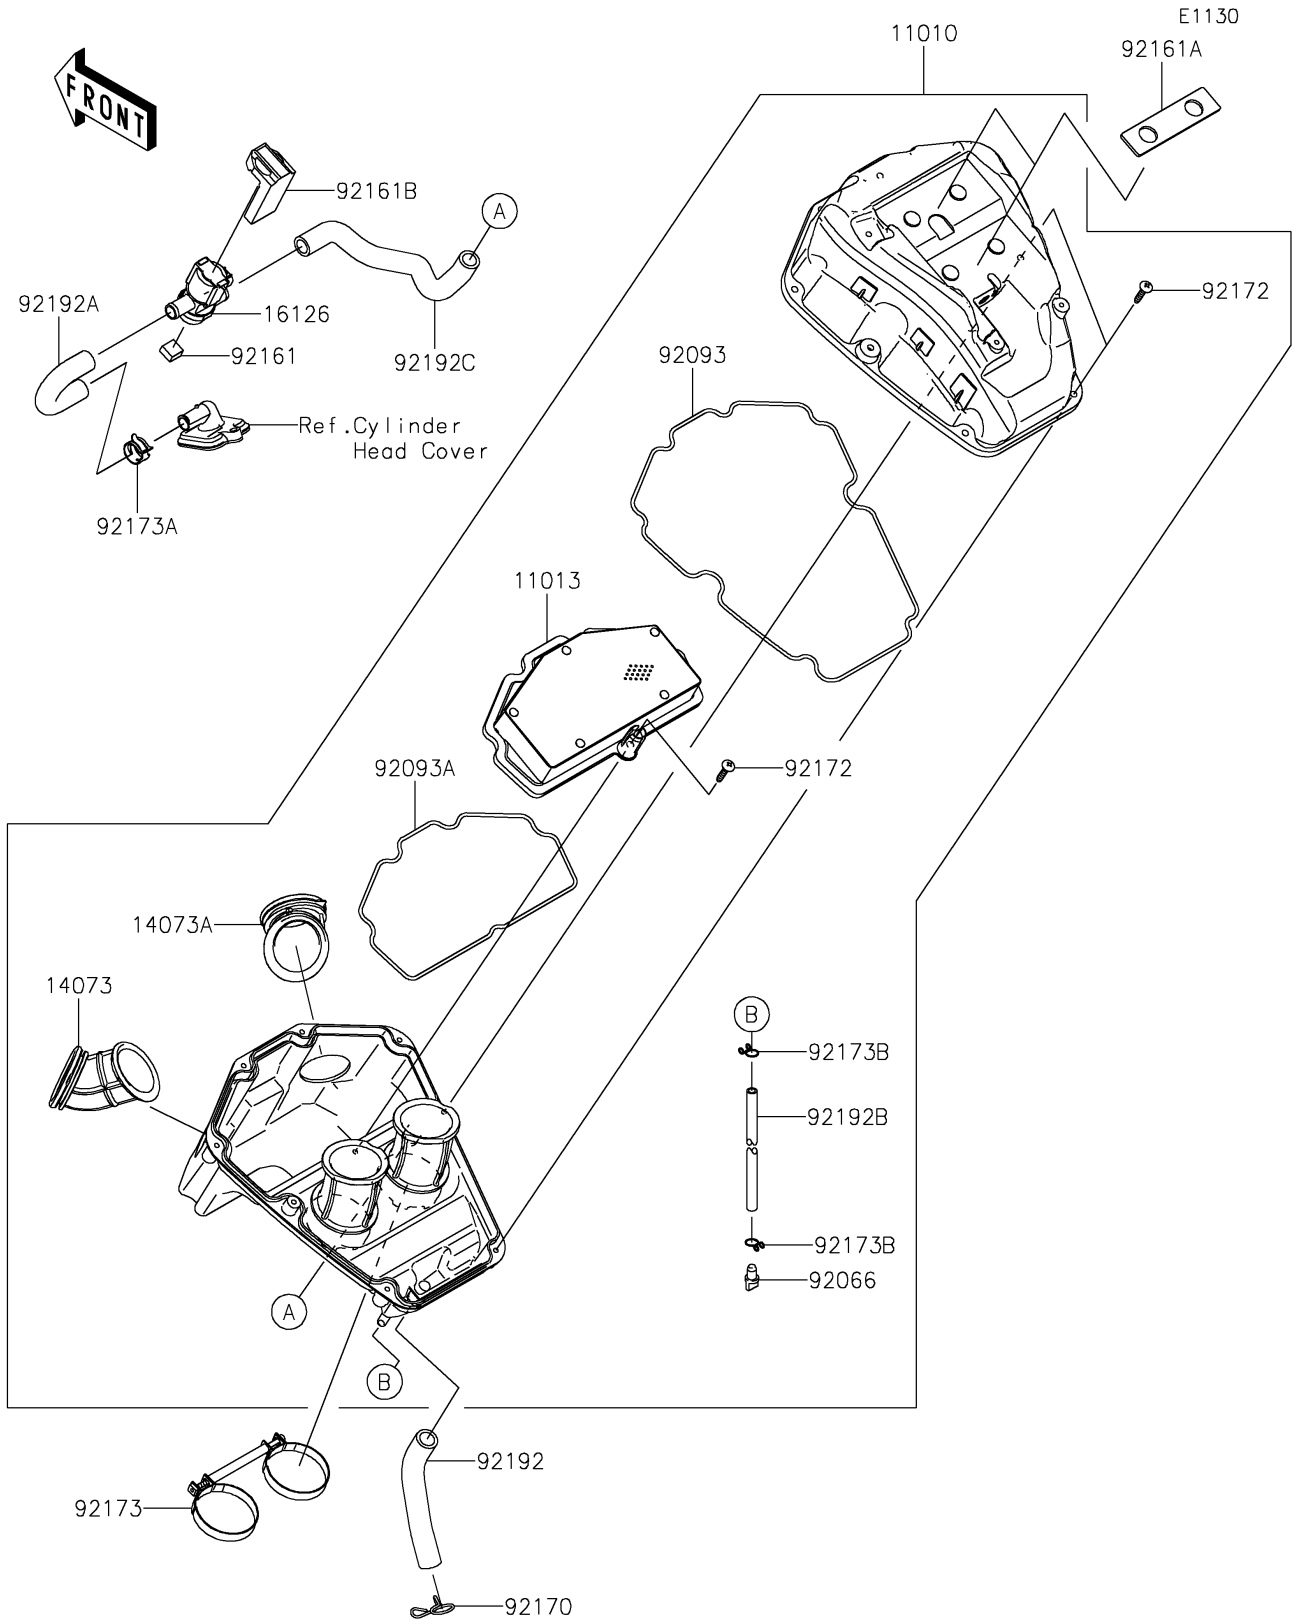

2024 Vulcan S PARTS DIAGRAM

Air Cleaner

2024 Vulcan S PARTS LIST

Air Cleaner

ITEM NAME	PART NUMBER	QUANTITY
FILTER-ASSY-AIR (Ref # 11010)	11010-0873	1
ELEMENT-AIR FILTER (Ref # 11013)	11013-0745	1
DUCT,INTAKE,LH (Ref # 14073)	14073-0799	1
DUCT,INTAKE,RH (Ref # 14073A)	14073-0800	1
VALVE,AIR SWITCHING (Ref # 16126)	16126-0743	1
PLUG,DRAIN (Ref # 92066)	92066-0782	1
SEAL (Ref # 92093)	92093-0610	1
SEAL,ELEMENT (Ref # 92093A)	92093-0611	1
DAMPER (Ref # 92161)	92161-1374	1
DAMPER (Ref # 92161A)	92161-1428	2
DAMPER (Ref # 92161B)	92161-1933	1
CLAMP (Ref # 92170)	92170-1017	1
SCREW,5X25 (Ref # 92172)	92172-0891	9
CLAMP (Ref # 92173)	92173-1698	1
CLAMP (Ref # 92173A)	92173-2344	1
CLAMP,10MM (Ref # 92173B)	92173-2400	2
TUBE,BREATHER (Ref # 92192)	92192-0958	1
TUBE,ASV-HEAD (Ref # 92192A)	92192-0960	1
TUBE,DRAIN,L=245 (Ref # 92192B)	92192-1380	1
TUBE,ASV-A/C (Ref # 92192C)	92192-1381	1