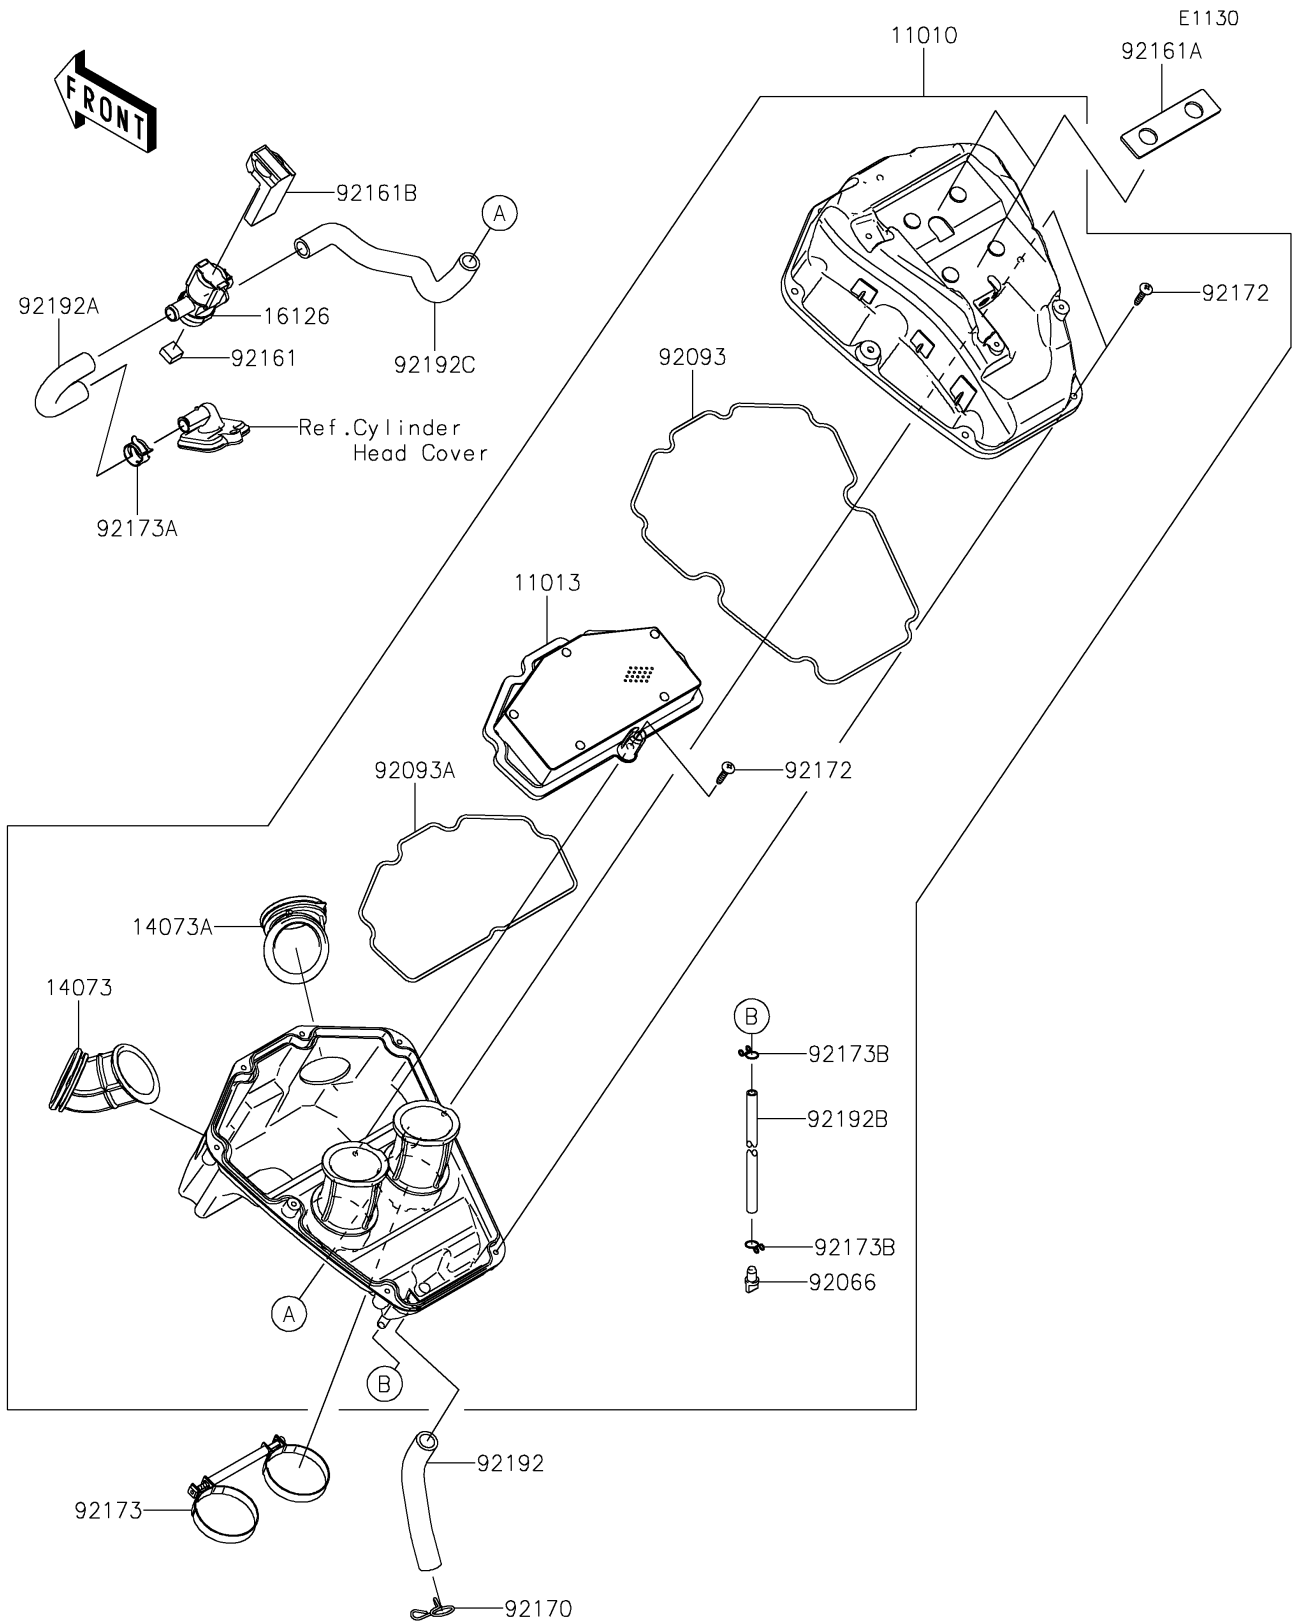

2025 Vulcan S PARTS DIAGRAM

Air Cleaner

2025 Vulcan S PARTS LIST

Air Cleaner

ITEM NAME	PART NUMBER	QUANTITY
FILTER-ASSY-AIR (Ref # 11010)	11010-0873	1
ELEMENT-AIR FILTER (Ref # 11013)	11013-0745	1
DUCT,INTAKE,LH (Ref # 14073)	14073-0799	1
DUCT,INTAKE,RH (Ref # 14073A)	14073-0800	1
VALVE,AIR SWITCHING (Ref # 16126)	16126-0743	1
PLUG,DRAIN (Ref # 92066)	92066-0782	1
SEAL (Ref # 92093)	92093-0610	1
SEAL,ELEMENT (Ref # 92093A)	92093-0611	1
DAMPER (Ref # 92161)	92161-1374	1
DAMPER (Ref # 92161A)	92161-1428	2
DAMPER (Ref # 92161B)	92161-1933	1
CLAMP (Ref # 92170)	92170-1017	1
SCREW,5X25 (Ref # 92172)	92172-0891	9
CLAMP (Ref # 92173)	92173-1698	1
CLAMP (Ref # 92173A)	92173-2344	1
CLAMP,10MM (Ref # 92173B)	92173-2400	2
TUBE,BREATHER (Ref # 92192)	92192-0958	1
TUBE,ASV-HEAD (Ref # 92192A)	92192-0960	1
TUBE,DRAIN,L=245 (Ref # 92192B)	92192-1380	1
TUBE,ASV-A/C (Ref # 92192C)	92192-1381	1