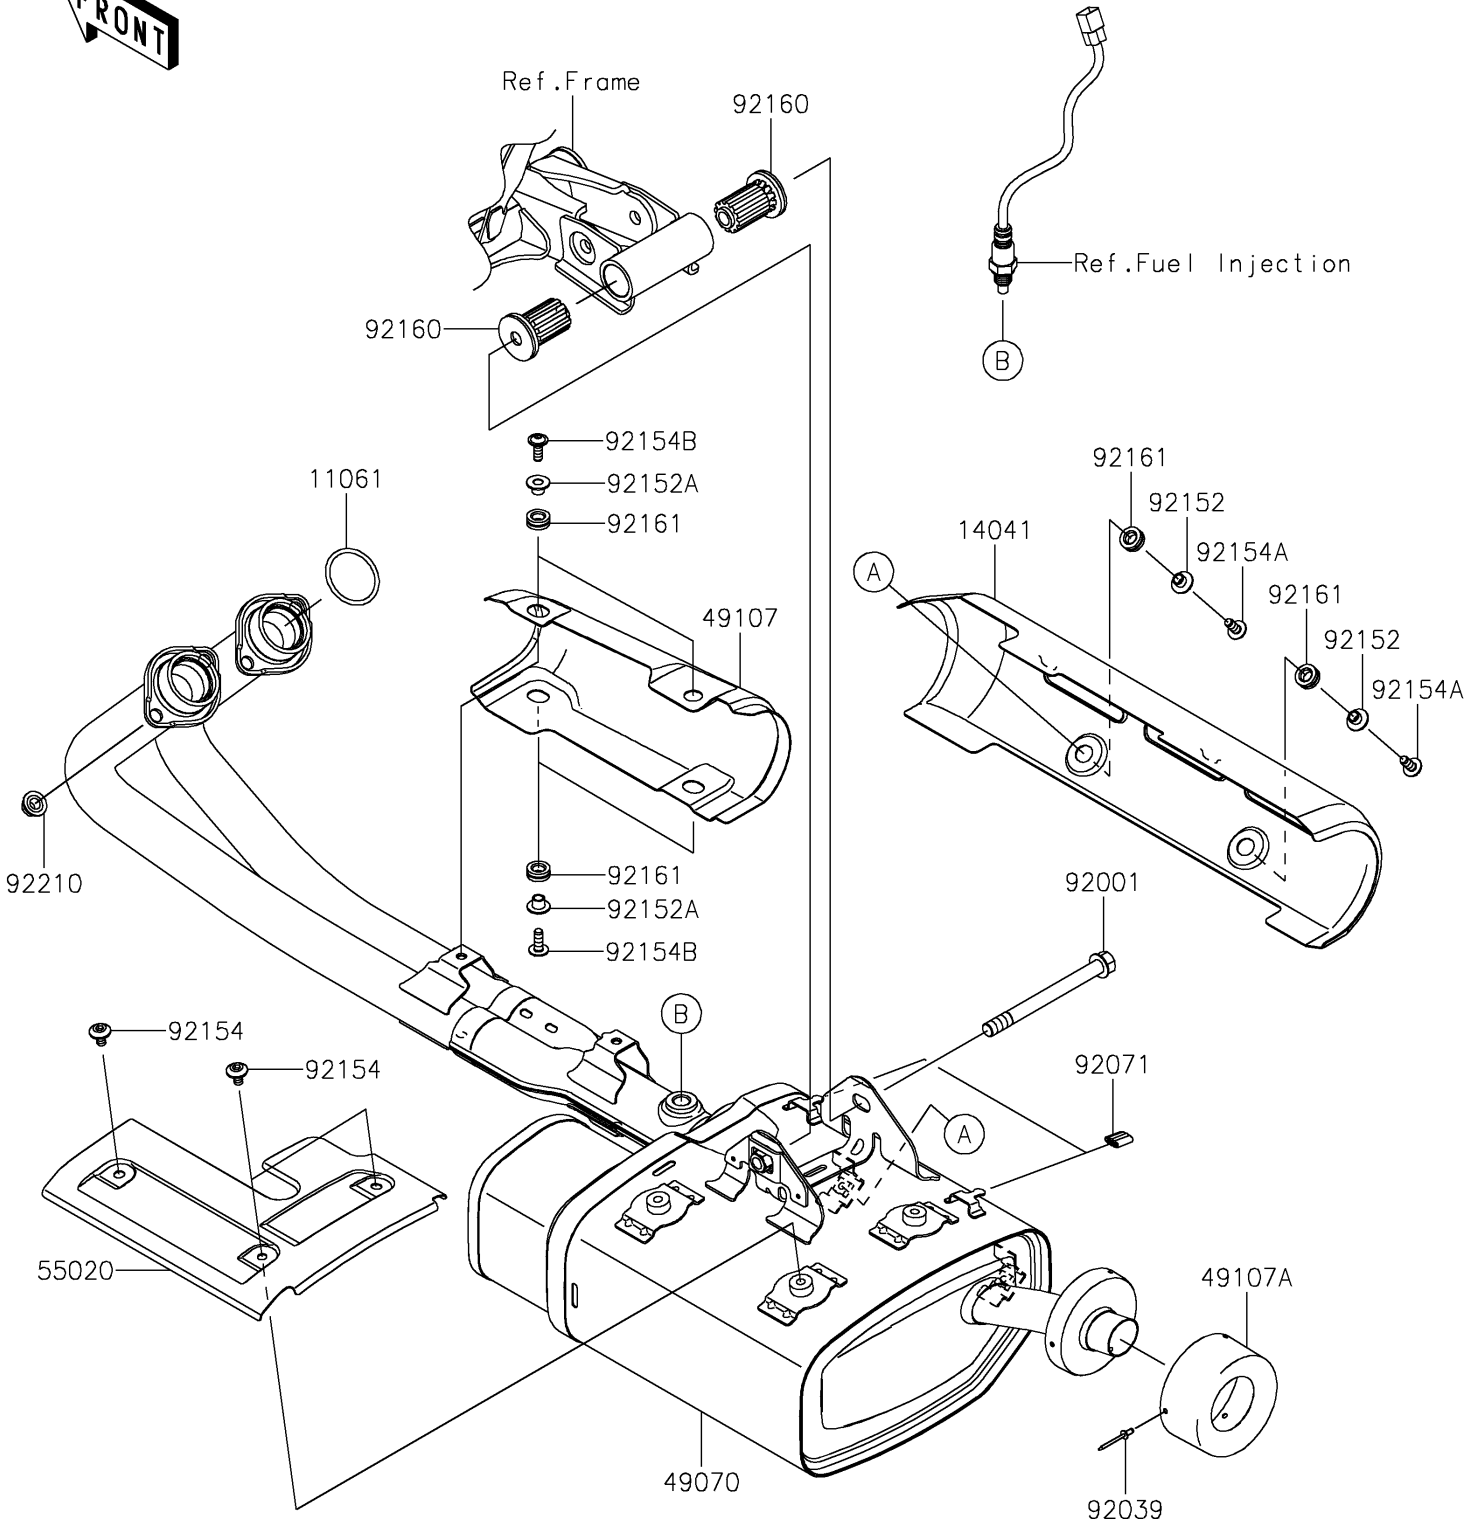

2025 Vulcan S PARTS DIAGRAM

Muffler(s)

E1140

2025 Vulcan S PARTS LIST

Muffler(s)

ITEM NAME	PART NUMBER	QUANTITY
GASKET,EXHAUST PIPE HOLDER (Ref # 11061)	11061-1373	2
COVER-COMP,MUFFLER (Ref # 14041)	14041-0581	1
MUFFLER-COMP (Ref # 49070)	49070-0858	1
COVER-EXHAUST PIPE,FR (Ref # 49107)	49107-0776	1
COVER-EXHAUST PIPE,END (Ref # 49107A)	49107-0777	1
GUARD,MUFFLER (Ref # 55020)	55020-1855	1
BOLT,FLANGED,10X110 (Ref # 92001)	92001-1602	1
RIVET (Ref # 92039)	92039-0088	3
GROMMET (Ref # 92071)	92071-1270	2
COLLAR,6.3X8.3X16 (Ref # 92152)	92152-1602	2
COLLAR (Ref # 92152A)	92152-1988	4
BOLT,SOCKET,6X10 (Ref # 92154)	92154-0774	3
BOLT,SOCKET,6X14 (Ref # 92154A)	92154-0856	2
BOLT,SOCKET,6X16 (Ref # 92154B)	92154-1678	4
DAMPER (Ref # 92160)	92160-1423	2
DAMPER (Ref # 92161)	92161-1475	6
NUT,8MM (Ref # 92210)	92210-1114	4