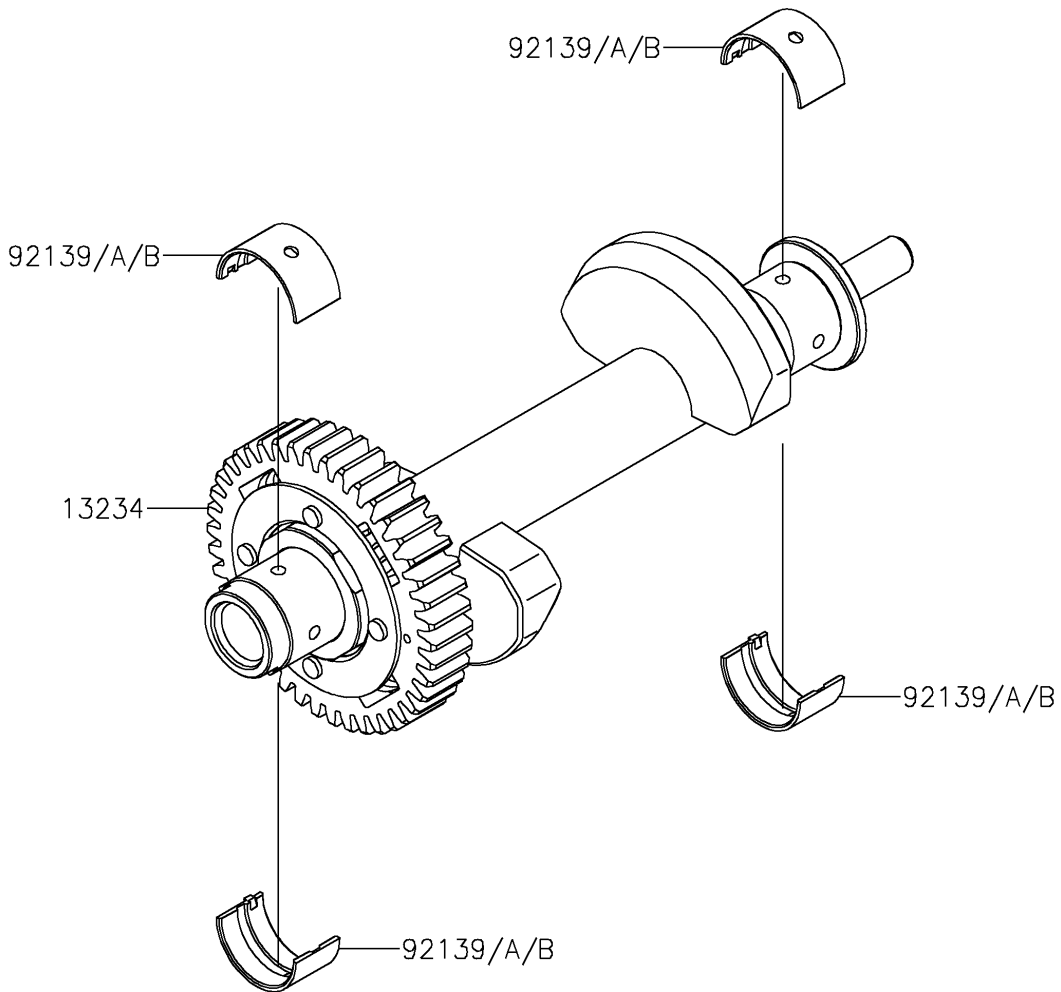

2025 Vulcan S PARTS DIAGRAM

Balancer

E1323

2025 Vulcan S PARTS LIST

Balancer

ITEM NAME	PART NUMBER	QUANTITY
SHAFT-COMP,BALANCER (Ref # 13234)	13234-0602	1
BUSHING,BALANCER,BLUE (Ref # 92139)	92139-0117	4
BUSHING,BALANCER,BLACK (Ref # 92139A)	92139-0118	AR
BUSHING,BALANCER,BROWN (Ref # 92139B)	92139-0119	AR