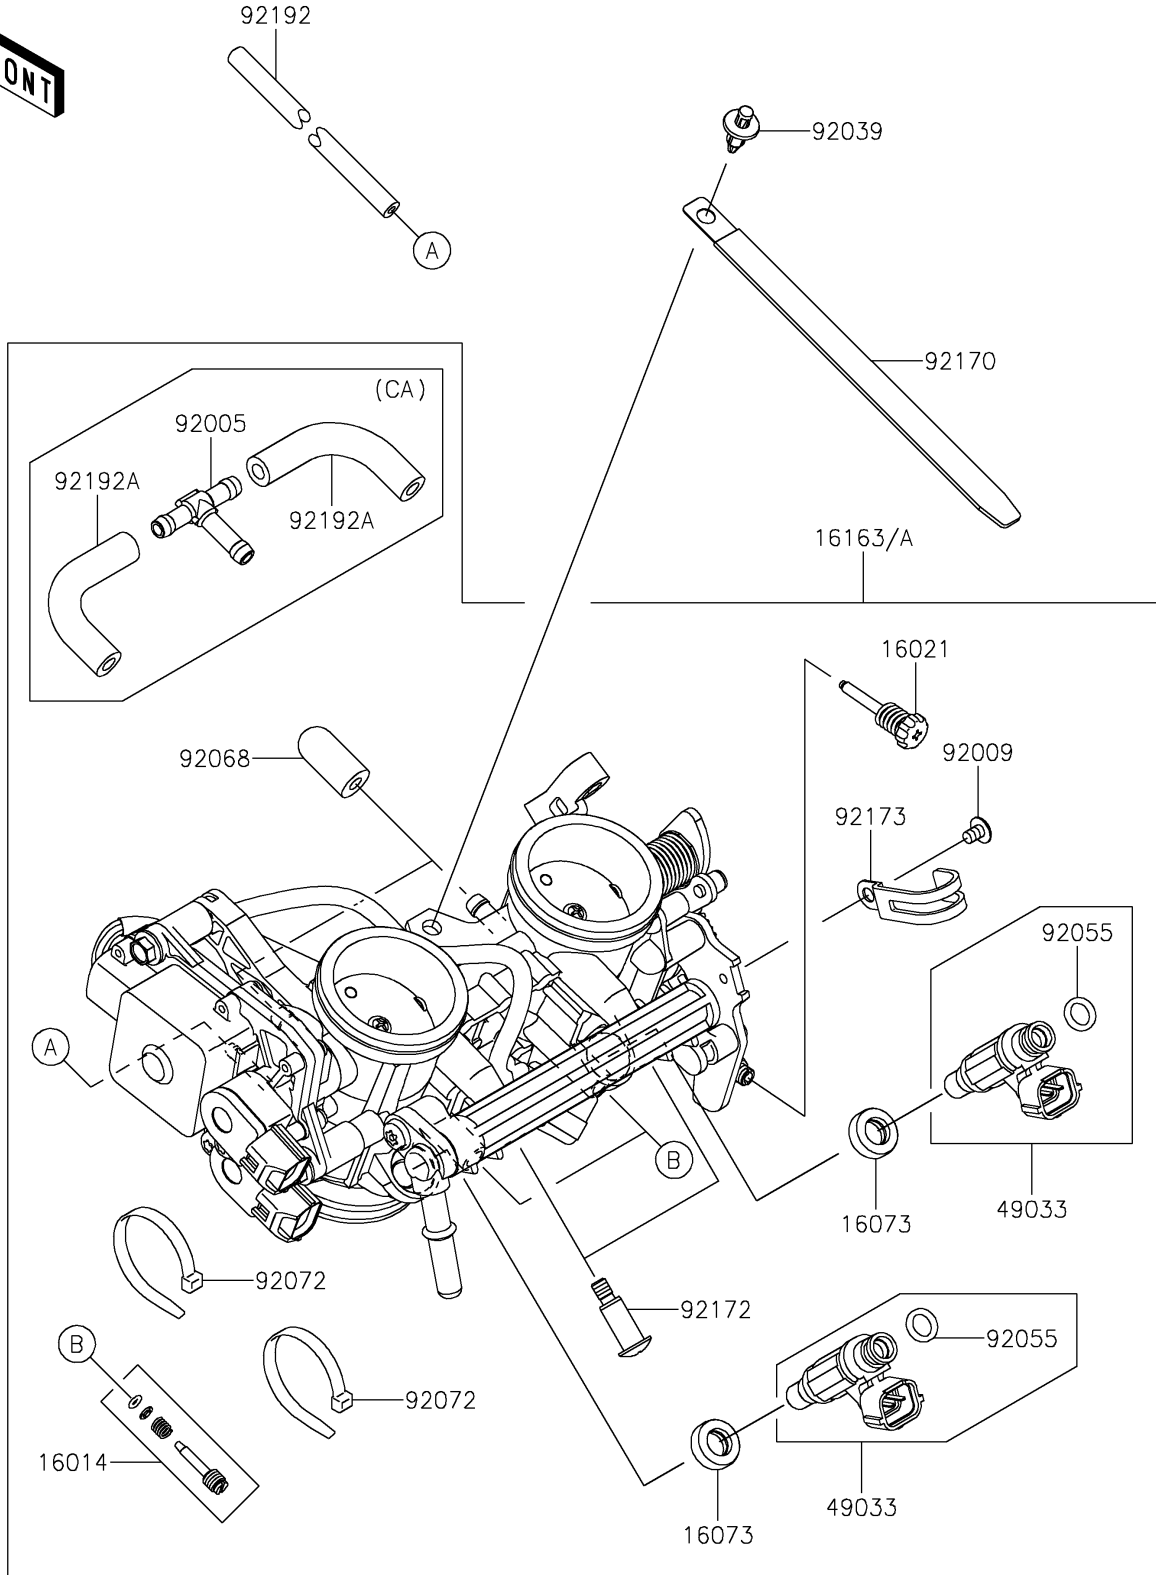

2025 Vulcan S PARTS DIAGRAM

Throttle

E1510

2025 Vulcan S PARTS LIST

Throttle

ITEM NAME	PART NUMBER	QUANTITY
SCREW-PILOT AIR (Ref # 16014)	16014-0002	2
SCREW-THROTTLE STOP (Ref # 16021)	16021-0033	1
INSULATOR (Ref # 16073)	16073-3707	2
THROTTLE-ASSY (Ref # 16163)	16163-0827	1
NOZZLE-INJECTION (Ref # 49033)	49033-0011	2
SCREW,CLAMP (Ref # 92009)	92009-1860	1
RIVET (Ref # 92039)	92039-0068	1
RING-O,INJECTION NOZZLE (Ref # 92055)	92055-1622	2
PLUG,12X25 (Ref # 92068)	92068-006	2
BAND,SUB-HARNESS (Ref # 92072)	92072-0012	2
CLAMP,L=150 (Ref # 92170)	92170-1114	1
SCREW,PIPE INJECTION (Ref # 92172)	92172-0064	2
CLAMP (Ref # 92173)	92173-0288	1
TUBE,3X6.7X300 (Ref # 92192)	92192-0977	1