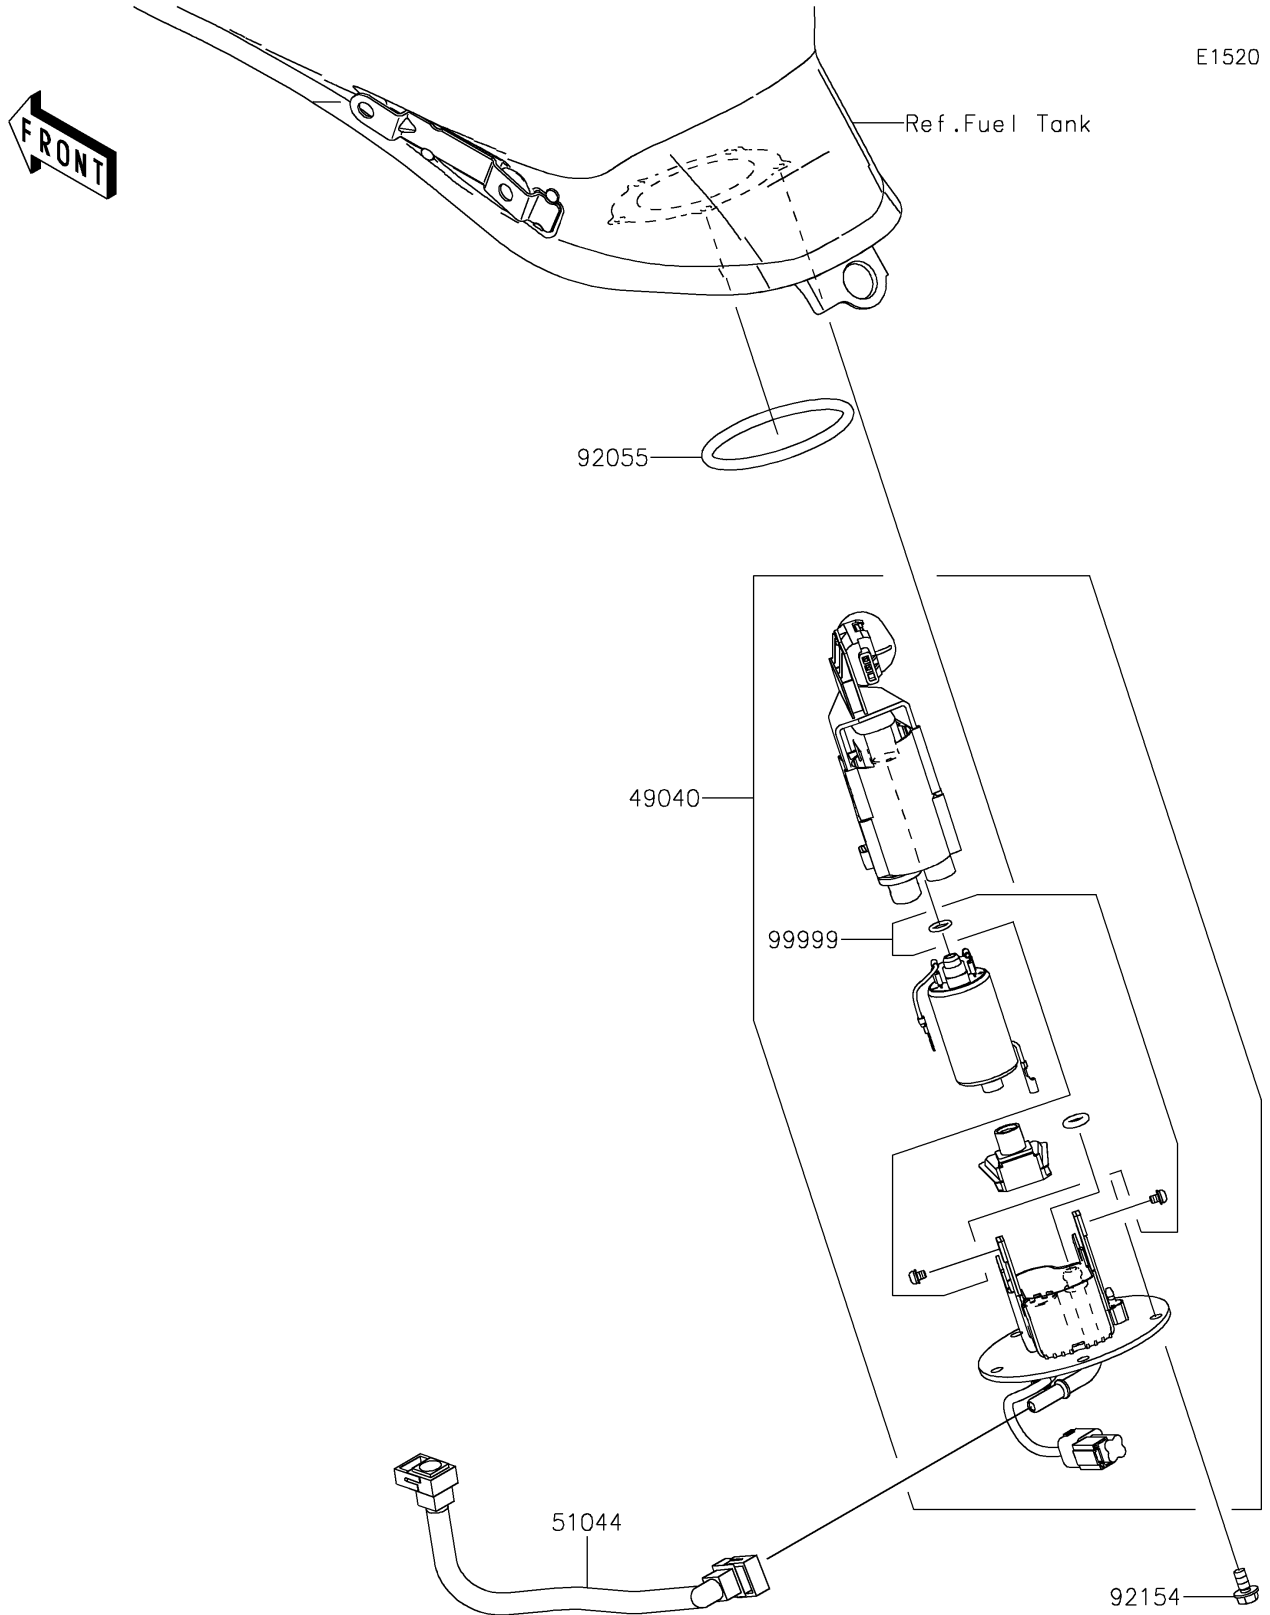

2025 Vulcan S PARTS DIAGRAM

Fuel Pump

2025 Vulcan S PARTS LIST

Fuel Pump

ITEM NAME	PART NUMBER	QUANTITY
PUMP-FUEL (Ref # 49040)	49040-0738	1
TUBE-ASSY,FUEL (Ref # 51044)	51044-0851	1
RING-O,74.6X5.7 (Ref # 92055)	92055-0728	1
BOLT,FLANGED,6X12 (Ref # 92154)	92154-1848	5
KIT,FUEL FILTER (Ref # 99999)	99999-0525	1