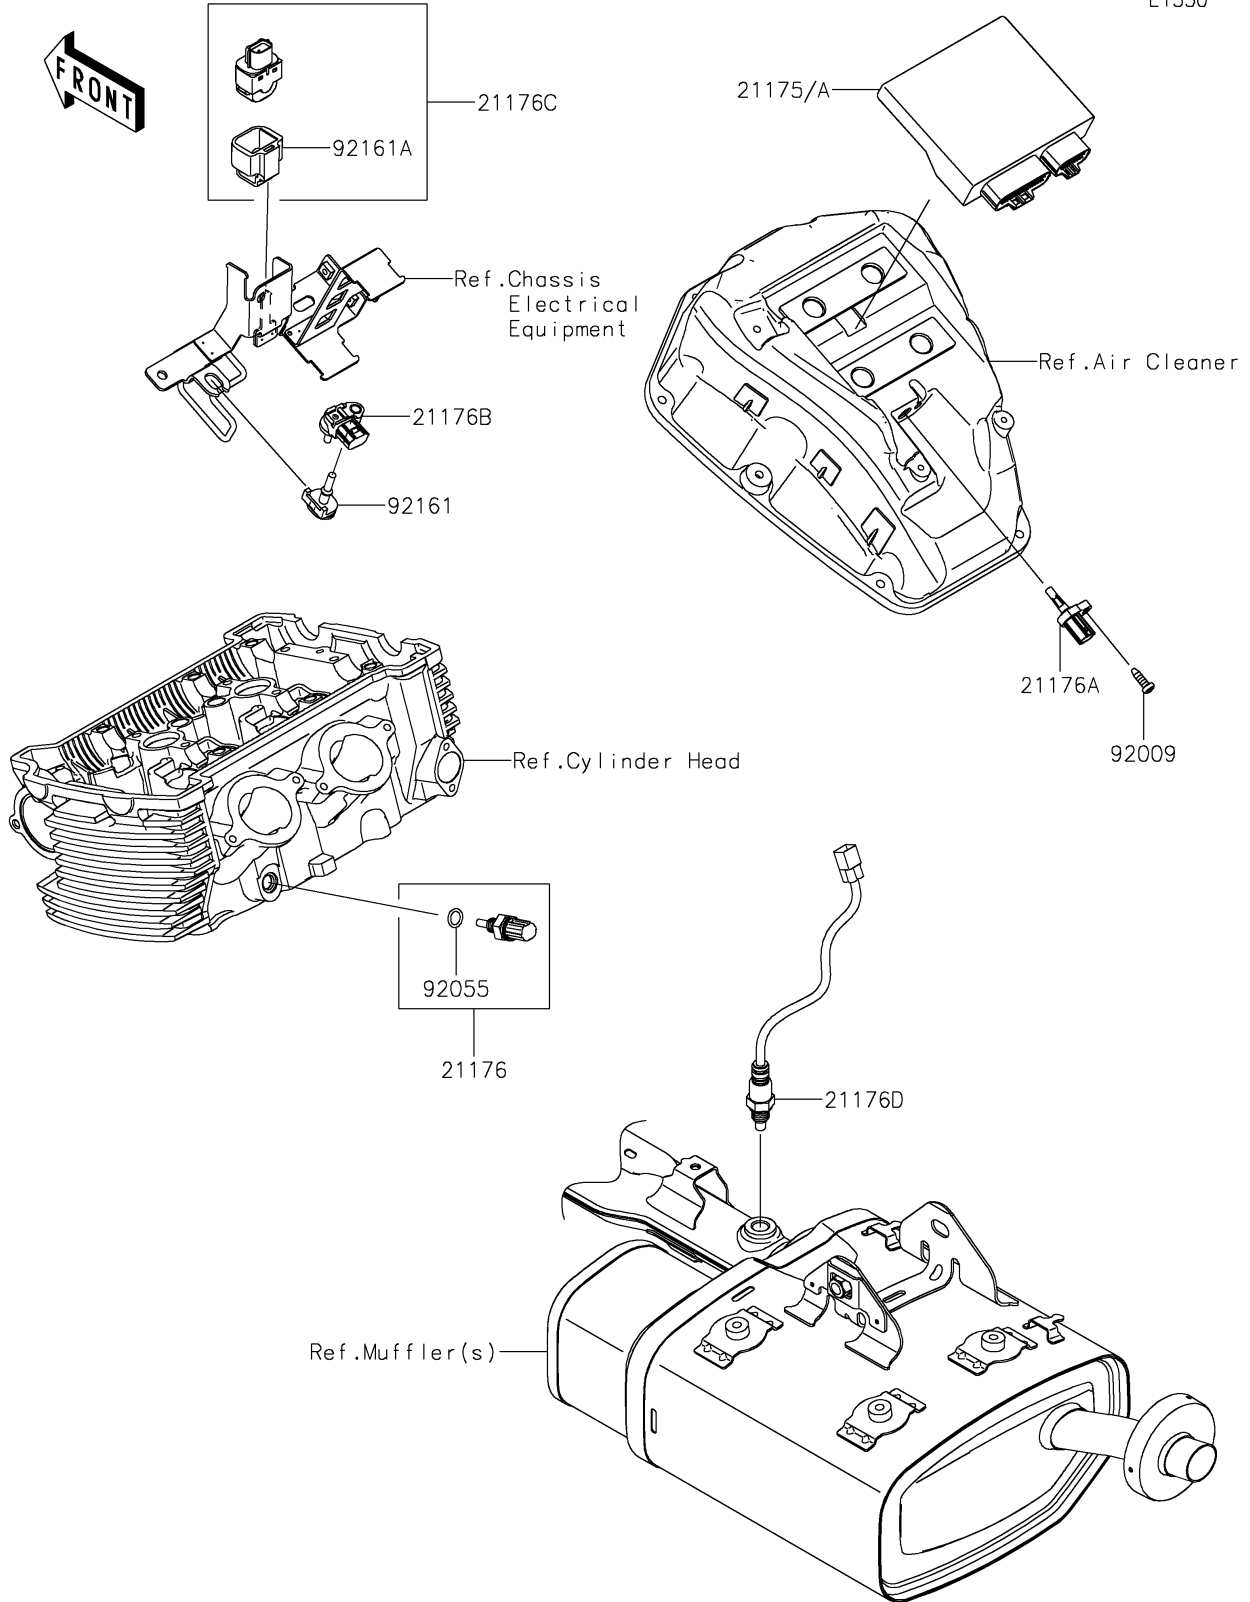

# 2025 Vulcan S PARTS DIAGRAM

## Fuel Injection

E1530

## 2025 Vulcan S PARTS LIST

### Fuel Injection

ITEM NAME	PART NUMBER	QUANTITY
CONTROL UNIT-ELECTRONIC (Ref # 21175)	21175-1196	1
SENSOR,WATER TEMP (Ref # 21176)	21176-0009	1
SENSOR,AIR TEMPERATURE (Ref # 21176A)	21176-0048	1
SENSOR,PRESSURE (Ref # 21176B)	21176-0111	1
SENSOR,VEHICLE-DOWN (Ref # 21176C)	21176-0704	1
SENSOR,OXYGEN (Ref # 21176D)	21176-0775	1
SCREW,TAPPING,5X16 (Ref # 92009)	92009-1984	1
RING-O,9.5X1.9 (Ref # 92055)	92055-0016	1
DAMPER (Ref # 92161)	92161-0673	1
DAMPER (Ref # 92161A)	92161-0951	1