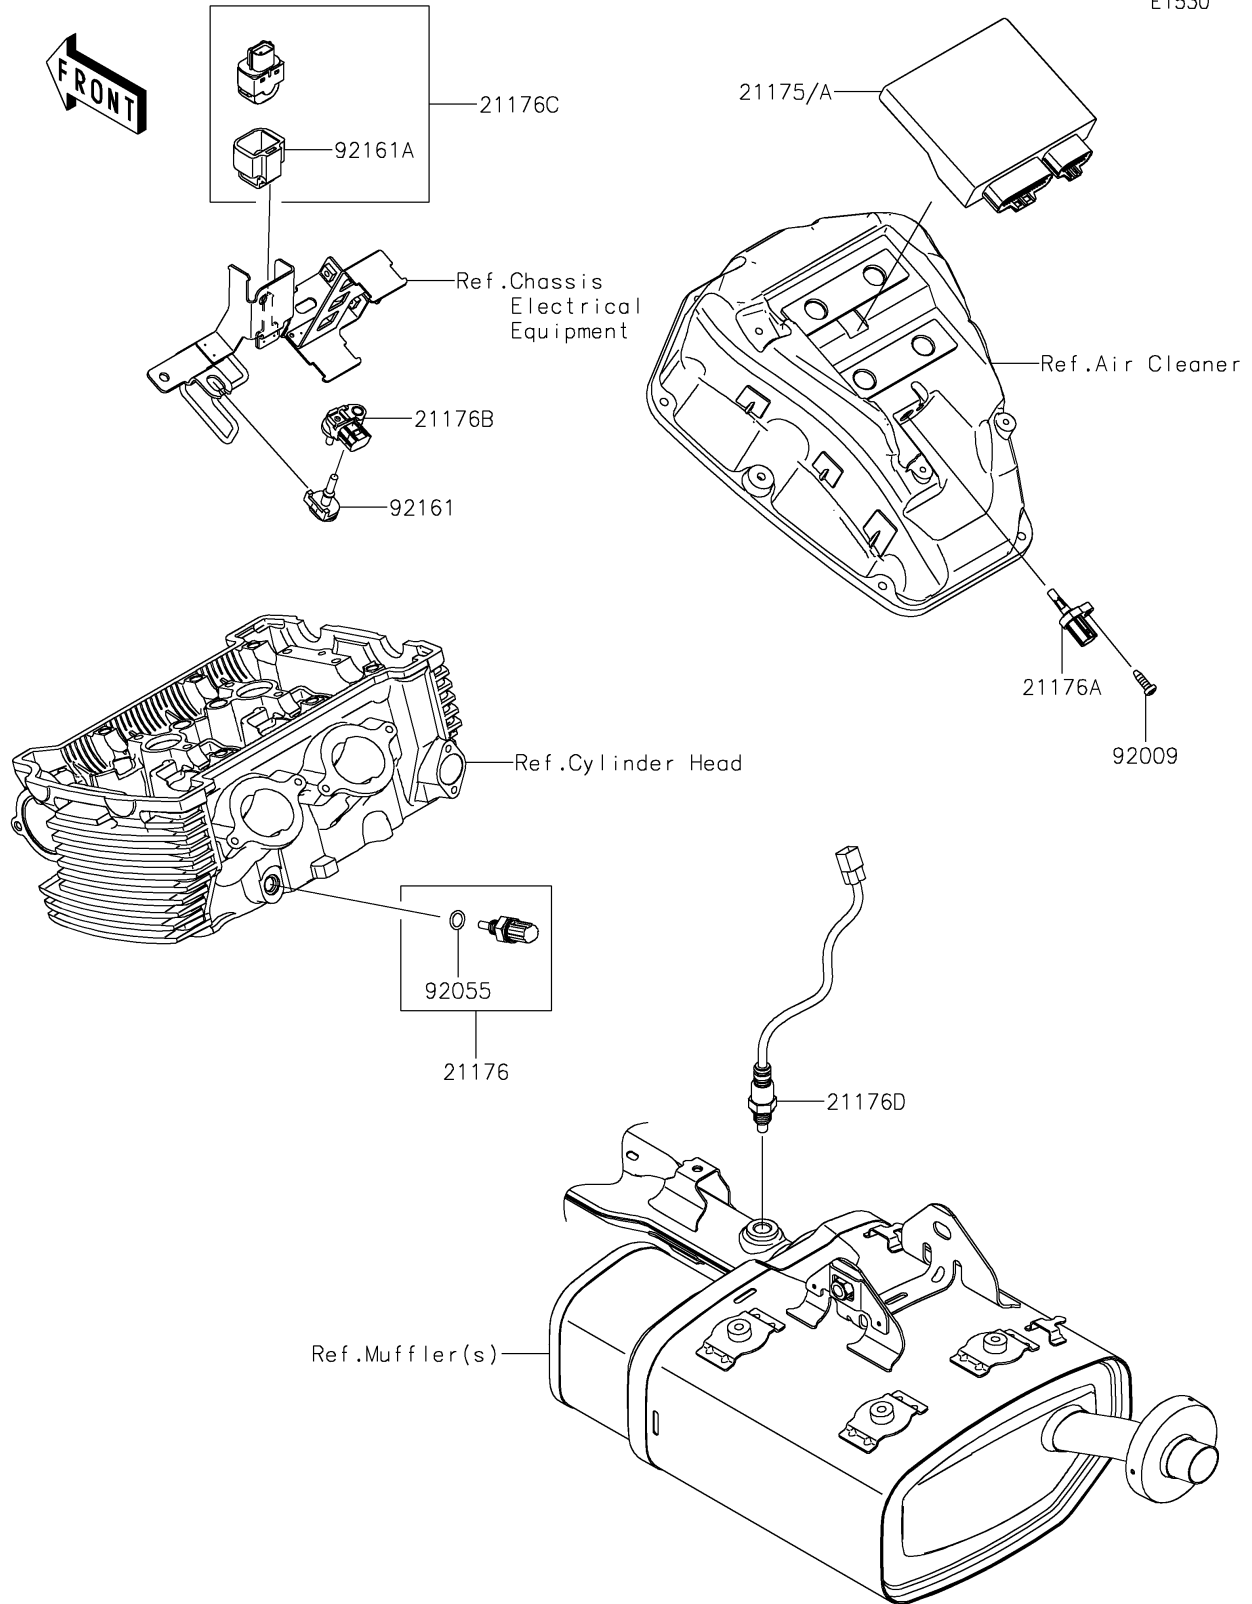

2025 Vulcan S PARTS DIAGRAM

Fuel Injection

E1530

2025 Vulcan S PARTS LIST

Fuel Injection

ITEM NAME	PART NUMBER	QUANTITY
CONTROL UNIT-ELECTRONIC (Ref # 21175)	21175-1196	1
SENSOR,WATER TEMP (Ref # 21176)	21176-0009	1
SENSOR,AIR TEMPERATURE (Ref # 21176A)	21176-0048	1
SENSOR,PRESSURE (Ref # 21176B)	21176-0111	1
SENSOR,VEHICLE-DOWN (Ref # 21176C)	21176-0704	1
SENSOR,OXYGEN (Ref # 21176D)	21176-0775	1
SCREW,TAPPING,5X16 (Ref # 92009)	92009-1984	1
RING-O,9.5X1.9 (Ref # 92055)	92055-0016	1
DAMPER (Ref # 92161)	92161-0673	1
DAMPER (Ref # 92161A)	92161-0951	1