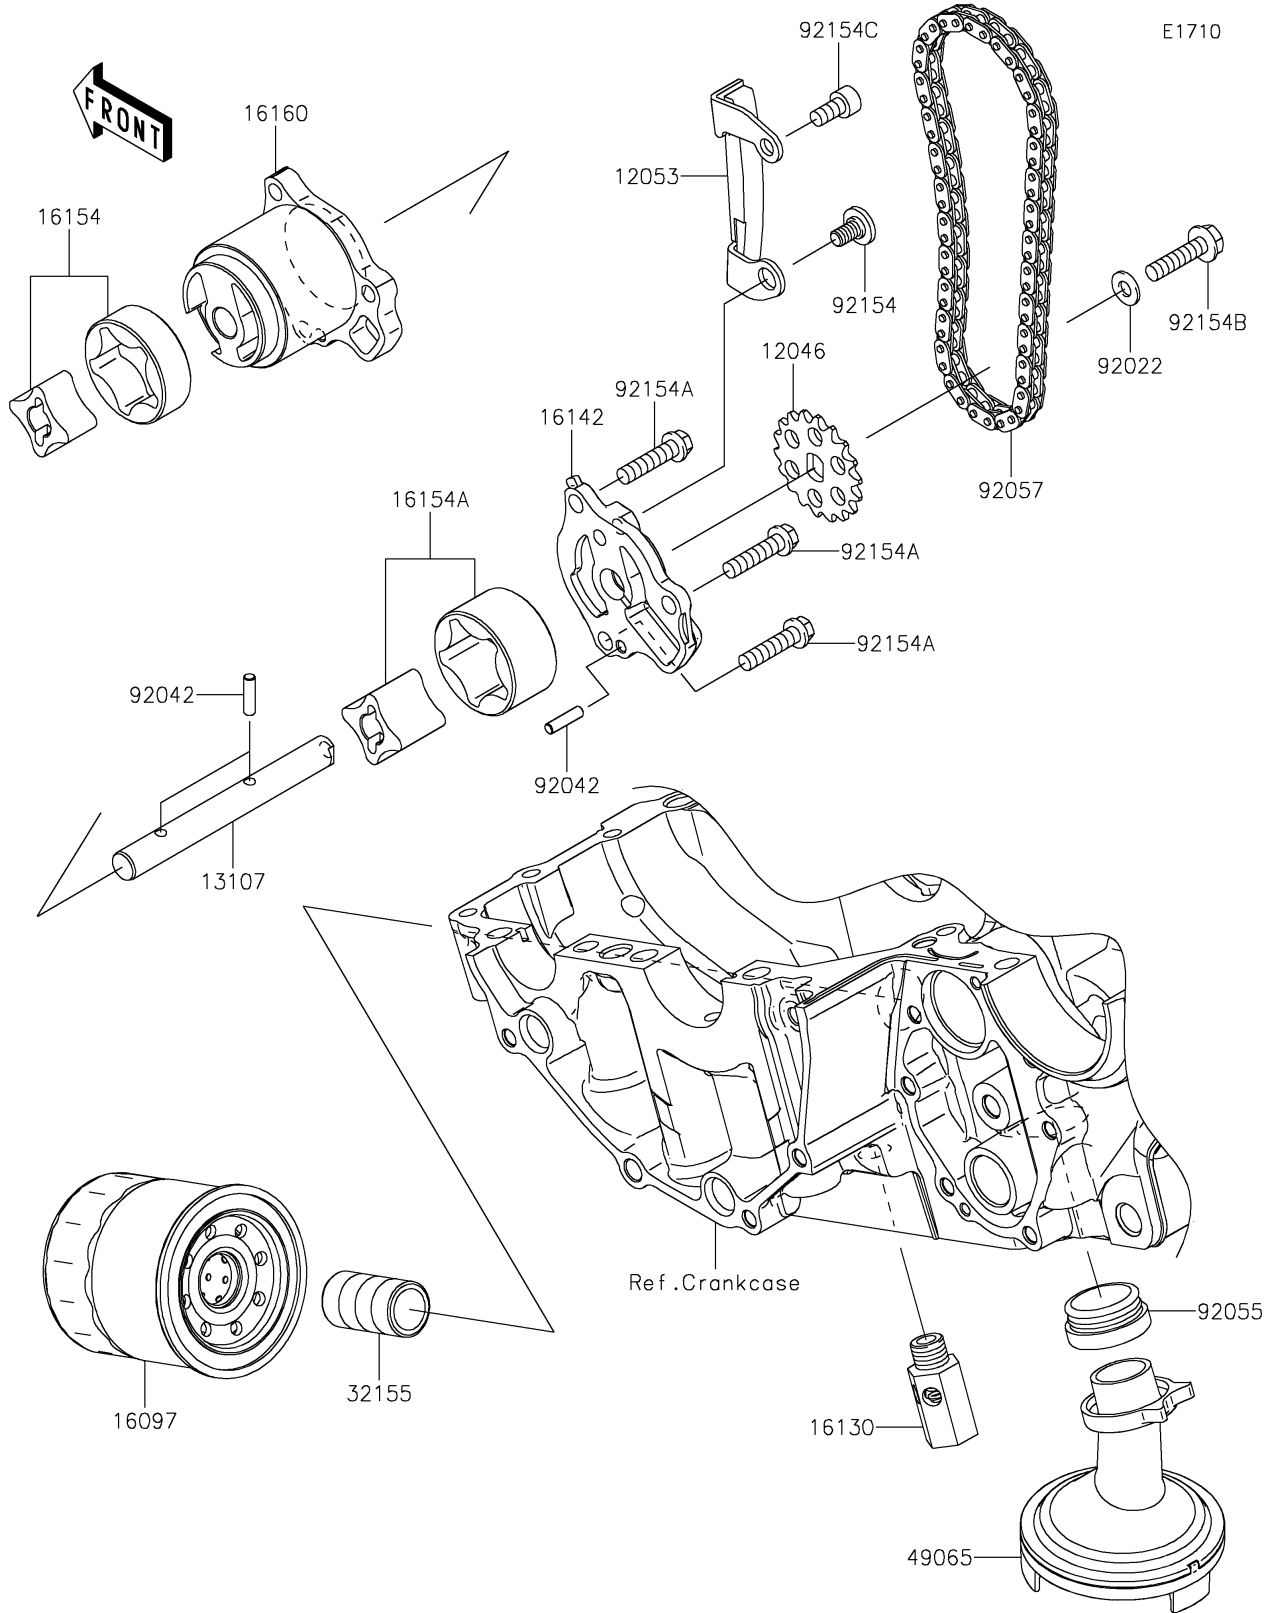

2025 Vulcan S PARTS DIAGRAM

Oil Pump/Oil Filter

2025 Vulcan S PARTS LIST

Oil Pump/Oil Filter

ITEM NAME	PART NUMBER	QUANTITY
SPROCKET,18T,BF04M (Ref # 12046)	12046-0040	1
GUIDE-CHAIN (Ref # 12053)	12053-0071	1
SHAFT,OIL PUMP (Ref # 13107)	13107-0772	1
FILTER-ASSY-OIL (Ref # 16097)	16097-0008	1
VALVE-ASSY-RELIEF (Ref # 16130)	16130-0552	1
COVER-PUMP (Ref # 16142)	16142-0712	1
ROTOR-PUMP,L=14 (Ref # 16154)	16154-0037	1
ROTOR-PUMP,40.56X22 (Ref # 16154A)	16154-1115	1
BODY (Ref # 16160)	16160-0110	1
PIPE,OIL FILTER (Ref # 32155)	32155-0029	1
FILTER-OIL (Ref # 49065)	49065-0708	1
WASHER,6X12.8X1.2 (Ref # 92022)	92022-1827	1
PIN,DOWEL,4X15.8 (Ref # 92042)	92042-014	3
RING-O,OIL FILTER (Ref # 92055)	92055-1354	1
CHAIN,DID 215FD-DHA,56LE (Ref # 92057)	92057-0098	1
BOLT,SOCKET,6X11 (Ref # 92154)	92154-0188	1
BOLT,FLANGED,6X25 (Ref # 92154A)	92154-0783	3
BOLT,FLANGED,6X25 (Ref # 92154B)	92154-0811	1
BOLT,SOCKET,6X12 (Ref # 92154C)	92154-0812	1