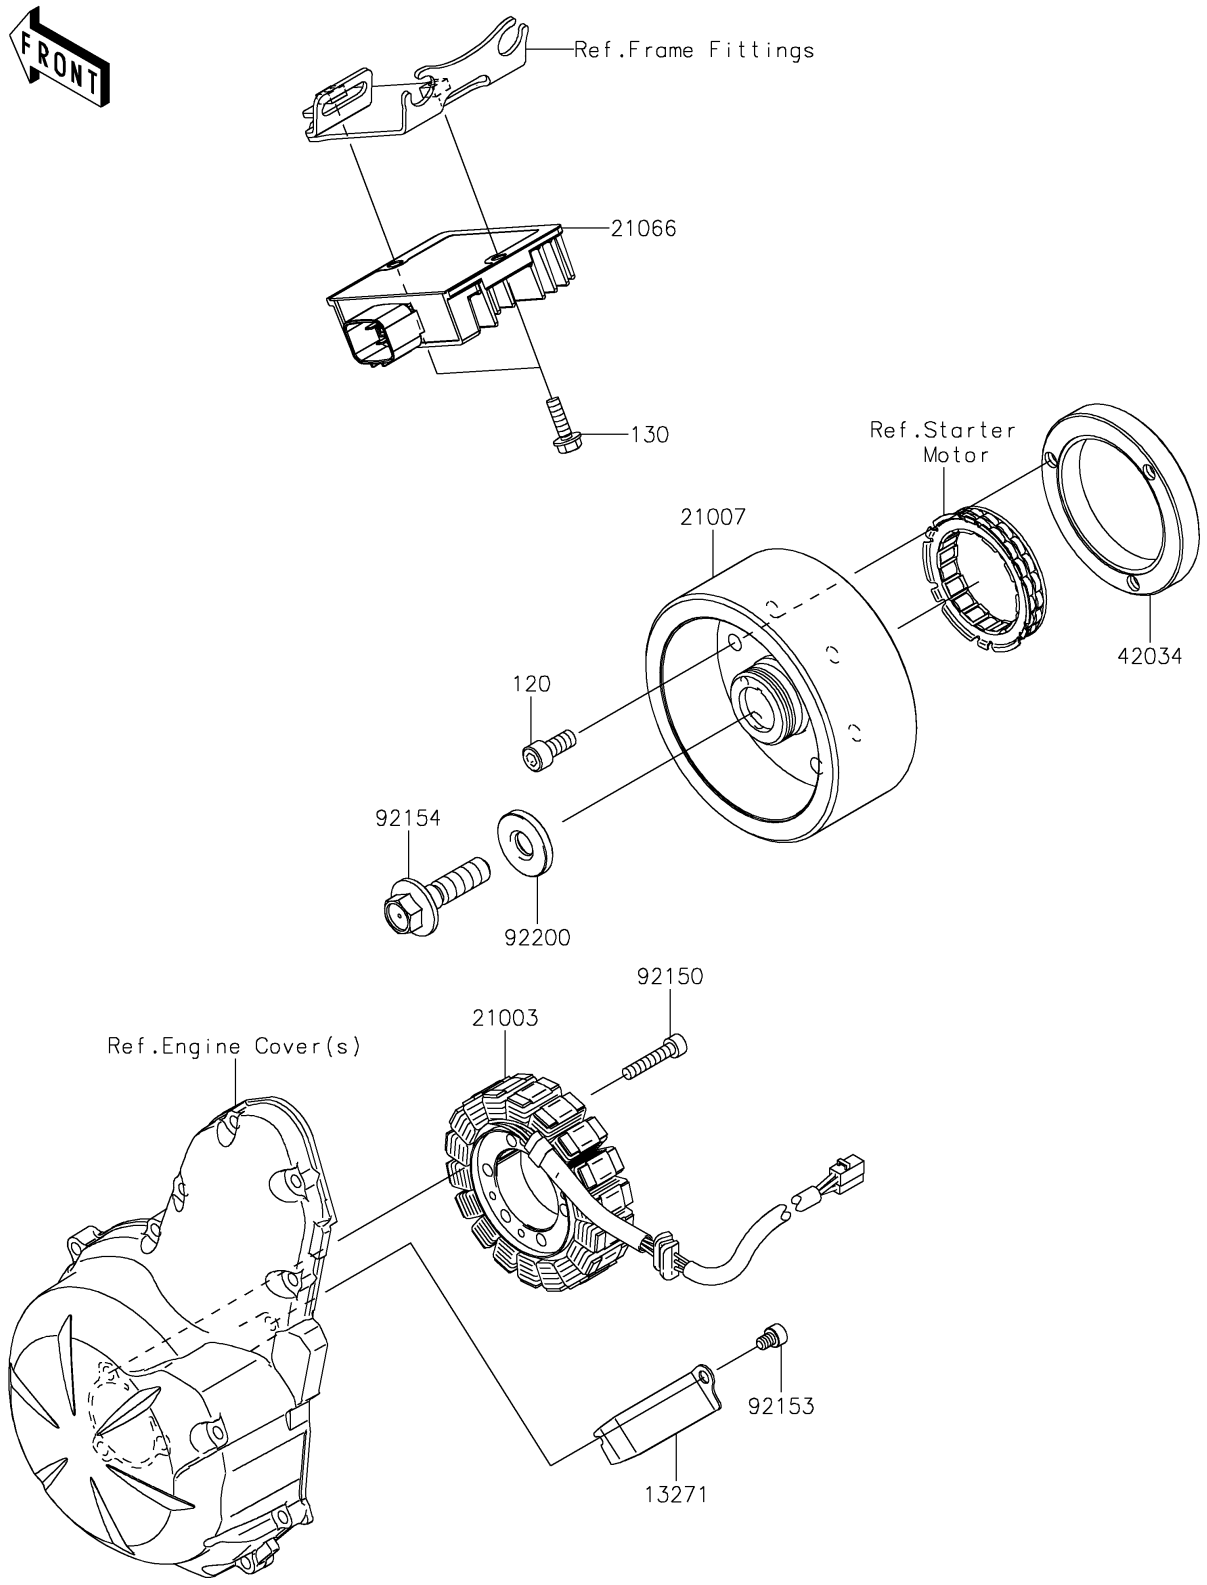

2024 VULCAN® S ABS PARTS DIAGRAM

Generator

E1810

2024 VULCAN® S ABS PARTS LIST

Generator

ITEM NAME	PART NUMBER	QUANTITY
PLATE (Ref # 13271)	13271-0952	1
STATOR (Ref # 21003)	21003-0206	1
ROTOR (Ref # 21007)	21007-0601	1
REGULATOR-VOLTAGE (Ref # 21066)	21066-0750	1
COUPLING (Ref # 42034)	42034-1143	1
BOLT,SOCKET,6X30 (Ref # 92150)	92150-1433	3
BOLT,SOCKET,6X8 (Ref # 92153)	92153-1414	1
BOLT,FLANGED,12X45 (Ref # 92154)	92154-1812	1
WASHER,12X33X5 (Ref # 92200)	92200-0220	1
BOLT-SOCKET,8X18 (Ref # 120)	120CA0818	3
BOLT-FLANGED,6X20 (Ref # 130)	130BA0620	2